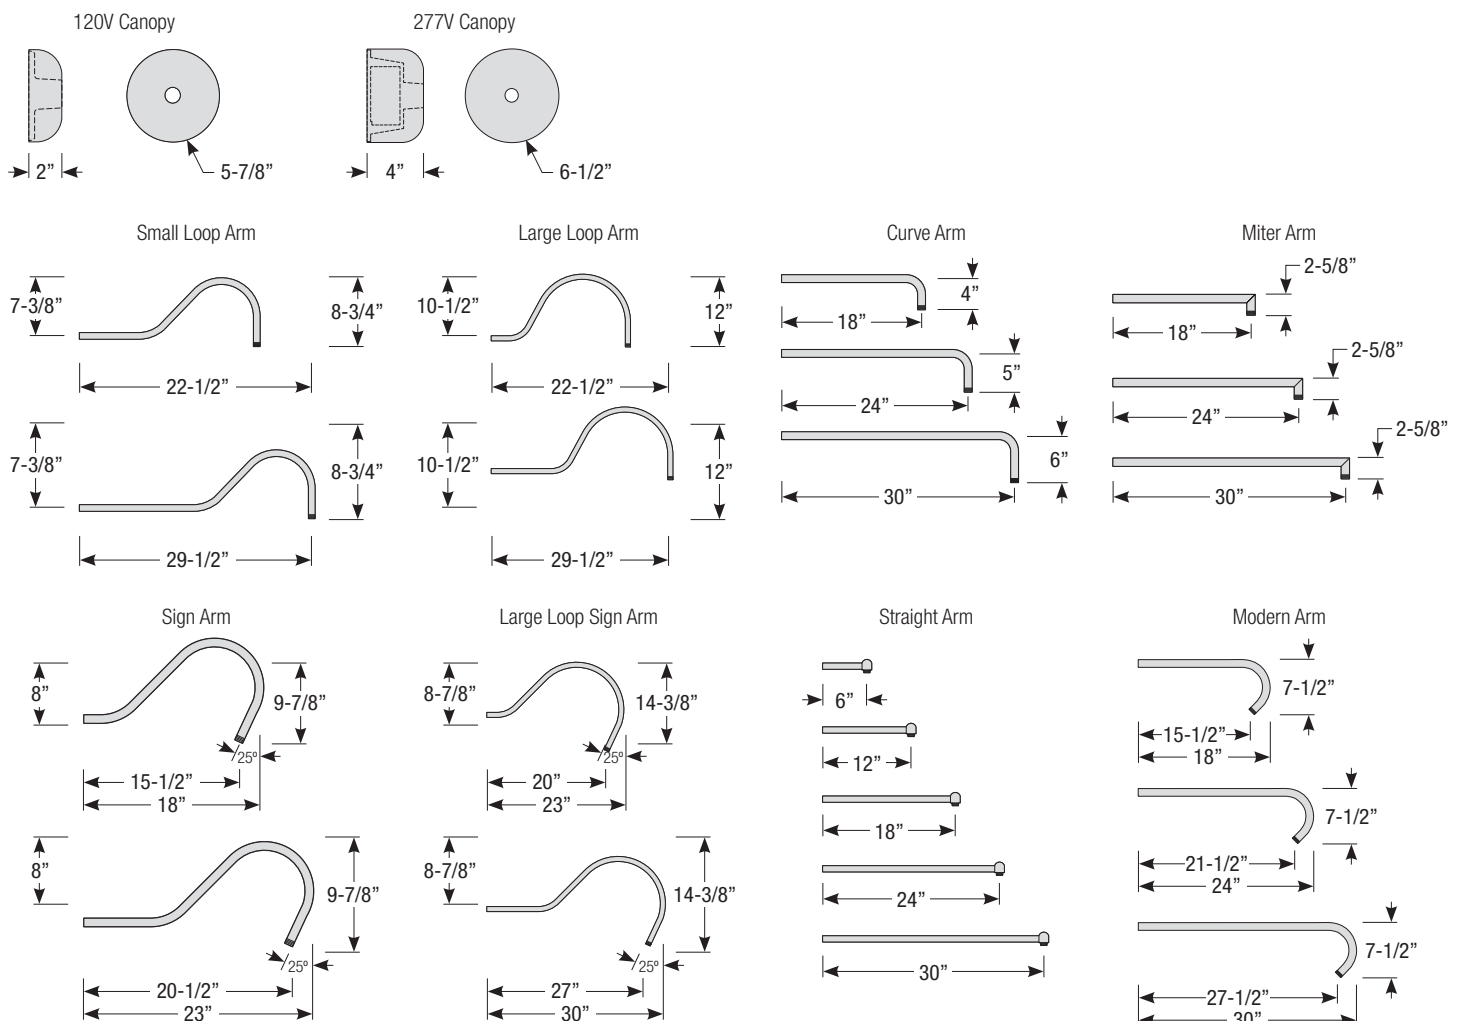

Standard Finishes

	ABL (Aegean Blue)		RD (Red)
	BB (Burnished Bronze)		SGR (Sage Green)
	BK (Gloss Black)		SGW (Semi Gloss White)
	BLU (Blue)		SND (Sand)
	DVG (Dove Gray)		SS (Satin Silver)
	FLG (Flannel Gray)		TBZ (Textured Bronze)
	LG (Lime Green)		TGP (Textured Graphite)
	MB (Matte Black)		TNG (Tangerine)
	MBL (Midnight Blue)		TTL (Tahitian Teal)
	PNA (Painted Natural Aluminum)		WT (Gloss White)
	PNC (Painted Natural Copper)		YEL (Yellow)

Specialty Finishes

	GA (Galvanized)

Note: All arm mounts include canopy

Spec-00040 Revised 05/07/2020

14508 Nelson Ave. City of Industry, CA 91744 • tel: 626.336.4511 • fax: 626.330.4266 • www.TroyRLM.com
©2020 Troy-RLM Lighting, A Division of Troy-CSL Lighting, Inc. All rights reserved. Subject to change without notice.