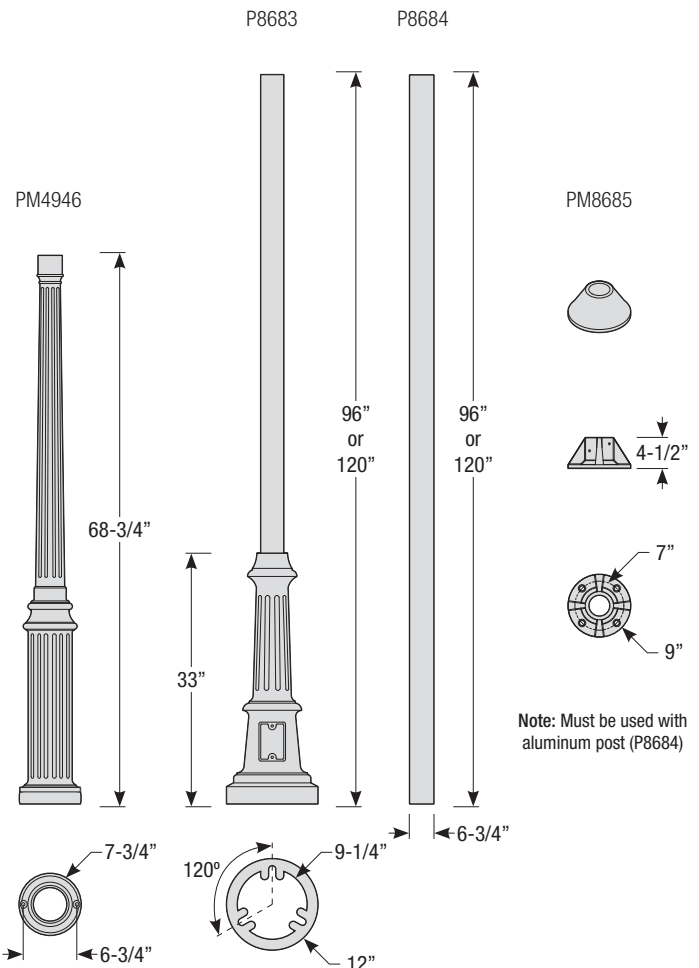

Post Type Order Matrix (Example: P8683-96BK)

Post Type	Finish
PM4946 (Cast Aluminum Post)	ABL (Aegean Blue)
P8683-96 (Cast Aluminum Base w/ 96" Aluminum Post)	BB (Burnished Bronze)
P8683-120 (Cast Aluminum Base w/ 120" Aluminum Post)	BK (Gloss Black)
P8684-96 (96" Straight Aluminum Post)	BLU (Blue)
P8684-120 (120" Straight Aluminum Post)	DVG (Dove Gray)
PM8685 (Cast Aluminum Pier Mount - must be used with straight aluminum post, P8684)	FLG (Flannel Gray)
	GA (Galvanized)
	LG (Lime Green)
	MB (Matte Black)
	MBL (Midnight Blue)
	PNA (Painted Natural Aluminum)
	PNC (Painted Natural Copper)
	RD (Red)
	SGR (Sage Green)
	SGW (Semi Gloss White)
	SND (Sand)
	SS (Satin Silver)
	TBZ (Textured Bronze)
	TGP (Textured Graphite)
	TNG (Tangerine)
	TTL (Tahitian Teal)
	WT (Gloss White)
	YEL (Yellow)