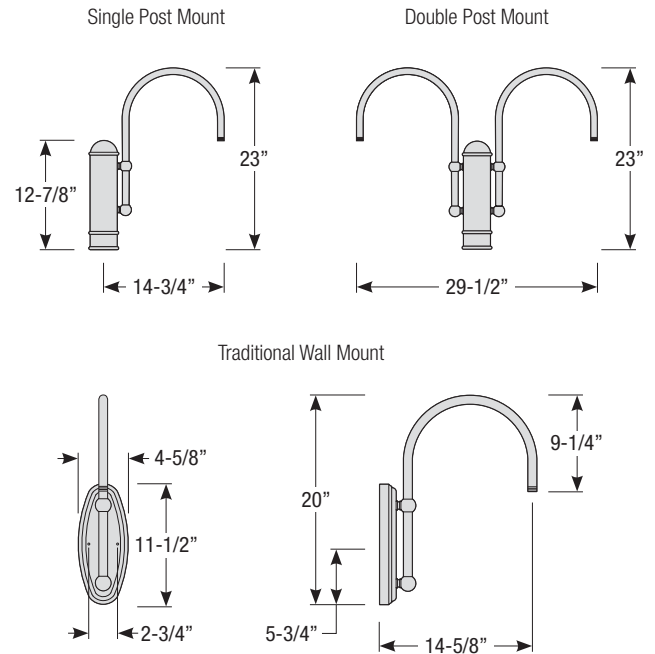

STANDARD

Aluminum Shade
with Glass and Guard Options

Catalog #:

Project:

Date:

Type:

Notes:

Post / Wall Mount Order Matrix (Example: 2W1BK)

Pipe	Mount Type	Finish	Input Voltage
2 (1/2" IP)	P1 (Single Post Mount) P2 (Double Post Mount) W1 (Traditional Wall Mount)	ABL (Aegean Blue)	(blank) (120V)
		BB (Burnished Bronze)	-27^s (277V)
		BK (Gloss Black)	
		BLU (Blue)	
		DVG (Dove Gray)	
		FLG (Flannel Gray)	
		GA (Galvanized)	
		LG (Lime Green)	
		MB (Matte Black)	
		MBL (Midnight Blue)	
		PNA (Painted Natural Aluminum)	
		PNC (Painted Natural Copper)	
		RD (Red)	
SGR (Sage Green)			
SGW (Semi Gloss White)			
SND (Sand)			
SS (Satin Silver)			
TBZ (Textured Bronze)			
TGP (Textured Graphite)			
TNG (Tangerine)			
TTL (Tahitian Teal)			
WT (Gloss White)			
YEL (Yellow)			

5. Post mount only