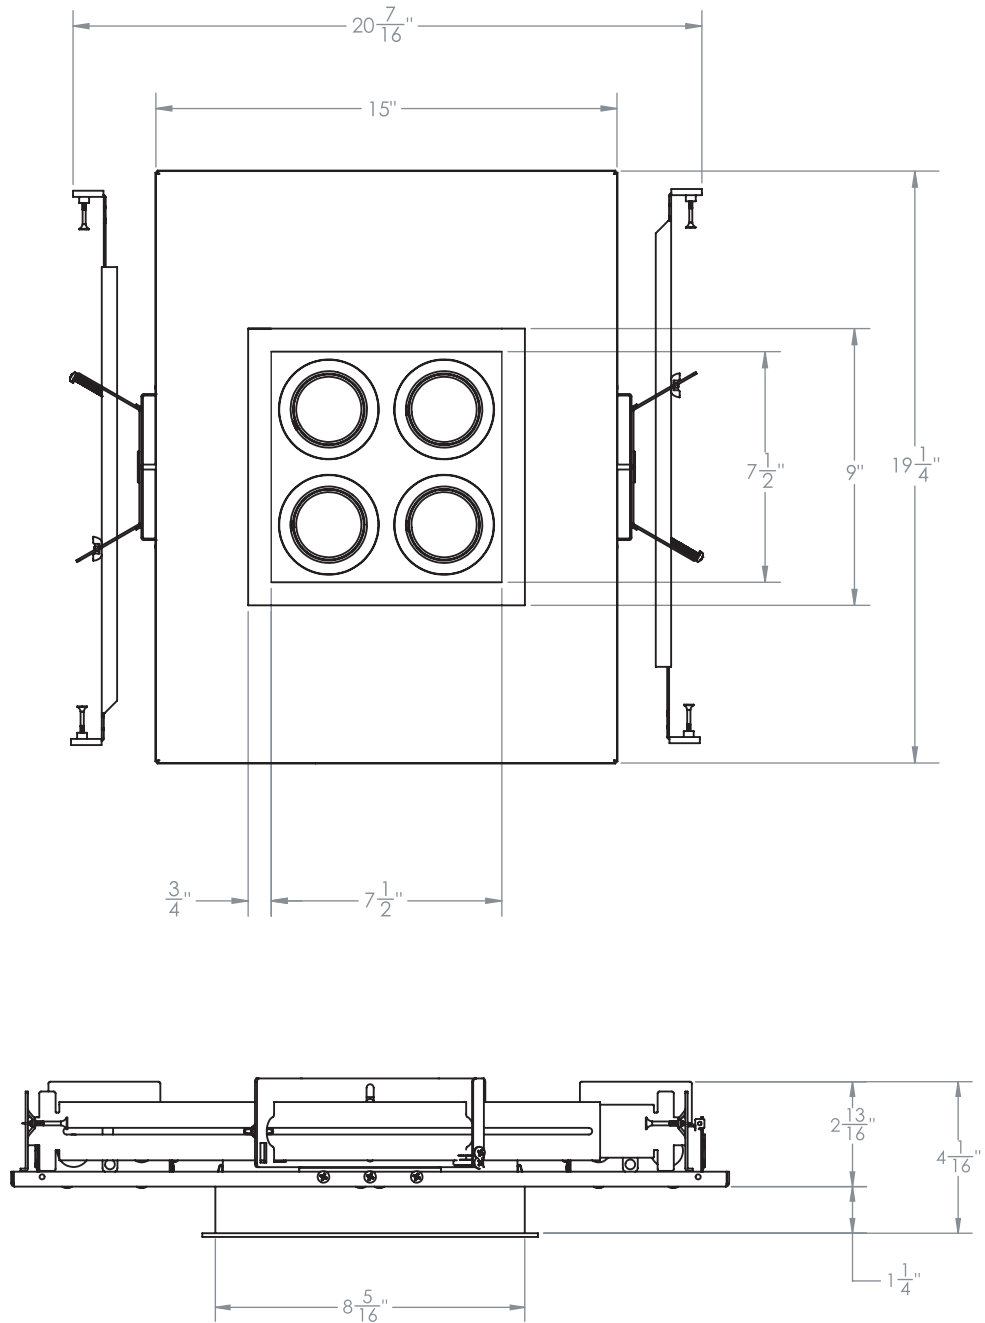

3.75" Gyro Shift Multiple Square Head Trim

S3-4SQL

Revised 09/18/18

3.75" Gyro Shift Multiple Square Head Trim

Non-IC Adjustable New Construction Housing

S3F-4SQLRN

Ceiling Cut-out: $4\frac{5}{8}$ " \times $15\frac{7}{8}$ "

Revised 09/18/18

3.75" Gyro Shift Multiple Square Head Trim

IC Air-Tight Adjustable New Construction Housing

S3F-4SQLRI

Ceiling Cut-out: $8\frac{3}{8}$ " \times $8\frac{3}{8}$ "

Revised 09/18/18

3.75" Gyro Shift Multiple Square Head Trim

Chicago Rated Adjustable New Construction Housing

S3F-4SQLRC

Ceiling Cut-out: $8\frac{3}{8}$ " \times $8\frac{3}{8}$ "

Revised 09/18/18