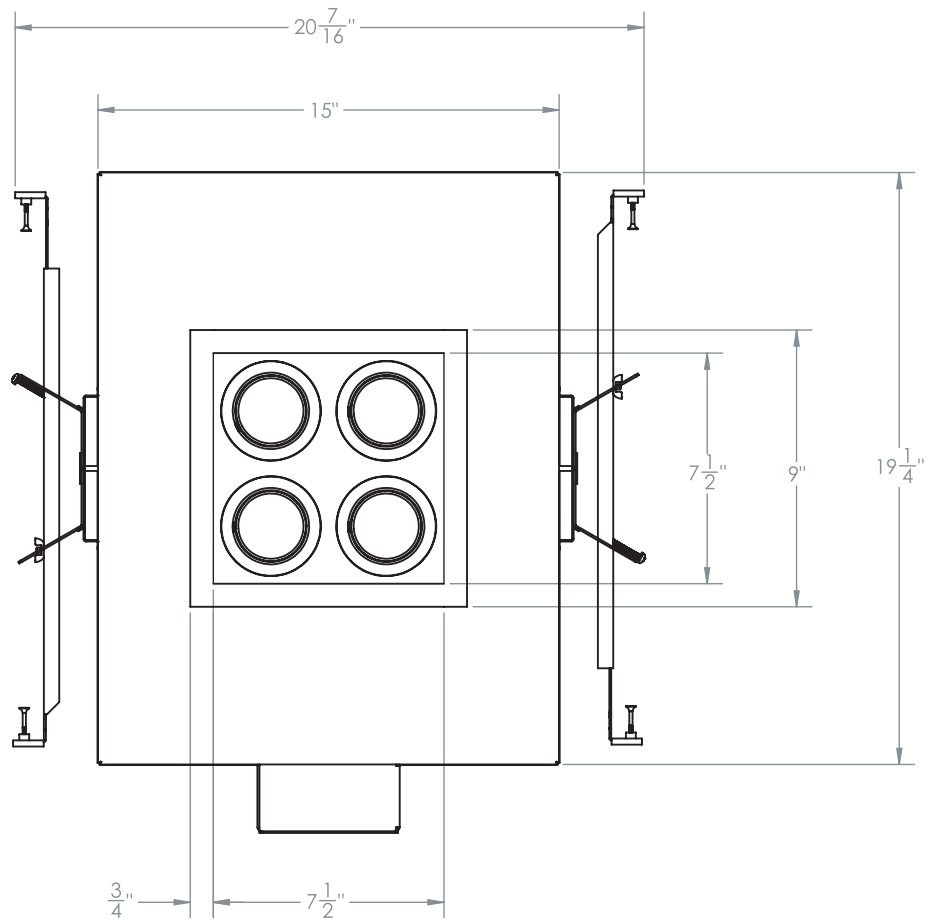

3.75" Gyro Shift Multiple Square Head Trim

S3-4SQL

Revised 09/18/18

3.75" Gyro Shift Multiple Square Head Trim

Non-IC Adjustable New Construction Housing

S3F-4SQLRN

Ceiling Cut-out: $4\frac{5}{8}$ " \times $15\frac{7}{8}$ "

Revised 09/18/18

3.75" Gyro Shift Multiple Square Head Trim

IC Air-Tight Adjustable New Construction Housing

S3F-4SQLRI

Ceiling Cut-out: $8\frac{3}{8}$ " \times $8\frac{3}{8}$ "

Revised 09/18/18

3.75" Gyro Shift Multiple Square Head Trim

Chicago Rated Adjustable New Construction Housing

S3F-4SQLRC

Ceiling Cut-out: $8\frac{3}{8}$ " \times $8\frac{3}{8}$ "

Revised 09/18/18