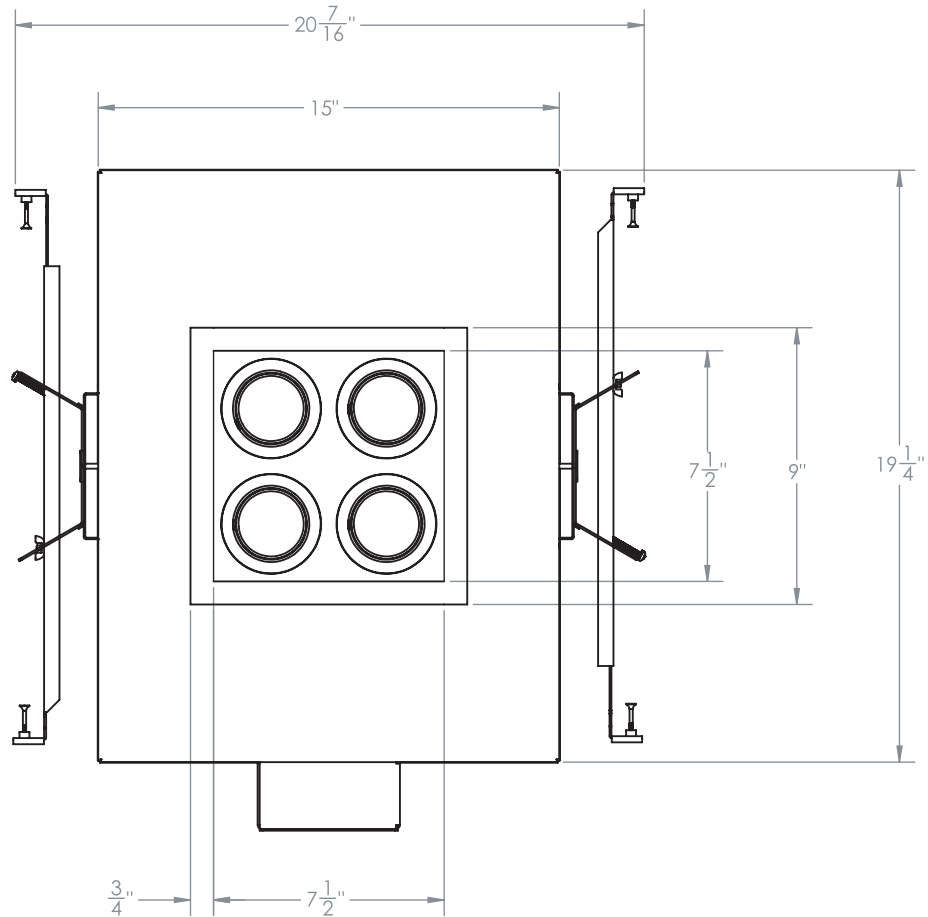

3.75" Gyro Shift Multiple Square Head Trim

S3-4SQL

Revised 09/18/18

3.75" Gyro Shift Multiple Square Head Trim

Non-IC Adjustable New Construction Housing

S3F-4SQLRN

Ceiling Cut-out: $4\frac{5}{8}$ " \times $15\frac{7}{8}$ "

Revised 09/18/18

3.75" Gyro Shift Multiple Square Head Trim

IC Air-Tight Adjustable New Construction Housing

S3F-4SQLRI

Ceiling Cut-out: $8\frac{3}{8}$ " \times $8\frac{3}{8}$ "

Revised 09/18/18

3.75" Gyro Shift Multiple Square Head Trim

Chicago Rated Adjustable New Construction Housing

S3F-4SQLRC

Ceiling Cut-out: $8\frac{3}{8}$ " \times $8\frac{3}{8}$ "

Revised 09/18/18