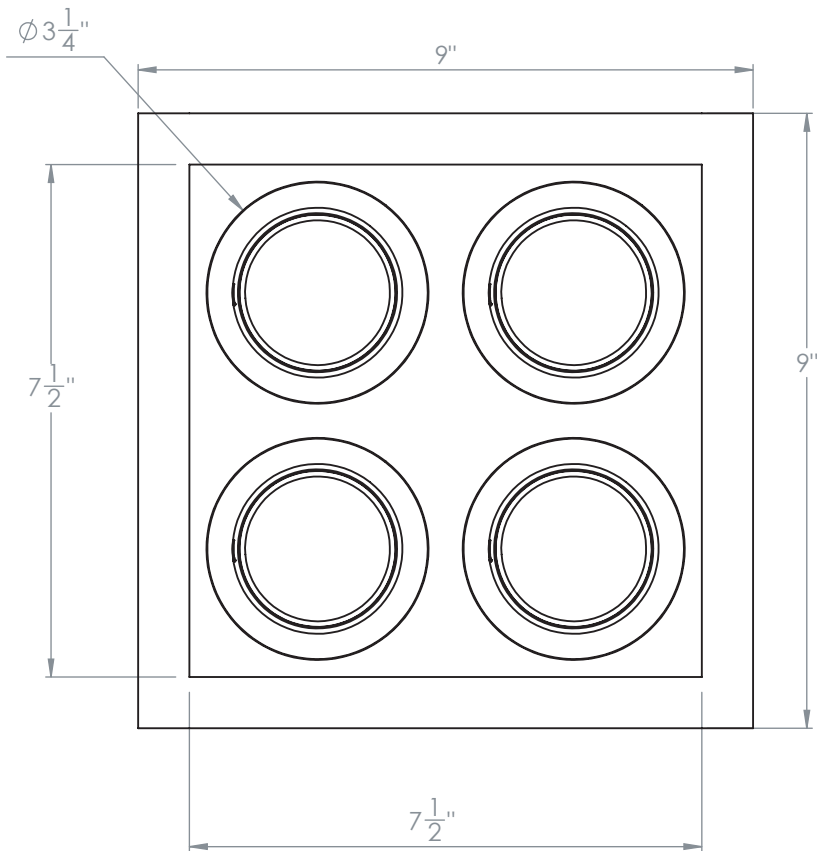

3.75" Gyro Shift Multiple Square Head Trim

S3-4SQL

Revised 09/18/18

3.75" Gyro Shift Multiple Square Head Trim

Non-IC Adjustable New Construction Housing

S3F-4SQLRN

Ceiling Cut-out: $4\frac{5}{8}$ " \times $15\frac{7}{8}$ "

Revised 09/18/18

3.75" Gyro Shift Multiple Square Head Trim

IC Air-Tight Adjustable New Construction Housing

S3F-4SQLRI

Ceiling Cut-out: $8\frac{3}{8}$ " \times $8\frac{3}{8}$ "

Revised 09/18/18

3.75" Gyro Shift Multiple Square Head Trim

Chicago Rated Adjustable New Construction Housing

S3F-4SQLRC

Ceiling Cut-out: $8\frac{3}{8}$ " \times $8\frac{3}{8}$ "

Revised 09/18/18