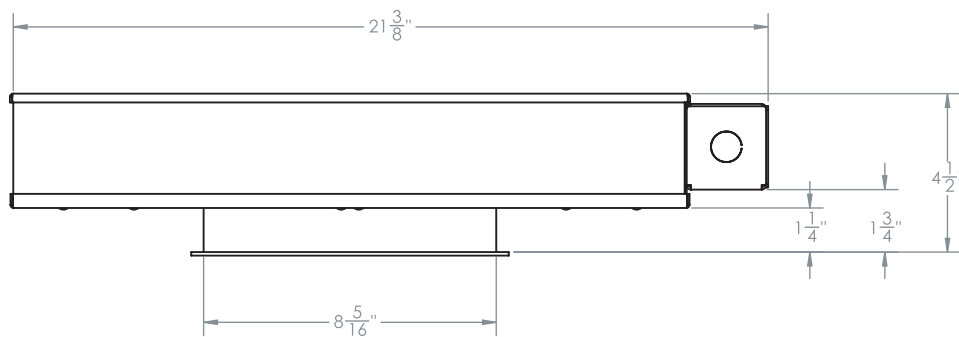

3.75" Gyro Shift Multiple Square Head Trim

S3-4SQL

Revised 09/18/18

3.75" Gyro Shift Multiple Square Head Trim

Non-IC Adjustable New Construction Housing

S3F-4SQLRN

Ceiling Cut-out: $4\frac{5}{8}$ " \times $15\frac{7}{8}$ "

Revised 09/18/18

3.75" Gyro Shift Multiple Square Head Trim

IC Air-Tight Adjustable New Construction Housing

S3F-4SQLRI

Ceiling Cut-out: $8\frac{3}{8}$ " \times $8\frac{3}{8}$ "

Revised 09/18/18

3.75" Gyro Shift Multiple Square Head Trim

Chicago Rated Adjustable New Construction Housing

S3F-4SQLRC

Ceiling Cut-out: $8\frac{3}{8}$ " \times $8\frac{3}{8}$ "

Revised 09/18/18