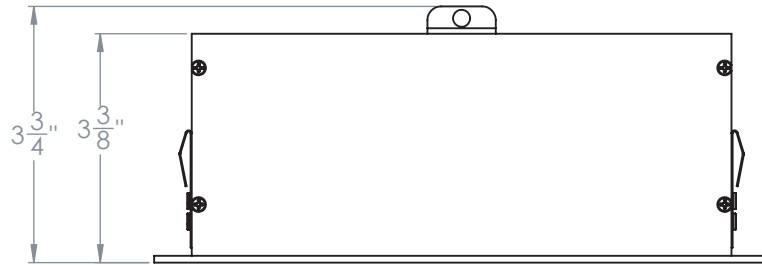

3.75" Gyro Shift Multiple Square Head Trim

S3-4SQL

Revised 09/18/18

3.75" Gyro Shift Multiple Square Head Trim

Non-IC Adjustable New Construction Housing

S3F-4SQLRN

Ceiling Cut-out: $4\frac{5}{8}$ " \times $15\frac{7}{8}$ "

Revised 09/18/18

3.75" Gyro Shift Multiple Square Head Trim

IC Air-Tight Adjustable New Construction Housing

S3F-4SQLRI

Ceiling Cut-out: $8\frac{3}{8}$ " \times $8\frac{3}{8}$ "

Revised 09/18/18

3.75" Gyro Shift Multiple Square Head Trim

Chicago Rated Adjustable New Construction Housing

S3F-4SQLRC

Ceiling Cut-out: $8\frac{3}{8}$ " \times $8\frac{3}{8}$ "

Revised 09/18/18