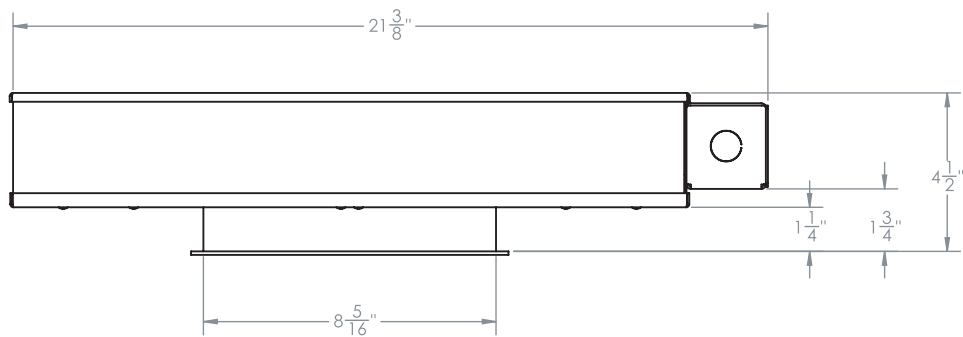

3.75" Gyro Shift Multiple Square Head Trim

S3-4SQL

Revised 09/18/18

3.75" Gyro Shift Multiple Square Head Trim

Non-IC Adjustable New Construction Housing

S3F-4SQLRN

Ceiling Cut-out: $4\frac{5}{8}$ " \times $15\frac{7}{8}$ "

Revised 09/18/18

3.75" Gyro Shift Multiple Square Head Trim

IC Air-Tight Adjustable New Construction Housing

S3F-4SQLRI

Ceiling Cut-out: $8\frac{3}{8}$ " \times $8\frac{3}{8}$ "

Revised 09/18/18

3.75" Gyro Shift Multiple Square Head Trim

Chicago Rated Adjustable New Construction Housing

S3F-4SQLRC

Ceiling Cut-out: $8\frac{3}{8}$ " \times $8\frac{3}{8}$ "

Revised 09/18/18