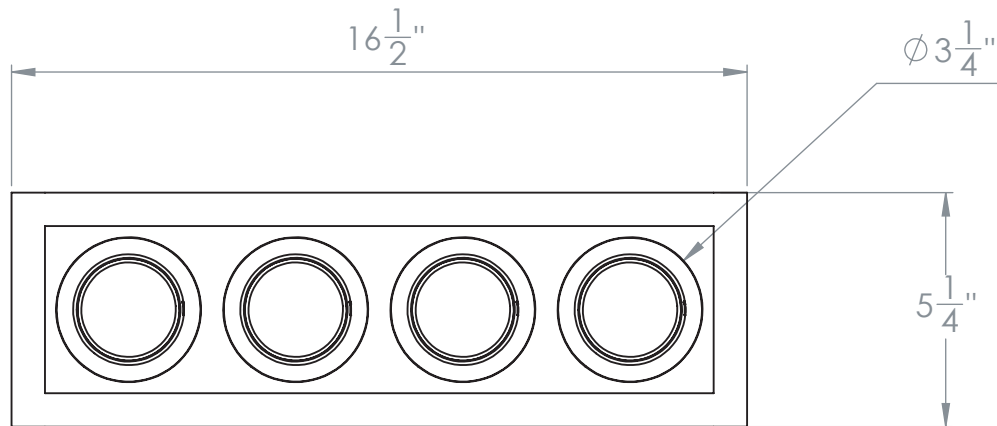

3.75" Gyro Shift Multiple 4 Head Trim

S3-4L

Revised 09/18/18

3.75" Gyro Shift Multiple 4 Head Trim

Flush Mount Adjustable Architectural Housing

S3FA-4LFL

Revised 09/18/18

3.75" Gyro Shift Multiple 4 Head Trim

Flush Conduit Adjustable Architectural Housing

S3FA-4LFC

Revised 09/18/18