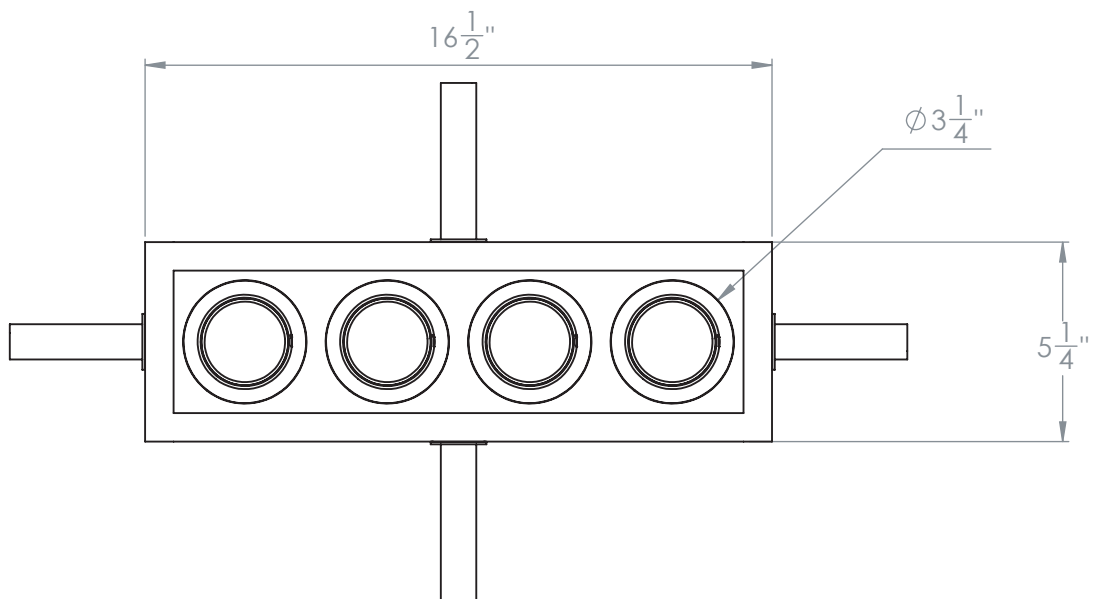

3.75" Gyro Shift Multiple 4 Head Trim

S3-4L

Revised 09/18/18

3.75" Gyro Shift Multiple 4 Head Trim

Flush Mount Adjustable Architectural Housing

S3FA-4LFL

Revised 09/18/18

3.75" Gyro Shift Multiple 4 Head Trim

Flush Conduit Adjustable Architectural Housing

S3FA-4LFC

Revised 09/18/18