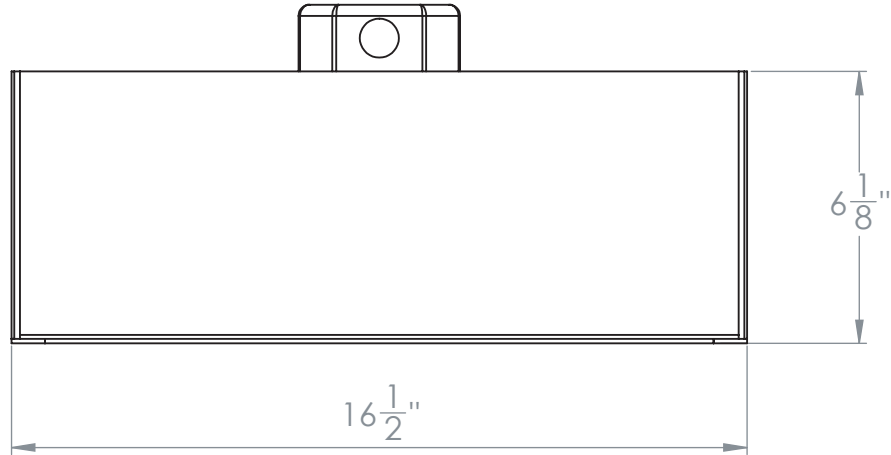

3.75" Gyro Shift Multiple 4 Head Trim

S3-4L

Revised 09/18/18

3.75" Gyro Shift Multiple 4 Head Trim

Flush Mount Adjustable Architectural Housing

S3FA-4LFL

Revised 09/18/18

3.75" Gyro Shift Multiple 4 Head Trim

Flush Conduit Adjustable Architectural Housing

S3FA-4LFC

Revised 09/18/18