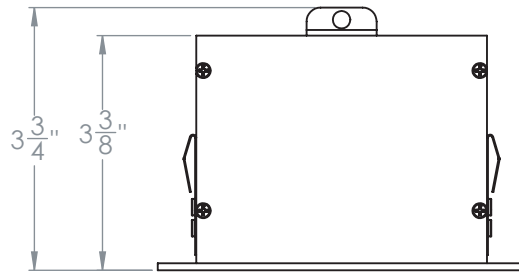

3.75" Gyro Shift Multiple 4 Head Trim

S3-4L

Revised 09/18/18

3.75" Gyro Shift Multiple 4 Head Trim

Flush Mount Adjustable Architectural Housing

S3FA-4LFL

Revised 09/18/18

3.75" Gyro Shift Multiple 4 Head Trim