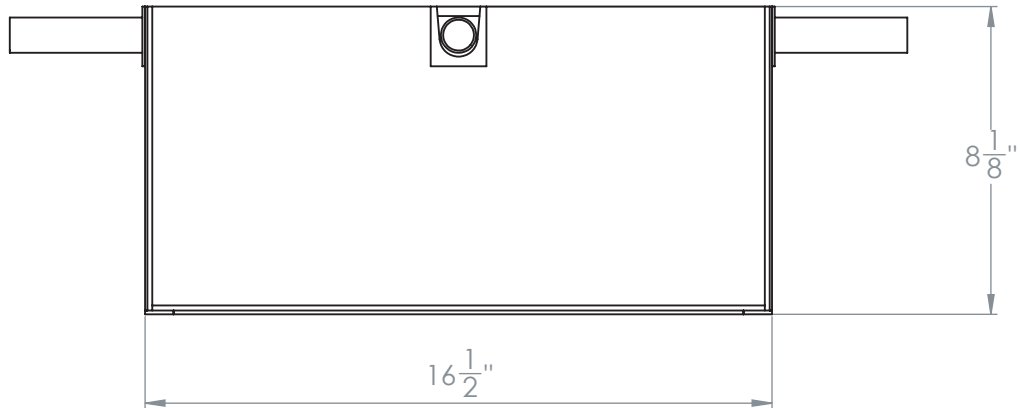

3.75" Gyro Shift Multiple 4 Head Trim

S3-4L

Revised 09/18/18

3.75" Gyro Shift Multiple 4 Head Trim

Flush Mount Adjustable Architectural Housing

S3FA-4LFL

Revised 09/18/18

3.75" Gyro Shift Multiple 4 Head Trim

Flush Conduit Adjustable Architectural Housing

S3FA-4LFC

Revised 09/18/18