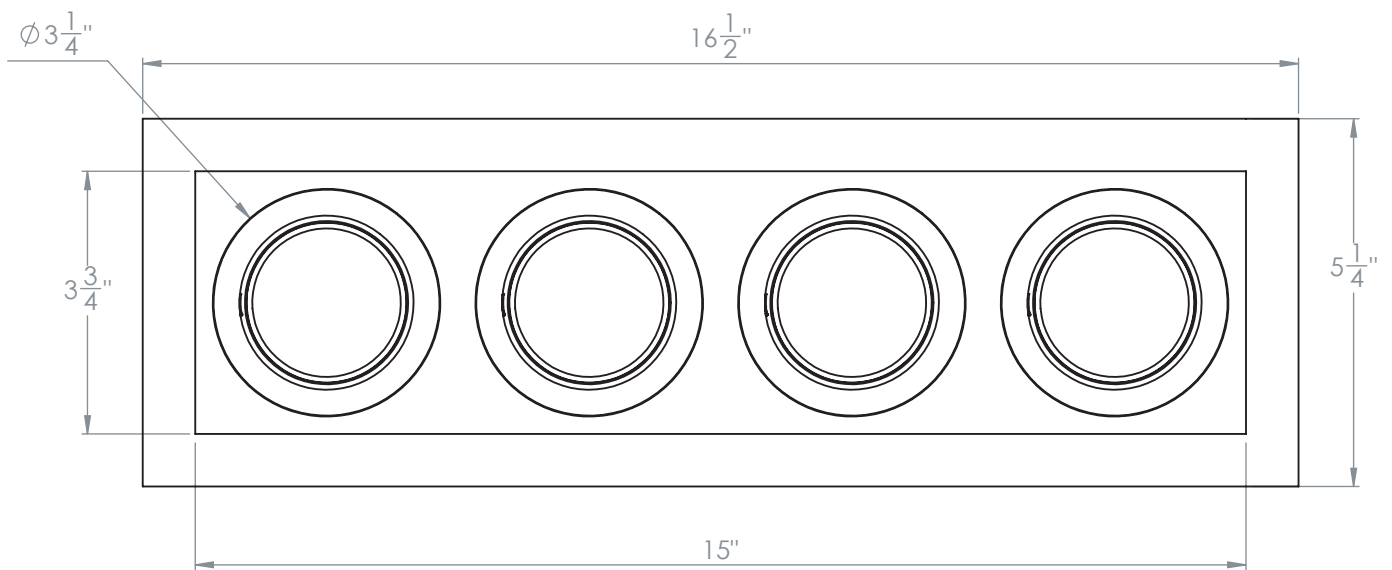

3.75" Gyro Shift Multiple 4 Head Trim

S3-4L

Revised 09/18/18

3.75" Gyro Shift Multiple 4 Head Trim

Flush Mount Adjustable Architectural Housing

S3FA-4LFL

Revised 09/18/18

3.75" Gyro Shift Multiple 4 Head Trim

Flush Conduit Adjustable Architectural Housing

S3FA-4LFC

Revised 09/18/18