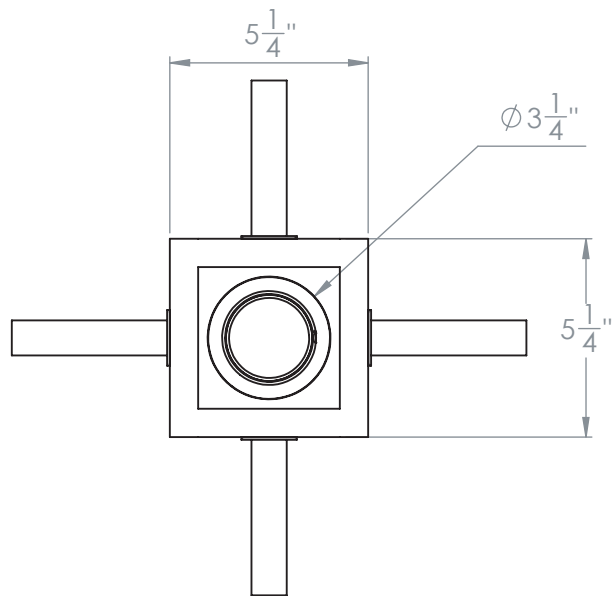

3.75" Gyro Shift Multiple 1 Head Trim

Flush Mount Adjustable Architectural Housing

S3FA-1LFL

Revised 09/18/18

3.75" Gyro Shift Multiple 1 Head Trim

Flush Conduit Adjustable Architectural Housing

S3FA-1LFC

Revised 09/18/18