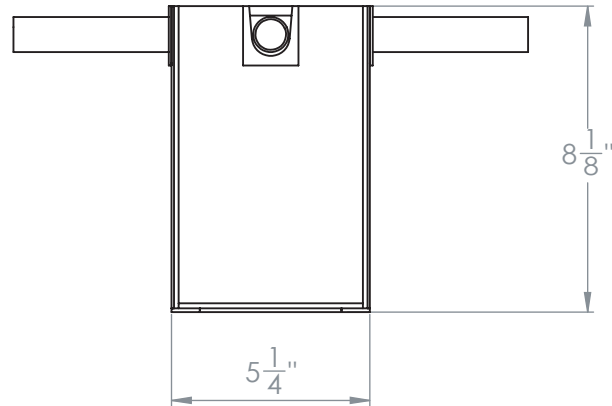

3.75" Gyro Shift Multiple 1 Head Trim

Flush Mount Adjustable Architectural Housing

S3FA-1LFL

Revised 09/18/18

3.75" Gyro Shift Multiple 1 Head Trim

Flush Conduit Adjustable Architectural Housing

S3FA-1LFC

Revised 09/18/18