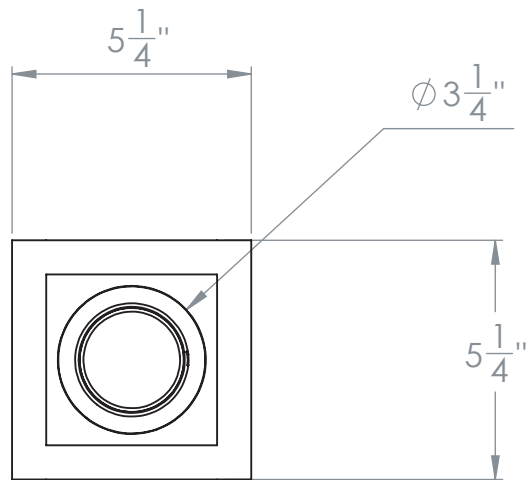

3.75" Gyro Shift Multiple 1 Head Trim

Flush Mount Adjustable Architectural Housing

S3FA-1LFL

Revised 09/18/18

3.75" Gyro Shift Multiple 1 Head Trim

Flush Conduit Adjustable Architectural Housing

S3FA-1LFC

Revised 09/18/18