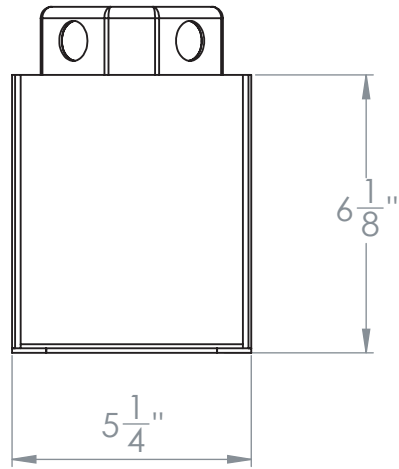

3.75" Gyro Shift Multiple 1 Head Trim

Flush Mount Adjustable Architectural Housing

S3FA-1LFL

Revised 09/18/18

3.75" Gyro Shift Multiple 1 Head Trim

Flush Conduit Adjustable Architectural Housing

S3FA-1LFC

Revised 09/18/18