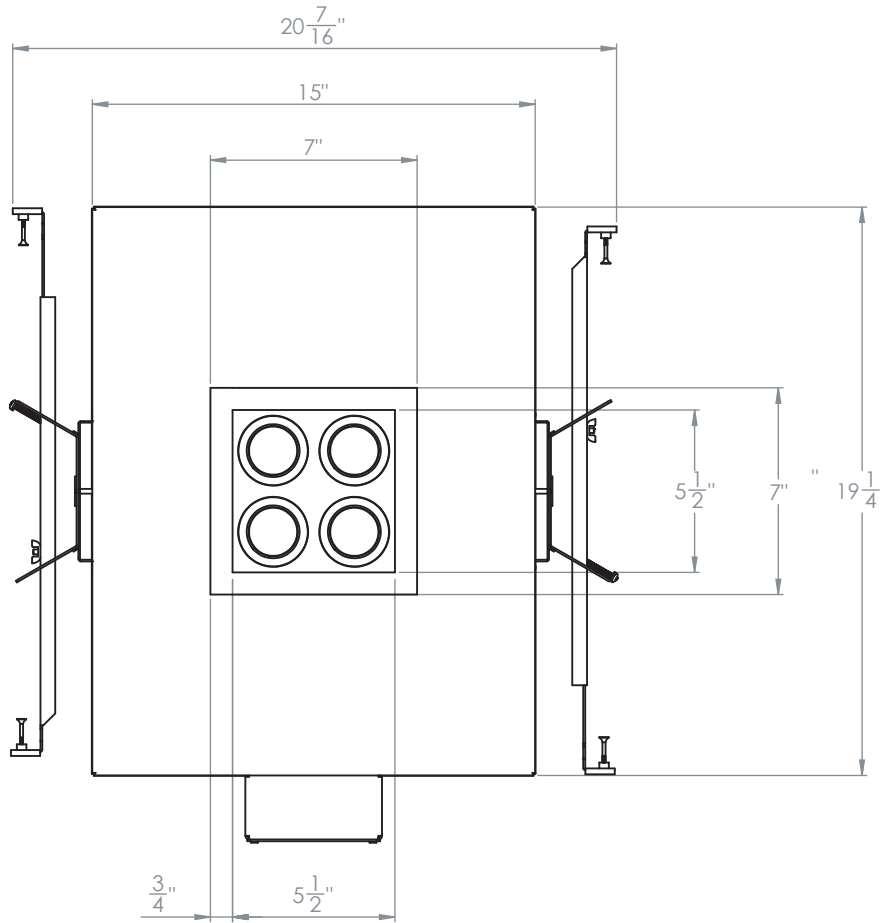

# 2.75" Gyro Shift Multiple Square Head Trim

Non-IC Adjustable New Construction Housing

S2F-4SQLRN

Ceiling Cut-out: 6 3/8" x 6 3/8"

Revised 09/18/18

# 2.75" Gyro Shift Multiple 4 Head Trim

IC Air-Tight Adjustable New Construction Housing

S2F-4LRI

Ceiling Cut-out:  $6\frac{3}{8}$ "  $\times$   $6\frac{3}{8}$ "

Revised 09/18/18

# 2.75" Gyro Shift Multiple Square Head Trim

Chicago Rated Adjustable New Construction Housing

S2F-4SQLRC

Ceiling Cut-out:  $6\frac{3}{8}$ "  $\times$   $6\frac{3}{8}$ "

Revised 09/18/18