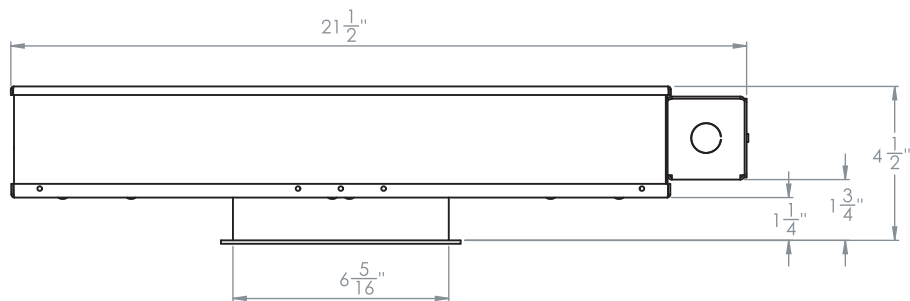

# 2.75" Gyro Shift Multiple Square Head Trim

Non-IC Adjustable New Construction Housing

S2F-4SQLRN

Ceiling Cut-out: 6 3/8" x 6 3/8"

Revised 09/18/18

# 2.75" Gyro Shift Multiple 4 Head Trim

IC Air-Tight Adjustable New Construction Housing

S2F-4LRI

Ceiling Cut-out:  $6\frac{3}{8}$ "  $\times$   $6\frac{3}{8}$ "

Revised 09/18/18

# 2.75" Gyro Shift Multiple Square Head Trim

Chicago Rated Adjustable New Construction Housing

S2F-4SQLRC

Ceiling Cut-out:  $6\frac{3}{8}$ "  $\times$   $6\frac{3}{8}$ "

Revised 09/18/18