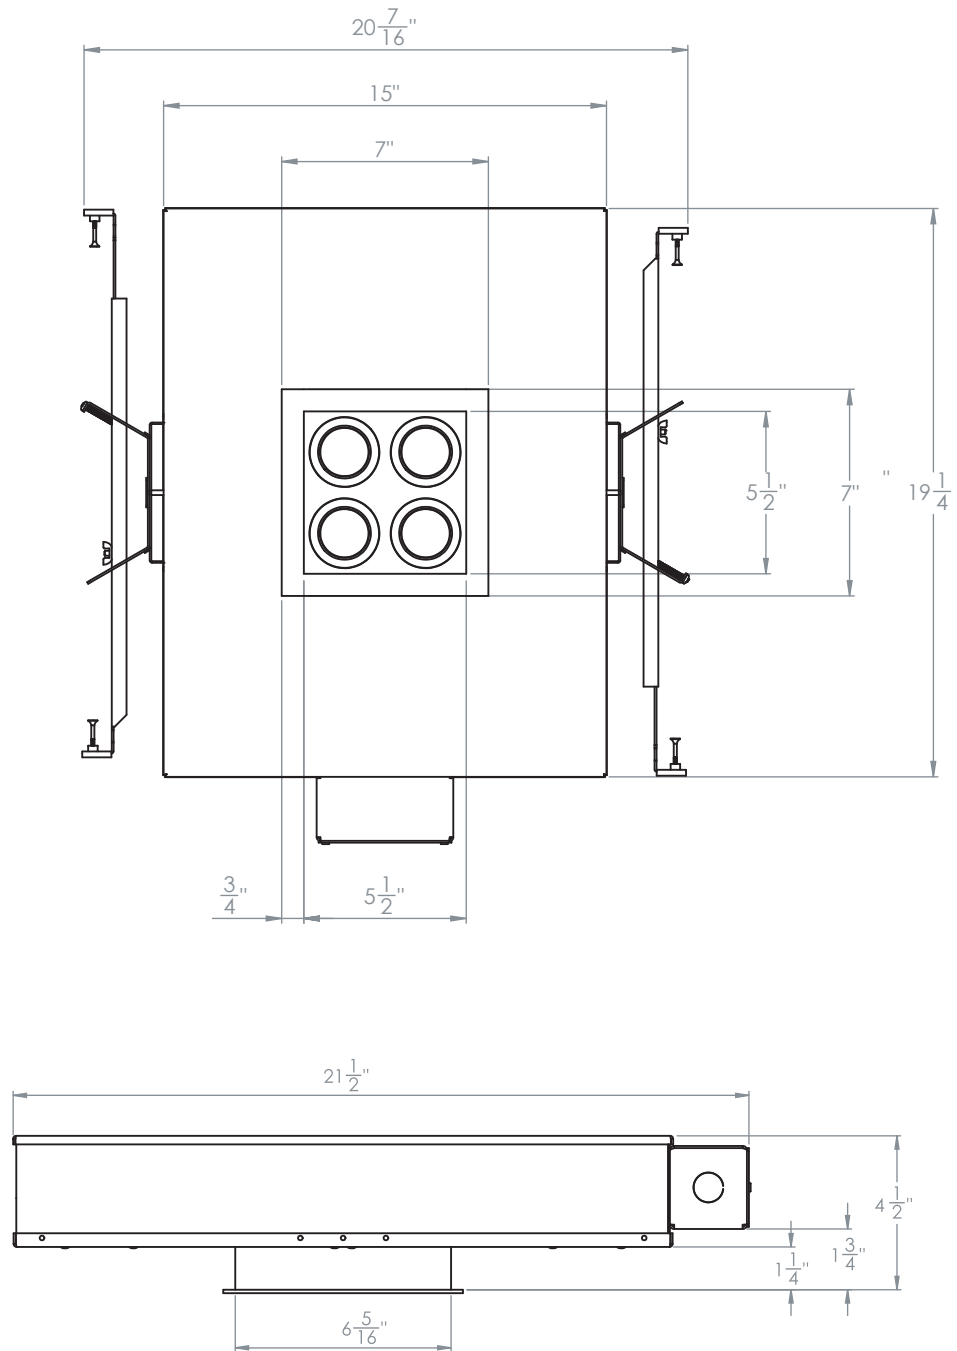

## 2.75" Gyro Shift Multiple Square Head Trim

S2-4SQL

Revised 09/18/18

# 2.75" Gyro Shift Multiple Square Head Trim

Non-IC Adjustable New Construction Housing

S2F-4SQLRN

Ceiling Cut-out: 6 3/8" x 6 3/8"

Revised 09/18/18

# 2.75" Gyro Shift Multiple 4 Head Trim

IC Air-Tight Adjustable New Construction Housing

S2F-4LRI

Ceiling Cut-out:  $6\frac{3}{8}$ "  $\times$   $6\frac{3}{8}$ "

Revised 09/18/18

# 2.75" Gyro Shift Multiple Square Head Trim

Chicago Rated Adjustable New Construction Housing

S2F-4SQLRC

Ceiling Cut-out:  $6\frac{3}{8}$ "  $\times$   $6\frac{3}{8}$ "

Revised 09/18/18