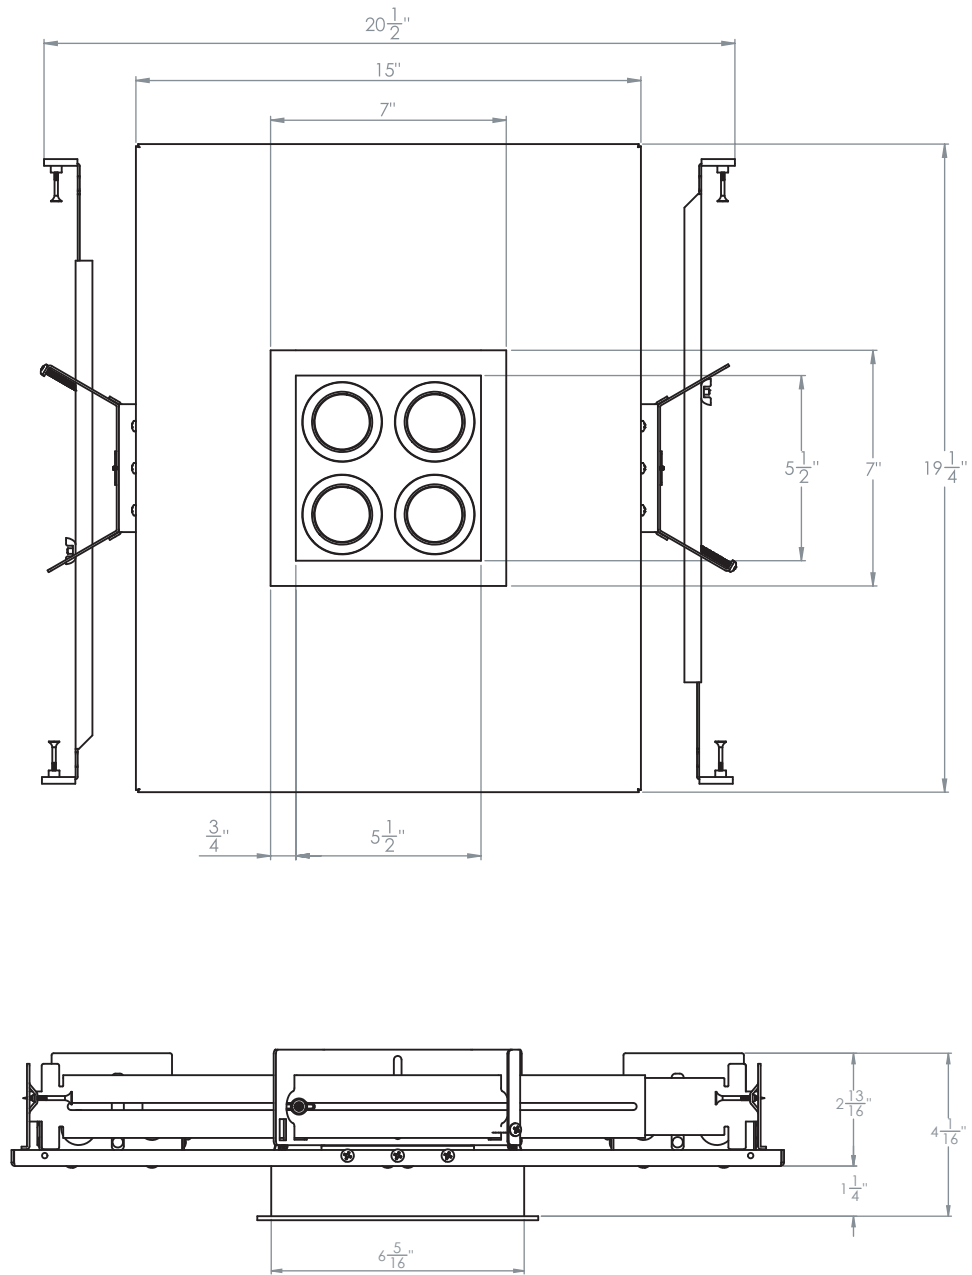

## 2.75" Gyro Shift Multiple Square Head Trim

S2-4SQL

Revised 09/18/18

# 2.75" Gyro Shift Multiple Square Head Trim

Non-IC Adjustable New Construction Housing

S2F-4SQLRN

Ceiling Cut-out: 6 3/8" x 6 3/8"

Revised 09/18/18

# 2.75" Gyro Shift Multiple 4 Head Trim

IC Air-Tight Adjustable New Construction Housing

S2F-4LRI

Ceiling Cut-out:  $6\frac{3}{8}$ "  $\times$   $6\frac{3}{8}$ "

Revised 09/18/18

# 2.75" Gyro Shift Multiple Square Head Trim

Chicago Rated Adjustable New Construction Housing

S2F-4SQLRC

Ceiling Cut-out:  $6\frac{3}{8}$ "  $\times$   $6\frac{3}{8}$ "

Revised 09/18/18