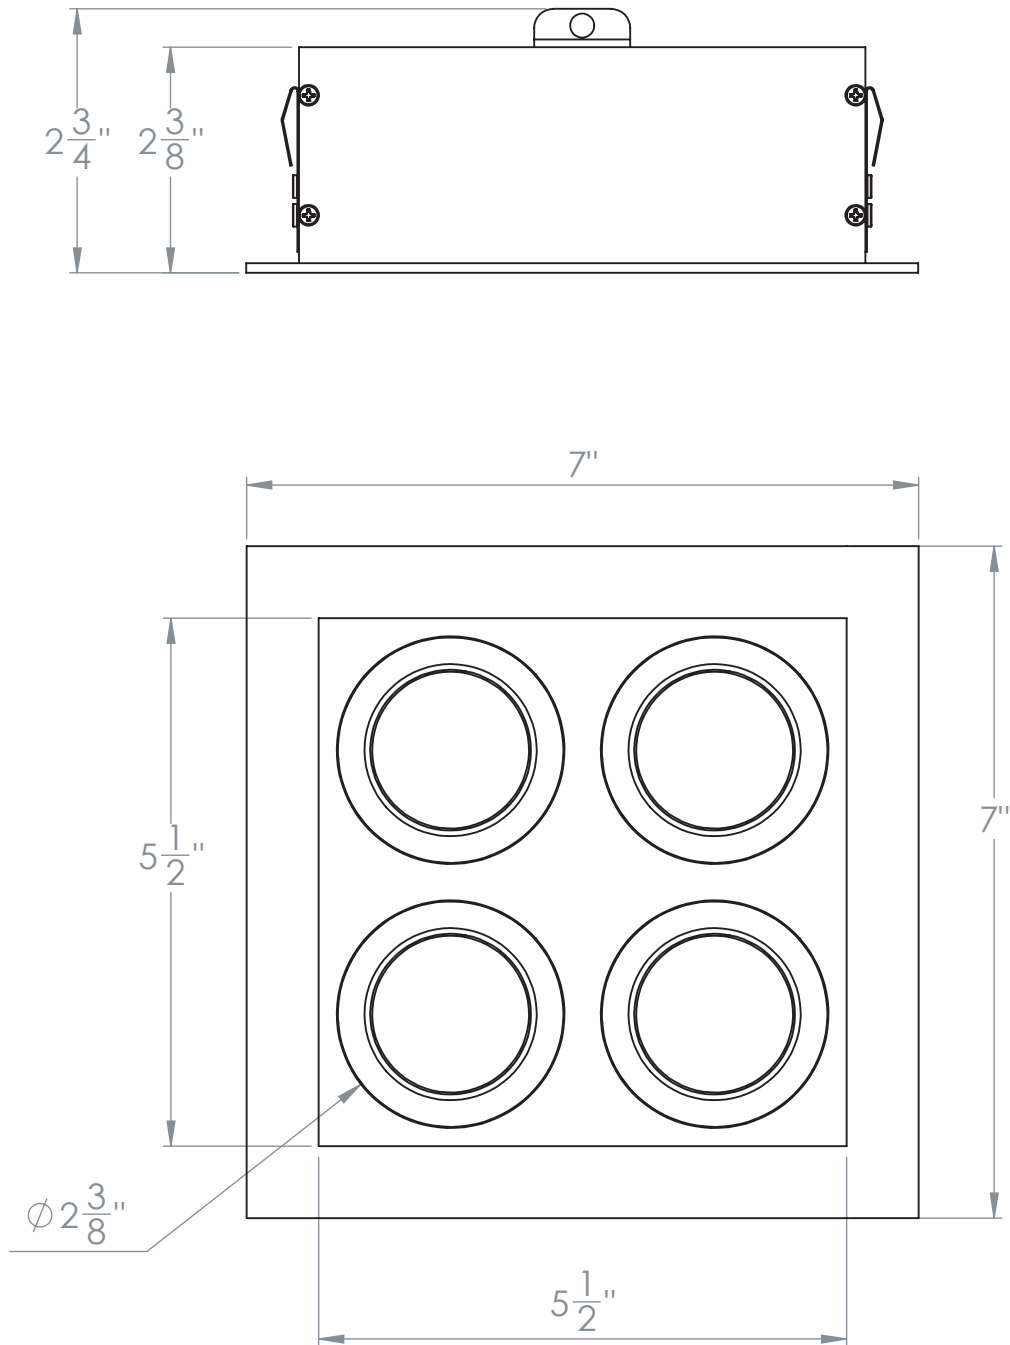

## 2.75" Gyro Shift Multiple Square Head Trim

S2-4SQL

Revised 09/18/18

# 2.75" Gyro Shift Multiple Square Head Trim

Non-IC Adjustable New Construction Housing

S2F-4SQLRN

Ceiling Cut-out: 6 3/8" x 6 3/8"

Revised 09/18/18

# 2.75" Gyro Shift Multiple 4 Head Trim

IC Air-Tight Adjustable New Construction Housing

S2F-4LRI

Ceiling Cut-out:  $6\frac{3}{8}$ "  $\times$   $6\frac{3}{8}$ "

Revised 09/18/18

# 2.75" Gyro Shift Multiple Square Head Trim

Chicago Rated Adjustable New Construction Housing

S2F-4SQLRC

Ceiling Cut-out:  $6\frac{3}{8}$ "  $\times$   $6\frac{3}{8}$ "

Revised 09/18/18