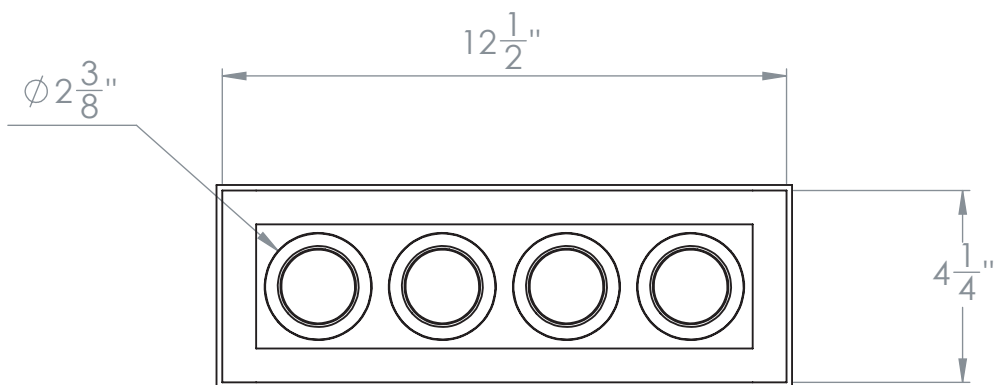

2.75" Gyro Shift Multiple 4 Head Trim

S2-4L

Revised 09/18/18

2.75" Gyro Shift Multiple 4 Head

Flush Mount Adjustable Architectural Housing

S2FA-4LFL

Revised 09/18/18