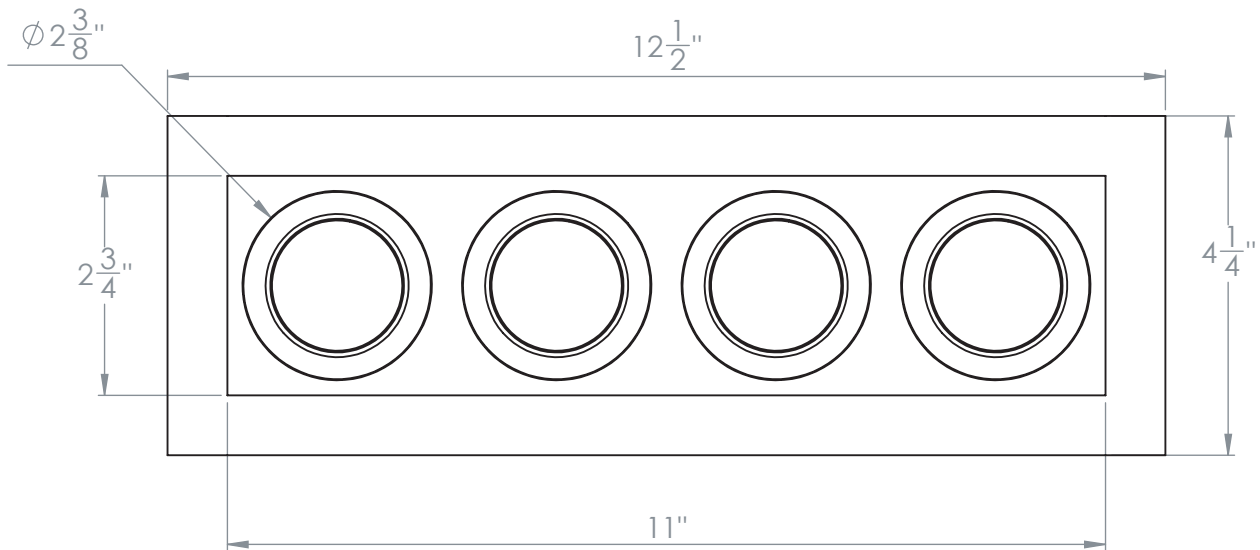

2.75" Gyro Shift Multiple 4 Head Trim

S2-4L

Revised 09/18/18

2.75" Gyro Shift Multiple 4 Head

Flush Mount Adjustable Architectural Housing

S2FA-4LFL

Revised 09/18/18