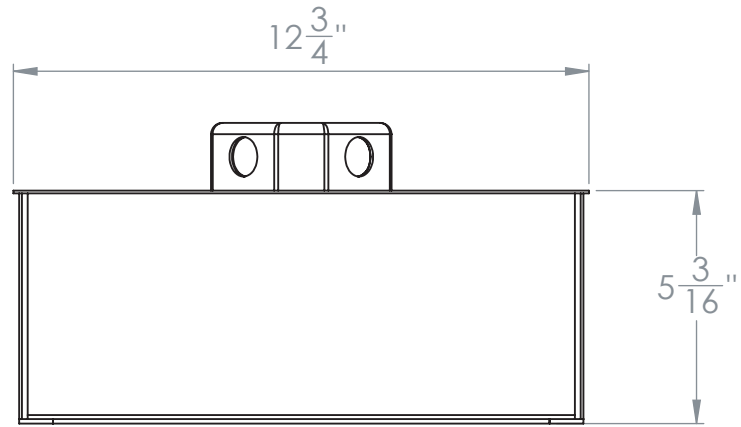

2.75" Gyro Shift Multiple 4 Head Trim

S2-4L

Revised 09/18/18

2.75" Gyro Shift Multiple 4 Head

Flush Mount Adjustable Architectural Housing

S2FA-4LFL

Revised 09/18/18