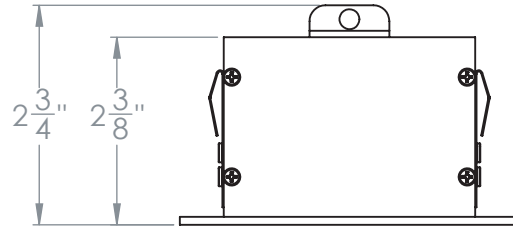

2.75" Gyro Shift Multiple 4 Head Trim

S2-4L

Revised 09/18/18

2.75" Gyro Shift Multiple 4 Head

Flush Mount Adjustable Architectural Housing

S2FA-4LFL

Revised 09/18/18