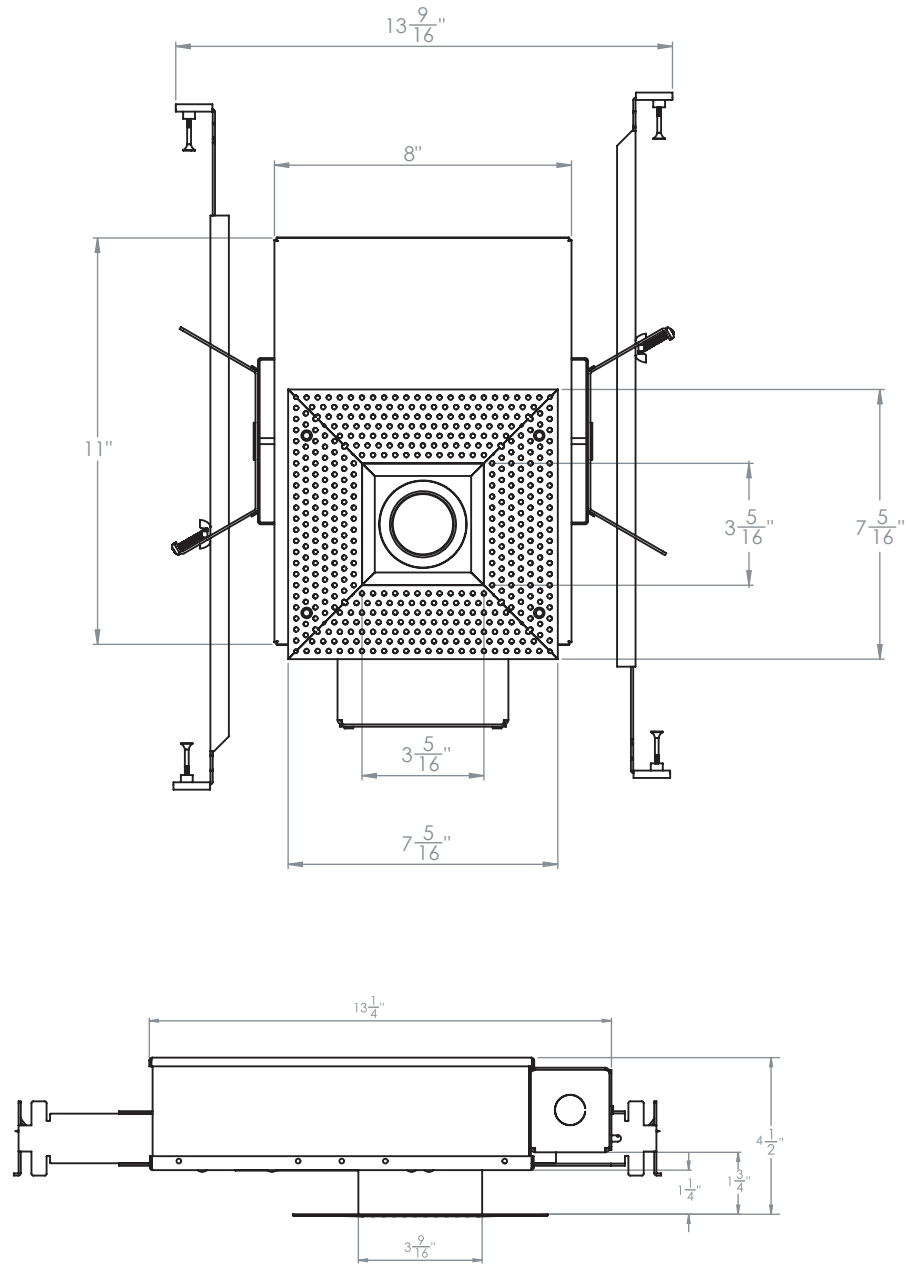

2.75" Gyro Shift Multiple 1 Head Trimless

Chicago Rated Adjustable New Construction Housing

S2F-1LTLRC

Ceiling Cut-out: $3\frac{5}{8}$ " \times $3\frac{5}{8}$ "

Revised 09/18/18