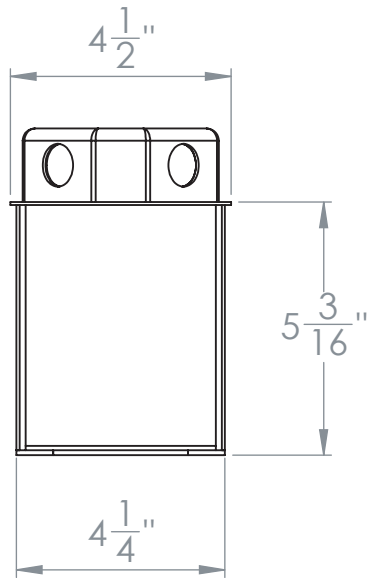

## 2.75" Gyro Shift Multiple 1 Head

Flush Mount Adjustable Architectural Housing

S2FA-1LFL

Revised 09/18/18