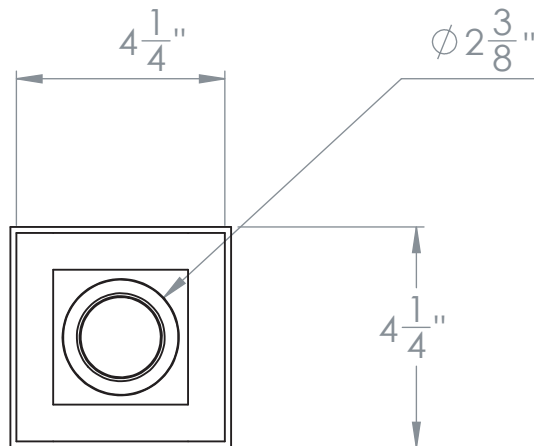

## 2.75" Gyro Shift Multiple 1 Head

Flush Mount Adjustable Architectural Housing

S2FA-1LFL

Revised 09/18/18