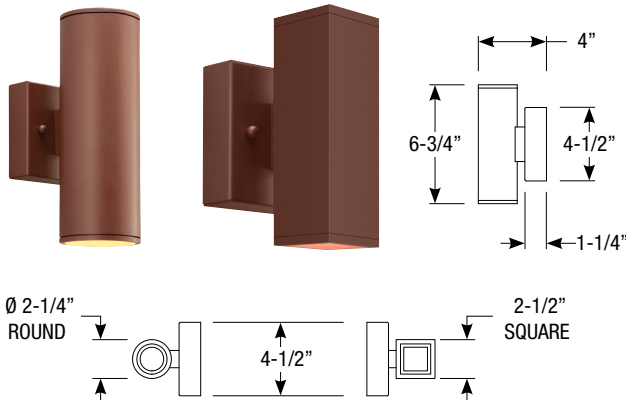

2" Wall Mount Cylinder

15W LED Up or Downlight (Round or Square)

Catalog #:

Type:

Project:

Date:

Notes:

STANDARD FINISHES

Electrical Data (In one direction)

CCT	CRI	Wattage	Delivered Lumens	Efficacy
2700K	90 CRI	15W	821lm	55lpw
3000K	90 CRI	15W	880lm	59lpw
3500K	90 CRI	15W	947lm	63lpw
4000K	90 CRI	15W	947lm	63lpw

Multiplier for Delivered Lumens

Downlight Cylinder

- Utilizes one LED to illuminate in one direction

Mounting

Square 4-1/2" x 1-1/4" canopy included with standard universal dim driver.
(7-1/2" x 6" x 1-1/4" canopy included with Lutron and eldoLED drivers)