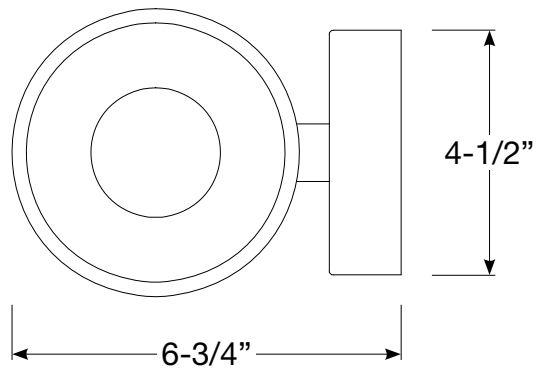

5" Wall Mount Cylinder Round LED Downlight

LW5

Revised 11/08/17