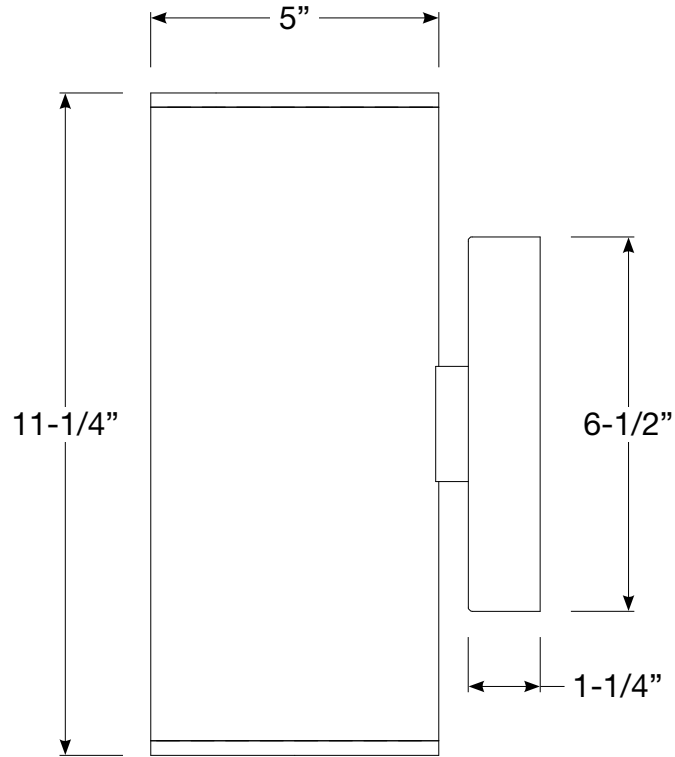

5" Wall Mount Cylinder Round LED Downlight

LW5

Revised 11/08/17