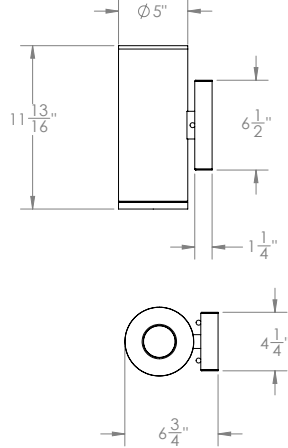

GyroShift 5" Wall Mount Cylinder

30W LED Downlight
Round

Catalog #:

Type:

Project:

Date:

Notes:

STANDARD FINISHES

ABL (Aegean Blue)	PNC (Painted Natural Copper)
BB (Burnished Bronze)	RD (Red)
BK (Gloss Black)	SGR (Sage Green)
BLU (Blue)	SND (Sand)
DVG (Dove Gray)	SS (Satin Silver)
FLG (Flannel Gray)	TBZ (Textured Bronze)
GA (Galvanized)	TGP (Textured Graphite)
GWT (Gloss White)	TNG (Tangerine)
LG (Lime Green)	TTL (Tahitian Teal)
MB (Matte Black)	WT (Semi Gloss White)
MBL (Midnight Blue)	YEL (Yellow)
PNA (Painted Natural Aluminum)	

Electrical Data

CCT	CRI	Wattage	Delivered Lumens	Efficacy
2700K	90 CRI	30W	1745 lm	58 lpw
3000K	90 CRI	30W	1850 lm	61 lpw
3500K	90 CRI	30W	1945 lm	64 lpw
4000K	90 CRI	30W	2025 lm	68 lpw
Warm Dim	-	10W	608 lm	61 lpw

Lumens will vary depending on CCT, optic & lens option

Specifications

Field Replaceable LED Light Engine

- 30W LED with 2 SDCM binning
- 2700K, 3000K, 3500K and 4000K at 90 CRI
- 10°, 30° and 50° optics included
- 45° adjustability with 360° aiming

Field Replaceable Dimming Driver

- Multiple dimming drivers available
- Power factor > 0.9, 50/60Hz

Downlight Cylinder

Utilizes one LED to illuminate in one direction

Mounting

Rectangle 6-1/2" x 4-1/4" x 1-1/4" canopy included with standard universal dim driver (7-1/2" x 6" x 1-1/4" canopy included with Lutron and eldoLED drivers)

Finishes

Available in many colors with optional coastal coating to protect finish in coastal environments

Listing / Warranty

- Five (5) year limited warranty
- UL listed to US and Canadian standards for damp locations

Order Matrix

GyroShift 5" Wall Mount Cylinder (Example: LW5-SFT-10S2710ABL-NLNL-0)

Series	Wattage	Driver	CCT / CRI	Optic	Finishes	Coastal Coating Option	Media 1	Media 2	Rev
LW5-SFT (Round)	-10 (10W)	S² (ERP, Universal Dim, Triac/ELV/0-10V 1% 120-277V) L1¹ (Lutron Hi-Lume® 2-Wire 1% 120V) L3¹ (Lutron Hi-Lume® Fade-to-Black 1% 120-277V) EL1¹ (eldoLED DALI 1% 120-277V) EL2¹ (eldoLED 0-10V 1% 120-277V) DMX¹ (DMX 1% 120-277V)	27 (2700K/90 CRI)	10	ABL	(blank) (No coating)	-NL (No Lens)	NL	-0
	-15 (15W)		30 (3000K/90 CRI)	30	BB	-C (Coating)	-CL (Clear Lens)	CL	
	-20 (20W)		35 (3500K/90 CRI)	50	BK		-FR (Frosted Lens)	FR	
	-25 (25W)		40 (4000K/90 CRI)		BLU		-MP (Solite Lens)	MP	
	-30 (30W)		WD* (1850-3000K)		DVG		-LS (Linear Spread)	LS	
					FLG	-HEX* (Hex Louver)			
					GA	-WW* (Wall Wash)			
					GWT				
					LG				
					MB				
					MBL				
					PNA		* Note: Can only fit 1 media if HEX or WW is selected		
					PNC				
					RD				
					SGR				
					SND				
					SS				
					TBZ				
					TGP				
					TNG				
					TTL				
					WT				
					YEL				

1. Includes larger canopy
2. Forward and reverse dimming at 120V only

Media

S3-LENS-CL-0 (Clear Lens)	S3-LENS-LS-0 (Linear Spread)
S3-LENS-FR-0 (Frosted Lens)	S3-LENS-HEX-0* (Hex Louver)
S3-LENS-MP-0 (Solite Lens)	S3-LENS-WW-0* (Wall Wash)

*Note: Can only fit 1 media if HEX or WW is selected

Emergency

EM-1000 (25W LED Remote Inverter)
EM-1002 (10W LED Remote Emergency Driver)

Spec-00257 Revised 07/13/2022

Patent: www.csllighting.com/patents