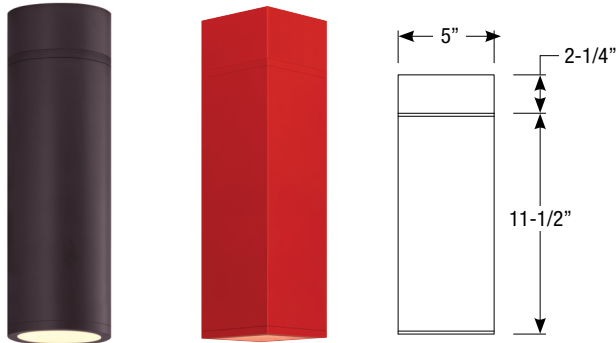

## 35W LED Surface Mount (Round or Square)

Catalog #:

Type:

Project:

Date:

Notes: