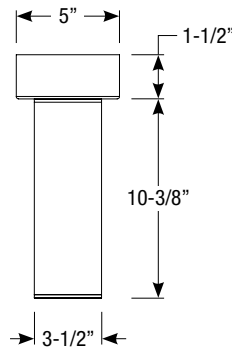

## 25W LED Surface Mount (Round or Square)

Catalog #:

Type:

Project:

Date:

Notes: