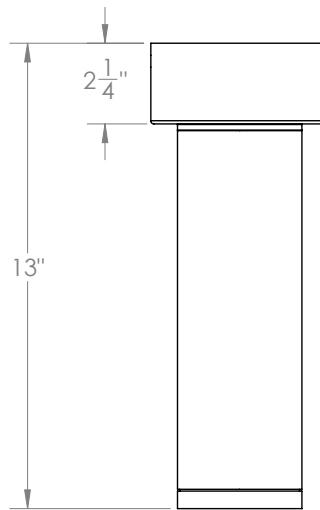

Gyro Shift 3" Flush Mount Cylinder

25W LED Surface Mount

Round

LF3-SFT

Revised 10/04/18

PATENT PENDING

14508 Nelson Ave. City of Industry, CA 91744 • tel: 626.336.4511 • fax: 626.330.4266 • www.csllighting.com