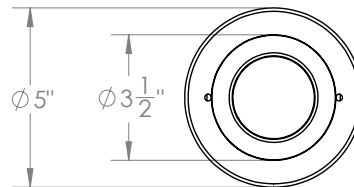

Gyro Shift 3" Flush Mount Cylinder

25W LED Surface Mount

Round

LF3-SFT

Revised 10/04/18

PATENT PENDING

14508 Nelson Ave. City of Industry, CA 91744 • tel: 626.336.4511 • fax: 626.330.4266 • www.csllighting.com