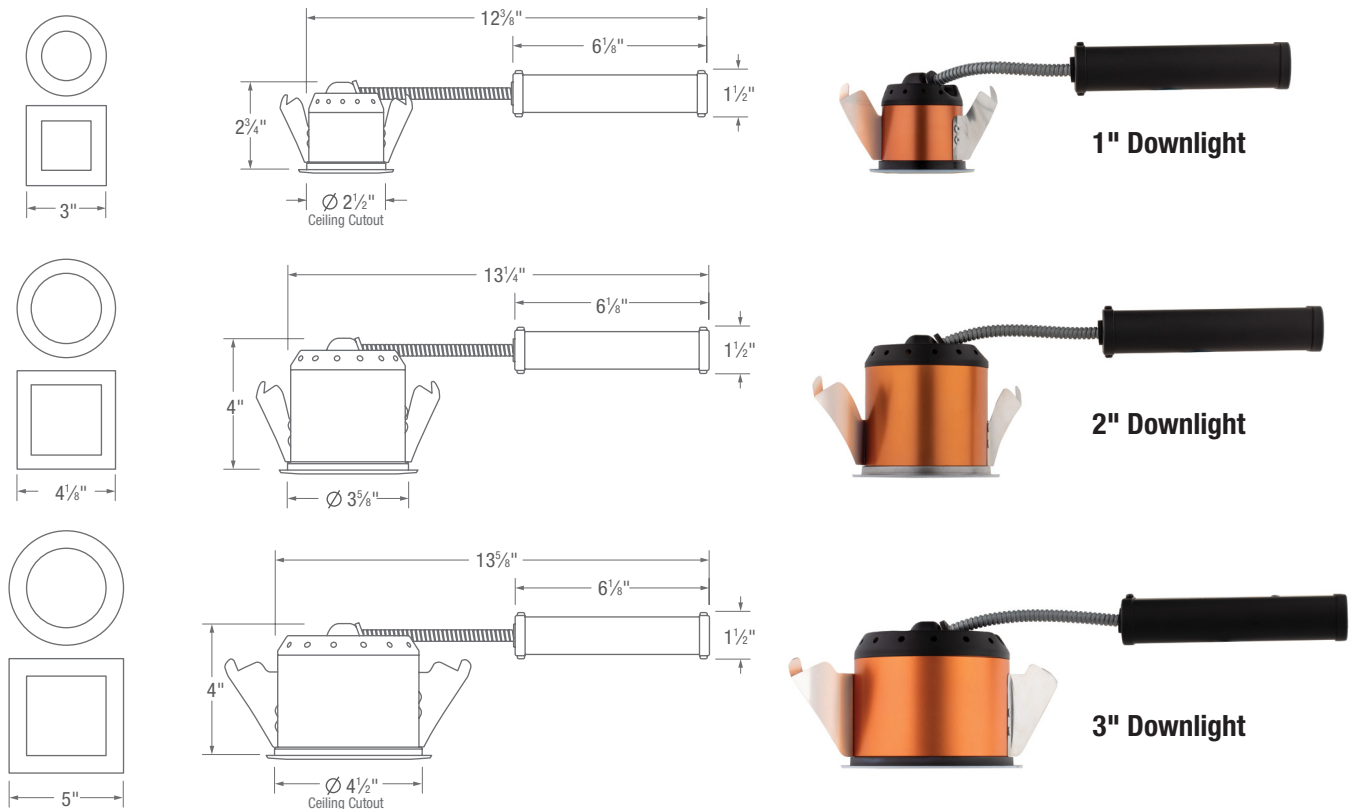

Construction	Anodized Aluminum
Lumens (Watts)	802lm (10W) • 1183lm (15W) • 1516lm (20W)
Efficacy	80lpw (10W) • 78lpw (15W) • 76lpw (20W)
CCT	2700K • 3000K • 3500K
CRI	80CRI or 90 CRI

Dimming Options	TRIAC • ELV • 0-10V
Housing Options	IC/CP rated foam box • IC/CP rated remodeler • IC/CP rated NC pan
Trim Shapes	Round • Square
Optics	10° (excluding 1") • 30° • 50°
Adjustability	1" downlight adjusts 35° • 2" and 3" downlight adjust 45°

JA8 TITLE 24 COMPLIANT

IC RATED

SSS AIRTIGHT

WET LOCATION

DIMMABLE

5 YEAR LIMITED WARRANTY

SS-00009 GyroShift Downlight SellSheet_V7 May2020

14508 Nelson Ave., City of Industry, CA 91744 • T: 626.336.4511 • F: 626.330.4266

©2020 Creative Systems Lighting, A Division of Troy-CSL Lighting, Inc.

All rights reserved. In a continuing effort to offer the best product possible, we reserve the right to change, without notice, specifications or materials that in our opinion will not alter the function of the product. Specification sheets found at www.csllighting.com are the most recent versions and supersede all other printed or electronic versions.

782042319479