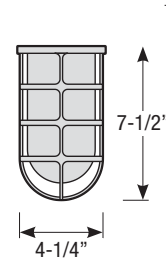

Cast Guard with Glass Enclosure

- Cast guard can be specified in all standard and specialized finishes, and will match shade finish unless otherwise specified (Note: For galvanized shade finishes, cast guard is unfinished Raw Aluminum)
- Glass is available in clear (-CGG) and frosted (-FGG)