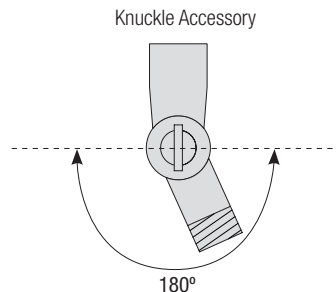

EMBLEM

Aluminum Shade
with Glass and Guard Options

Catalog #:

Project:

Type:

Date:

Notes:

Knuckle Accessory Order Matrix (Example: 2KNLMB)

Pipe	Finish	Finish	Coastal Coating Option
2 (1/2" IP)	KNL (Adjustable 180° Knuckle for Arm Mounts)	ABL (Aegean Blue)	(blank) (No coating)
3 (3/4" IP)		BB (Burnished Bronze) BK (Gloss Black) BLU (Blue) DVG (Dove Gray) FLG (Flannel Gray) GA (Galvanized) LG (Lime Green) MB (Matte Black) MBL (Midnight Blue) PNA (Painted Natural Aluminum) PNC (Painted Natural Copper) RD (Red) SGR (Sage Green) SGW (Semi Gloss White) SND (Sand) SS (Satin Silver) TBZ (Textured Bronze) TGP (Textured Graphite) TNG (Tangerine) TTL (Tahitian Teal) WT (Gloss White) YEL (Yellow)	-C (Coating)

Description

Adjustable knuckle for arm mounts that allow luminaire to be rotated up to 180°.

KEY: Standard Finishes

ABL (Aegean Blue)	LG (Lime Green)	SGR (Sage Green)
BB (Burnished Bronze)	MB (Matte Black)	SGW (Semi Gloss White)
BK (Gloss Black)	MBL (Midnight Blue)	SND (Sand)
BLU (Blue)	PNA (Painted Natural Aluminum)	SS (Satin Silver)
DVG (Dove Gray)	PNC (Painted Natural Copper)	TBZ (Textured Bronze)
FLG (Flannel Gray)	RD (Red)	TGP (Textured Graphite)

Specialty Finishes

TNG (Tangerine)	GA (Galvanized)
TTL (Tahitian Teal)	
WT (Gloss White)	
YEL (Yellow)