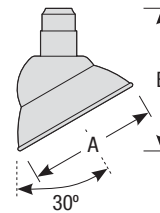

EMBLEM

Aluminum Shade
with Glass and Guard Options

Catalog #:

Project:

Date:

Type:

Notes:

Electrical

- 120V input (277V available in arm and post option only)
- Integrated power supply allows the fixture to be connected directly into line voltage
- Pre-wired and ready for install
- LED is dimmable with Incandescent/Triac dimmers

Mounting

- 1/2" or 3/4" IP for arms. Flush mount and post available only in 1/2"

Finishes

- Shade and mounting finish options
- Available in 21 standard and 2 specialty finishes with optional coastal coating to protect finish in coastal environments (add "-C" to the finish)
- Inner shade is painted gloss white
- Consult factory for custom finish options

Optional Accessories

- Glass, Cast Guard, Wire Cage or Wire Guard options available

Listing

UL listed to US and Canadian standards for wet location

	A	B
RE8	8"	9-3/8"
RE10	10"	11-5/8"
RE12	12"	13"

Emblem Order Matrix (Example: RE10LED1227MB-3)

Diameter	Lamp / LED	Finish	Coastal Coating Option	Accessories	Mounting Type
RE8 (8")	M (Medium Base, 100W max.)	ABL Aegean Blue)	(blank) (No coating)	(blank) (No accessories)	-2 (1/2" IP)
RE10 (10")	GU2413' (13W GU24 / 2700K)	BB (Burnished Bronze)	-C (Coating)	-CG (Clear Glass)	-3 (3/4" IP)
RE12 (12")	GU2418' (18W GU24 / 2700K)	BK (Gloss Black)		-FG (Frosted Glass)	-F (Flush Mount)
	GU2426' (26W GU24 / 2700K)	BLU (Blue)		-CGG (Clear Glass w/ Cast Guard)	
	GU2432^{1,2} (32W GU24 / 2700K)	DVG (Dove Gray)		-FGG (Frosted Glass w/ Cast Guard)	
	GU2442^{1,2} (42W GU24 / 2700K)	FLG (Flannel Gray)		-CGWC (Clear Glass w/ Wire Cage)	
	LED1227^{1,3,4} (12W LED / 2700K / 90 CRI / 844lm)	GA (Galvanized)		-FGWC (Frosted Glass w/ Wire Cage)	
	LED1230^{1,3,4} (12W LED / 3000K / 90 CRI / 861lm)	LG (Lime Green)		-WG (Wire Guard)	
	LED1235^{1,3,4} (12W LED / 3500K / 90 CRI / 872lm)	MB (Matte Black)			
	LED1240^{1,3,4} (12W LED / 4000K / 90 CRI / 889lm)	MBL (Midnight Blue)			
	LED1240^{1,3,4} (12W LED / 4000K / 90 CRI / 889lm)	PNA (Painted Natural Aluminum)			
	LED1240^{1,3,4} (12W LED / 4000K / 90 CRI / 889lm)	PNC (Painted Natural Copper)			
	LED1827^{1,3,4} (18W LED / 2700K / 90 CRI / 1265lm)	RD (Red)			
	LED1830^{1,3,4} (18W LED / 3000K / 90 CRI / 1288lm)	SGR (Sage Green)			
	LED1835^{1,3,4} (18W LED / 3500K / 90 CRI / 1311lm)	SGW (Semi Gloss White)			
	LED1840^{1,3,4} (18W LED / 4000K / 90 CRI / 1334lm)	SND (Sand)			
		SS (Satin Silver)			
		TBZ (Textured Bronze)			
		TGP (Textured Graphite)			
		TNG (Tangerine)			
		TTL (Tahitian Teal)			
		WT (Gloss White)			
		YEL (Yellow)			

1. Lamps must be specified, and are not included in shade cost
2. Not for use in glass/cast guard/wire cage
3. Glass enclosure must be specified
4. Lumen are raw LED value

KEY: Standard Finishes

ABL (Aegean Blue)	LG (Lime Green)	SGR (Sage Green)
BB (Burnished Bronze)	MB (Matte Black)	SGW (Semi Gloss White)
BK (Gloss Black)	MBL (Midnight Blue)	SND (Sand)
BLU (Blue)	PNA (Painted Natural Aluminum)	SS (Satin Silver)
DVG (Dove Gray)	PNC (Painted Natural Copper)	TBZ (Textured Bronze)
FLG (Flannel Gray)	RD (Red)	TGP (Textured Graphite)

Specialty Finishes

TNG (Tangerine)	GA (Galvanized)
TTL (Tahitian Teal)	
WT (Gloss White)	
YEL (Yellow)	

Spec-00028 Revised 05/07/2020

14508 Nelson Ave. City of Industry, CA 91744 • tel: 626.336.4511 • fax: 626.330.4266 • www.TroyRLM.com
©2020 Troy-RLM Lighting, A Division of Troy-CSL Lighting, Inc. All rights reserved. Subject to change without notice.