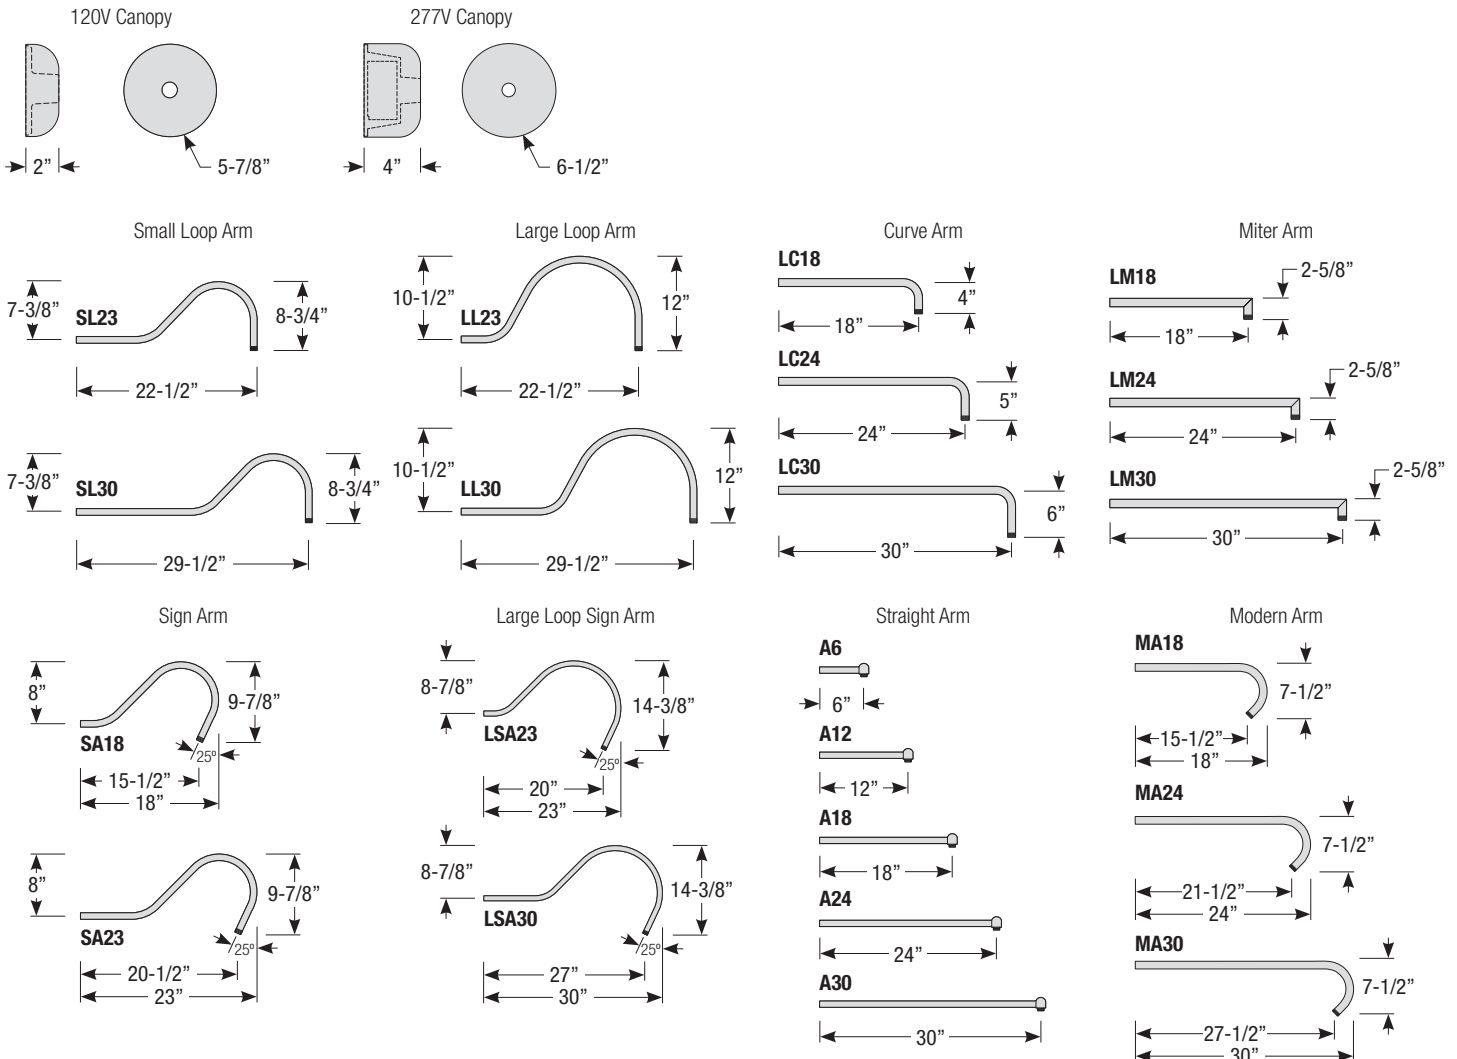

Standard Finishes

	ABL (Aegean Blue)		RD (Red)
	BB (Burnished Bronze)		SGR (Sage Green)
	BK (Gloss Black)		SGW (Semi Gloss White)
	BLU (Blue)		SND (Sand)
	DVG (Dove Gray)		SS (Satin Silver)
	FLG (Flannel Gray)		TBZ (Textured Bronze)
	LG (Lime Green)		TGP (Textured Graphite)
	MB (Matte Black)		TNG (Tangerine)
	MBL (Midnight Blue)		TTL (Tahitian Teal)
	PNA (Painted Natural Aluminum)		WT (Gloss White)
	PNC (Painted Natural Copper)		YEL (Yellow)

Specialty Finishes

	GA (Galvanized)

Note: All arm mounts include canopy

Spec-00028 Revised 05/07/2020

14508 Nelson Ave. City of Industry, CA 91744 • tel: 626.336.4511 • fax: 626.330.4266 • www.TroyRLM.com
©2020 Troy-RLM Lighting, A Division of Troy-CSL Lighting, Inc. All rights reserved. Subject to change without notice.