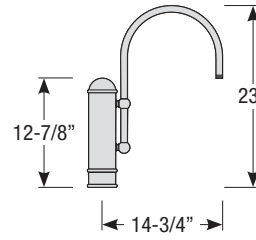

5. Post mount only

Post Type Order Matrix (Example: P8683-96MB)

Post Type	Finish
PM4946 (Cast Aluminum Post)	ABL (Aegean Blue)
P8683-96 (Cast Aluminum Base w/ 96" Aluminum Post)	BB (Burnished Bronze)
P8683-120 (Cast Aluminum Base w/ 120" Aluminum Post)	BK (Gloss Black)
P8684-96 (96" Straight Aluminum Post)	BLU (Blue)
P8684-120 (120" Straight Aluminum Post)	DVG (Dove Gray)
PM8685 (Cast Aluminum Pier Mount - must be used with straight aluminum post, P8684)	FLG (Flannel Gray)
	GA (Galvanized)
	LG (Lime Green)
	MB (Matte Black)
	MBL (Midnight Blue)
	PNA (Painted Natural Aluminum)
	PNC (Painted Natural Copper)
	RD (Red)
	SGR (Sage Green)
	SGW (Semi Gloss White)
	SND (Sand)
	SS (Satin Silver)
	TBZ (Textured Bronze)
	TGP (Textured Graphite)
	TNG (Tangerine)
	TTL (Tahitian Teal)
	WT (Gloss White)
	YEL (Yellow)

Standard Finishes

	ABL (Aegean Blue)		RD (Red)
	BB (Burnished Bronze)		SGR (Sage Green)
	BK (Gloss Black)		SGW (Semi Gloss White)
	BLU (Blue)		SND (Sand)
	DVG (Dove Gray)		SS (Satin Silver)
	FLG (Flannel Gray)		TBZ (Textured Bronze)
	LG (Lime Green)		TGP (Textured Graphite)
	MB (Matte Black)		TNG (Tangerine)
	MBL (Midnight Blue)		TTL (Tahitian Teal)
	PNA (Painted Natural Aluminum)		WT (Gloss White)
	PNC (Painted Natural Copper)		YEL (Yellow)

Specialty Finishes

	GA (Galvanized)

Single Post Mount