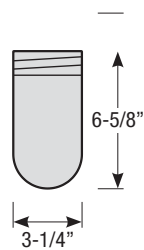

EMBLEM

Aluminum Shade with Glass and Guard Options

Catalog #:

Project:

Date:

Type:

Notes:

Glass Enclosure

- Glass is available in clear (-CG) and frosted (-FG)