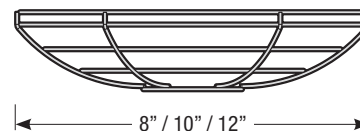

Wire Guard (-WG)

- Wire cage can be specified in all standard and specialized finishes, and will match shade finish unless otherwise specified (Note: For galvanized shade finishes, wire guard is finished in Painted Natural Aluminum)