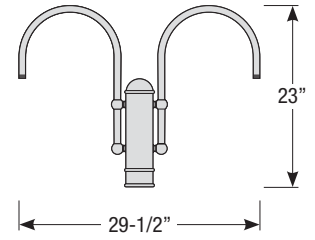

Double Post Mount