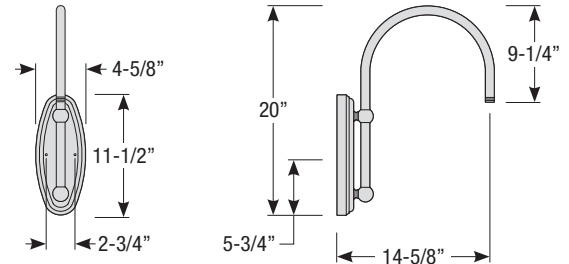

Specialty Finishes

	GA (Galvanized)
---	------------------------

Single Post Mount

Double Post Mount

Traditional Wall Mount

Note: Must be used with aluminum post (P8684)

Spec-00028 Revised 05/07/2020

14508 Nelson Ave. City of Industry, CA 91744 • tel: 626.336.4511 • fax: 626.330.4266 • www.TroyRLM.com
©2020 Troy-RLM Lighting, A Division of Troy-CSL Lighting, Inc. All rights reserved. Subject to change without notice.