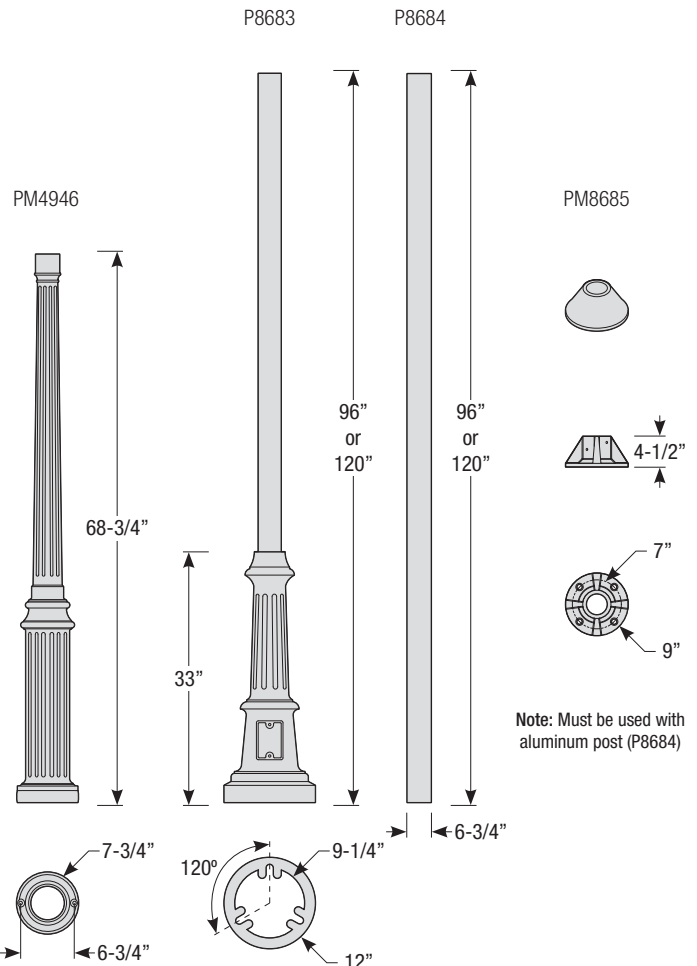

5. Post mount only

Post Type Order Matrix (Example: P8683-96MB)

Post Type	Finish
PM4946 (Cast Aluminum Post)	ABL (Aegean Blue)
P8683-96 (Cast Aluminum Base w/ 96" Aluminum Post)	BB (Burnished Bronze)
P8683-120 (Cast Aluminum Base w/ 120" Aluminum Post)	BK (Gloss Black)
P8684-96 (96" Straight Aluminum Post)	BLU (Blue)
P8684-120 (120" Straight Aluminum Post)	DVG (Dove Gray)
PM8685 (Cast Aluminum Pier Mount - must be used with straight aluminum post, P8684)	FLG (Flannel Gray)
	GA (Galvanized)
	LG (Lime Green)
	MB (Matte Black)
	MBL (Midnight Blue)
	PNA (Painted Natural Aluminum)
	PNC (Painted Natural Copper)
	RD (Red)
	SGR (Sage Green)
	SGW (Semi Gloss White)
	SND (Sand)
	SS (Satin Silver)
	TBZ (Textured Bronze)
	TGP (Textured Graphite)
	TNG (Tangerine)
	TTL (Tahitian Teal)
	WT (Gloss White)
	YEL (Yellow)

Specialty Finishes

	GA (Galvanized)
---	------------------------

Single Post Mount

Double Post Mount

Traditional Wall Mount

Note: Must be used with aluminum post (P8684)

Spec-00028 Revised 05/07/2020

14508 Nelson Ave. City of Industry, CA 91744 • tel: 626.336.4511 • fax: 626.330.4266 • www.TroyRLM.com
©2020 Troy-RLM Lighting, A Division of Troy-CSL Lighting, Inc. All rights reserved. Subject to change without notice.