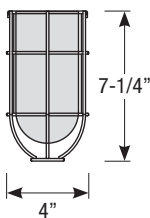

Wire Cage with Glass Enclosure

- Wire cage can be specified in all standard and specialized finishes, and will match shade finish unless otherwise specified (Note: For galvanized shade finishes, wire cage is finished in Painted Natural Aluminum)
- Glass is available in clear (-CGWC) and frosted (-FGWC)