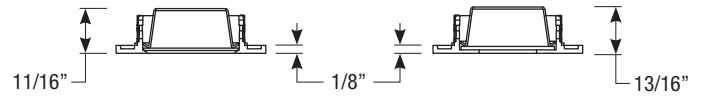

### Shower Trim Order Matrix (Example: EDLM-1200-3)

Series	Aperture / Finish	Rev
EDLM	-1200 (Round Shower Trim / White Flange)	-3
	-2200 (Square Shower Trim / White Flange)	

### Dimensions

**Note:** Shower trim does not allow adjustable mechanism to tilt