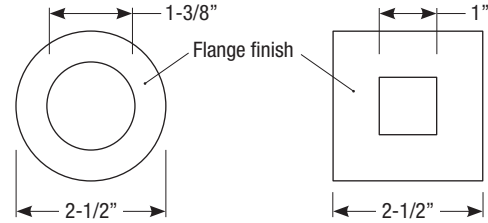

### Shower Trim Order Matrix (Example: EDLM-1200-3)

Series	Aperture / Finish	Rev
EDLM	-1200 (Round Shower Trim / White Flange)	-3
	-2200 (Square Shower Trim / White Flange)	

### Dimensions

**Note:** Shower trim does not allow adjustable mechanism to tilt