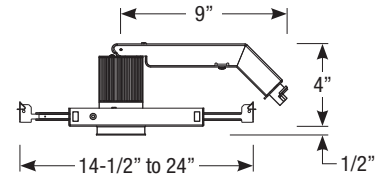

### Dimensions

Field Cuttable  
Ceiling Cut-out: 2-3/8" Ø