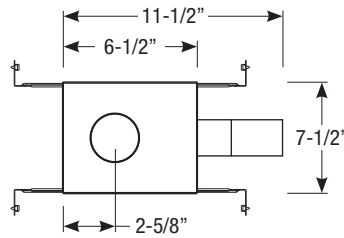

### Dimensions

Field Cuttable  
Ceiling Cut-out: 2-3/8" Ø