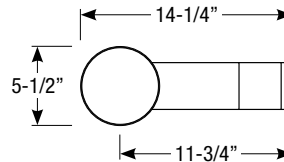

### Dimensions

Ceiling Cut-out: 5" Ø