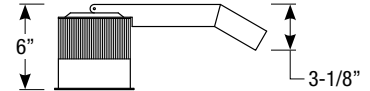

### Dimensions

Ceiling Cut-out: 5" Ø