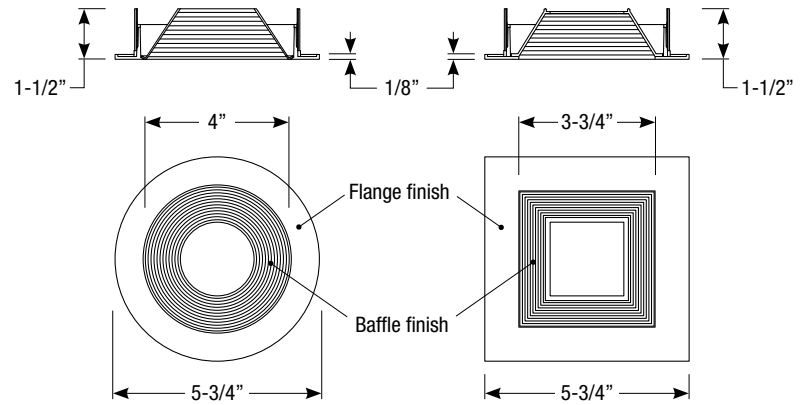

5" Eco-Downlight Baffle Downlight

Non-IC New Construction Housing

Round or Square

Catalog #:

Type:

Project:

Date:

Notes:

Baffle Downlight Trim Order Matrix (Example: EDL5-1102-1)

Series	Aperture / Finish	Rev
EDL5	-1100 (Round / White Baffle / White Flange)	-1
	-1101 (Round / Black Baffle / White Flange)	
	-1102 (Round / Black Baffle / Satin Aluminum Flange)	
	-2100 (Square / White Baffle / White Flange)	
	-2101 (Square / Black Baffle / White Flange)	
	-2102 (Square / Black Baffle / Satin Aluminum Flange)	

Flush Mount Adapter

EDL5-RD-FMA (Round Flush Mount Adapter)
EDL5-SQ-FMA (Square Flush Mount Adapter)

Dimensions

Trim Finishes

EDL5-1100-1
White Baffle
White Flange

EDL5-1101-1
Black Baffle
White Flange

EDL5-1102-1
Black Baffle
Satin Aluminum Flange

EDL5-2100-1
White Baffle
White Flange

EDL5-2101-1
Black Baffle
White Flange

EDL5-2102-1
Black Baffle
Satin Aluminum Flange

Revised 05/30/18