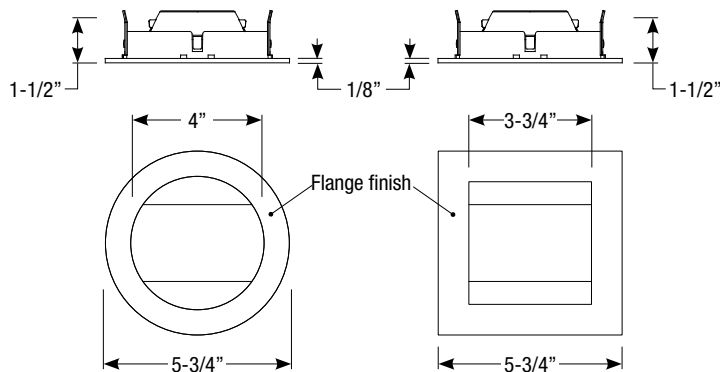

Dimensions

Trim Finishes

EDL5-1700-1
Single Wall Wash
White Flange

EDL5-1701-1
Single Wall Wash
Satin Aluminum Flange

EDL5-1702-1
Single Wall Wash
Bronze Flange

EDL5-1800-1
Double Wall Wash
White Flange

EDL5-1801-1
Double Wall Wash
Satin Aluminum Flange

EDL5-1802-1
Double Wall Wash
Bronze Flange

EDL5-2300-1
Single Wall Wash
White Flange

EDL5-2301-1
Single Wall Wash
Satin Aluminum Flange

EDL5-2400-1
Double Wall Wash
White Flange

EDL5-2401-1
Double Wall Wash
Satin Aluminum Flange

Revised 05/30/18