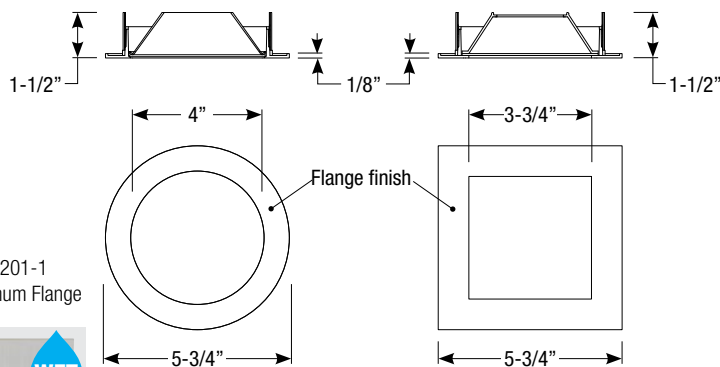

Round or Square

Catalog #:

Type:

Project:

Date:

Notes:

Shower Trim Order Matrix (Example: EDL5-1200-1)

Series	Aperture / Finish	Rev
EDL5	-1200 (Round Shower Trim / White Flange)	-1
	-1201 (Round Shower Trim / Satin Aluminum Flange)	
	-2200 (Square Shower Trim / White Flange)	
	-2201 (Square Shower Trim / Satin Aluminum Flange)	

Dimensions

Wall Wash Order Matrix (Example: EDL5-1702-1)

Series	Aperture / Finish	Rev
EDL5	-1700 (Round / Single Wall Wash / White Flange)	-1
	-1701 (Round / Single Wall Wash / Satin Aluminum Flange)	
	-1702 (Round / Single Wall Wash / Bronze Flange)	
	-1800 (Round / Double Wall Wash / White Flange)	
	-1801 (Round / Double Wall Wash / Satin Aluminum Flange)	
	-1802 (Round / Double Wall Wash / Bronze Flange)	
	-2300 (Square / Single Wall Wash / White Flange)	
	-2301 (Square / Single Wall Wash / Satin Aluminum Flange)	
	-2400 (Square / Double Wall Wash / White Flange)	
	-2401 (Square / Double Wall Wash / Satin Aluminum Flange)	