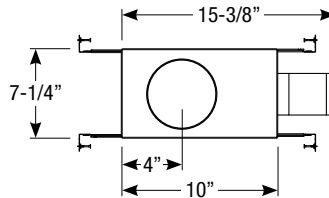

Lumens will vary depending on optic, finish & trim type

Dimensions

Field Cuttable
Ceiling Cut-out: 5-1/8" Ø

LED Light Engine

- 17W LED with 2700K or 3000K @ 90 CRI
- 30W LED with 2700K, 3000K or 3500K @ 90 CRI
- 2 SDCM binning
- 50,000 hours at 70% lumen maintenance (L70)