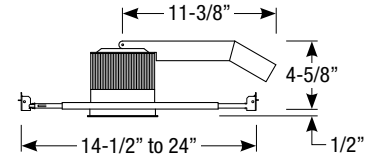

Lumens will vary depending on optic, finish & trim type

Dimensions

Field Cuttable
Ceiling Cut-out: 5-1/8" Ø

LED Light Engine

- 17W LED with 2700K or 3000K @ 90 CRI
- 30W LED with 2700K, 3000K or 3500K @ 90 CRI
- 2 SDCM binning
- 50,000 hours at 70% lumen maintenance (L70)