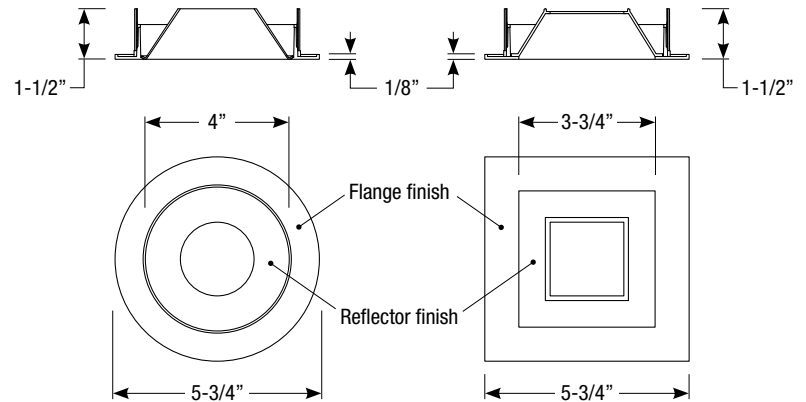

5" Eco-Downlight Open Reflector

Non-IC New Construction Housing

Round or Square

Catalog #:

Type:

Project:

Date:

Notes:

Open Reflector Trim Order Matrix (Example: EDL5-1002-1)

Series	Aperture / Finish	Rev
EDL5	-1000 (Round / Clear Alzak Reflector / White Flange)	-1
	-1001 (Round / Black Alzak Reflector / White Flange)	
	-1002 (Round / Clear Alzak Reflector / Satin Aluminum Flange)	
	-1003 (Round / Black Alzak Reflector / Satin Aluminum Flange)	
	-1004 (Round / Haze Reflector / White Flange)	
	-1005 (Round / Haze Reflector / Satin Aluminum Flange)	
	-1006 (Round / White Reflector / White Flange)	
	-2000 (Square / White Reflector / White Flange)	
	-2001 (Square / Black Reflector / White Flange)	
	-2002 (Square / Haze Reflector / White Flange)	
	-2003 (Square / Black Reflector / Satin Aluminum Flange)	
	-2004 (Square / Haze Reflector / Satin Aluminum Flange)	

Flush Mount Adapter

EDL5-RD-FMA (Round Flush Mount Adapter)
EDL5-SQ-FMA (Square Flush Mount Adapter)

Dimensions

Trim Finishes

EDL5-1000-1
Clear Alzak Reflector
White Flange

EDL5-1001-1
Black Alzak Reflector
White Flange

EDL5-1002-1
Clear Alzak Reflector
Satin Aluminum Flange

EDL5-1003-1
Black Alzak Reflector
Satin Aluminum Flange

EDL5-1004-1
Haze Reflector
White Flange

EDL5-1005-1
Haze Reflector
Satin Aluminum Flange

EDL5-1006-1
White Reflector
White Flange

EDL5-2000-1
White Reflector
White Flange

EDL5-2001-1
Black Reflector
White Flange

EDL5-2002-1
Haze Reflector
White Flange

EDL5-2003-1
Black Reflector
Satin Aluminum Flange

EDL5-2004-1
Haze Reflector
Satin Aluminum Flange