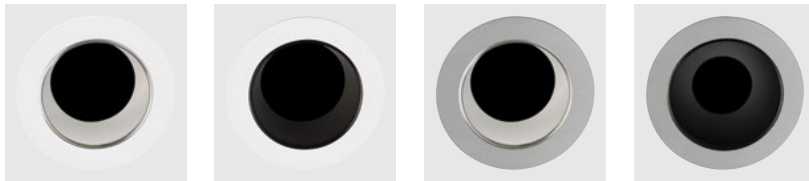

Trimless Mud Plate

EDL-RD-TR-4 (Round Trimless Mud Plate)

EDL-1000-4 Clear Alzak Reflector White Flange
EDL-1001-4 Black Alzak Reflector White Flange
EDL-1002-4 Clear Alzak Reflector Satin Aluminum Flange
EDL-1003-4 Black Alzak Reflector Satin Aluminum Flange