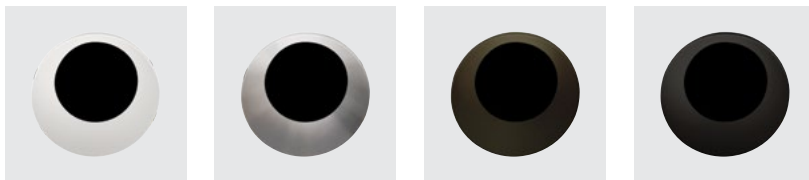

EDL-5000-4 White Reflector
EDL-5001-4 Satin Aluminum Reflector
EDL-5002-4 Bronze Reflector
EDL-5003-4 Black Alzak Reflector