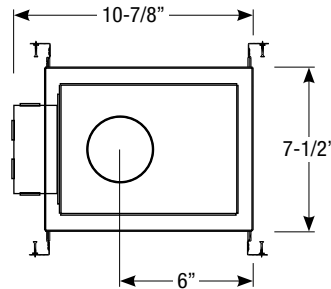

Lumens will vary depending on optic, finish & trim type

Dimensions

Field Cuttable
Ceiling Cut-out: 3-7/8" Ø

LED Light Engine

- 13W LED with 2700K, 3000K or 3500K @ 90 CRI
- 2 SDCM binning
- 50,000 hours at 70% lumen maintenance (L70)