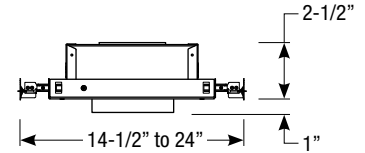

Lumens will vary depending on optic, finish & trim type

Dimensions

Field Cuttable
Ceiling Cut-out: 3-7/8" Ø

LED Light Engine

- 13W LED with 2700K, 3000K or 3500K @ 90 CRI
- 2 SDCM binning
- 50,000 hours at 70% lumen maintenance (L70)