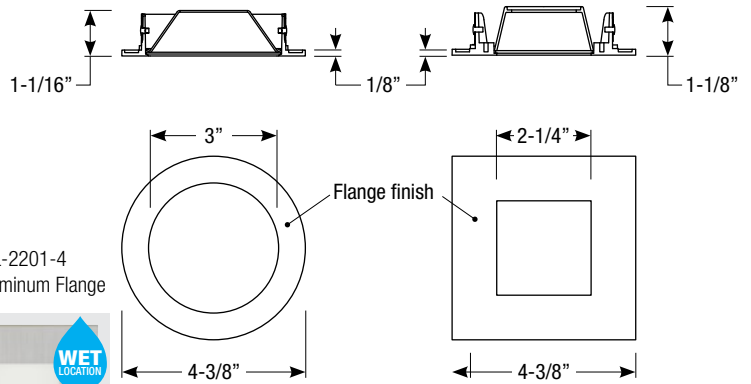

3" Eco-Downlight Shower / Wall Wash

Shallow IC Air-Tight New Construction Housing

Round or Square

Catalog #:

Type:

Project:

Date:

Notes:

Shower Trim Order Matrix (Example: EDL-1201-4)

Series	Aperture / Finish	Rev
EDL	-1200 (Round Shower Trim / White Flange)	-4
	-1201 (Round Shower Trim / Satin Aluminum Flange)	
	-2200 (Square Shower Trim / White Flange)	
	-2201 (Square Shower Trim / Satin Aluminum Flange)	

Dimensions

Flush Mount Adapter

EDL-RD-FMA (Round Flush Mount Adapter)
EDL-SQ-FMA (Square Flush Mount Adapter)

EDL-1200-4
White Flange

EDL-1201-4
Satin Aluminum Flange

EDL-2200-4
White Flange

EDL-2201-4
Satin Aluminum Flange

Wall Wash Order Matrix (Example: EDL-1702-4)

Series	Aperture / Finish	Rev
EDL	-1700 (Round / Single Wall Wash / White Flange)	-4
	-1701 (Round / Single Wall Wash / Satin Aluminum Flange)	
	-1702 (Round / Single Wall Wash / Bronze Flange)	
	-1800 (Round / Double Wall Wash / White Flange)	
	-1801 (Round / Double Wall Wash / Satin Aluminum Flange)	
	-1802 (Round / Double Wall Wash / Bronze Flange)	
	-2300 (Square / Single Wall Wash / White Flange)	
	-2301 (Square / Single Wall Wash / Satin Aluminum Flange)	
	-2302 (Square / Single Wall Wash / Bronze Flange)	
	-2400 (Square / Double Wall Wash / White Flange)	
	-2401 (Square / Double Wall Wash / Satin Aluminum Flange)	
	-2402 (Square / Double Wall Wash / Bronze Flange)