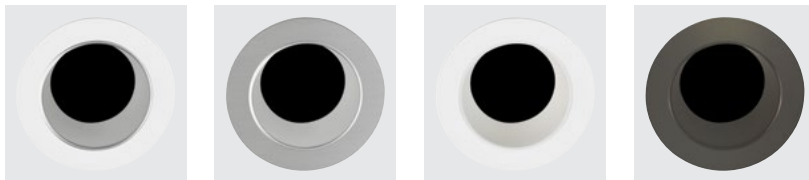

EDL-1004-4 Haze Reflector White Flange
EDL-1005-4 Haze Reflector Satin Aluminum Flange
EDL-1006-4 White Reflector White Flange
EDL-1007-4 Bronze Reflector Bronze Flange