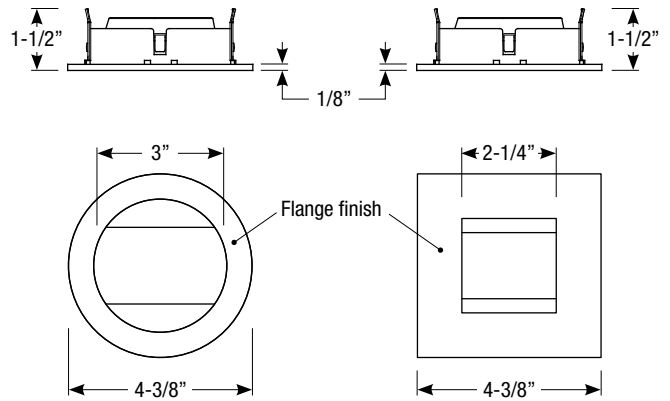

Dimensions

Flush Mount Adapter

EDL-RD-FMA (Round Flush Mount Adapter)
EDL-SQ-FMA (Square Flush Mount Adapter)

Trim Finishes

EDL-1700-4
Single Wall Wash
White Flange

EDL-1701-4
Single Wall Wash
Satin Aluminum Flange

EDL-1702-4
Single Wall Wash
Bronze Flange

EDL-1800-4
Double Wall Wash
White Flange

EDL-1801-4
Double Wall Wash
Satin Aluminum Flange

EDL-1802-4
Double Wall Wash
Bronze Flange

EDL-2300-4
Single Wall Wash
White Flange

EDL-2301-4
Single Wall Wash
Satin Aluminum Flange

EDL-2302-4
Single Wall Wash
Bronze Flange

EDL-2400-4
Double Wall Wash
White Flange

EDL-2401-4
Double Wall Wash
Satin Aluminum Flange

EDL-2402-4
Double Wall Wash
Bronze Flange

Revised 05/14/18