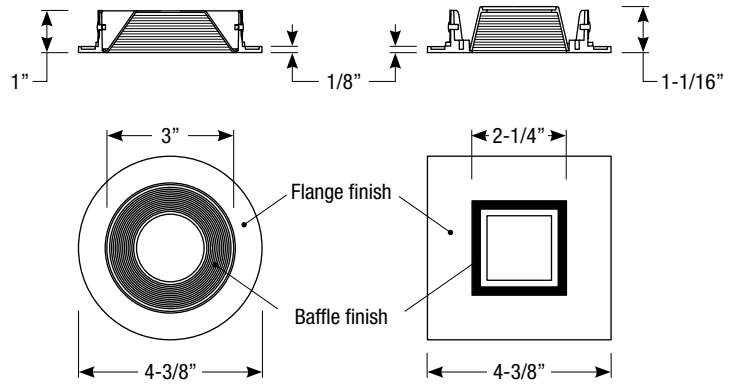

1. Requires trimless mud plate, must specify

Dimensions

Flush Mount Adapter

EDL-RD-FMA (Round Flush Mount Adapter)
EDL-SQ-FMA (Square Flush Mount Adapter)

Trimless Mud Plate

EDL-RD-TR-4 (Round Trimless Mud Plate)