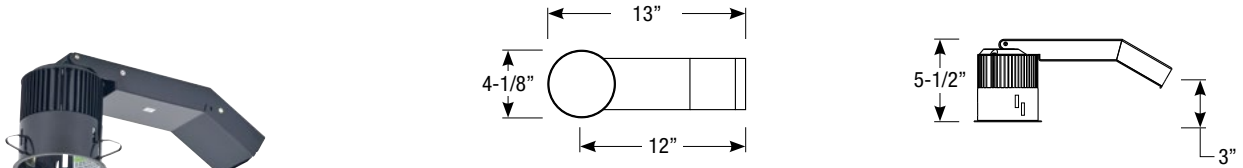

### Dimensions

Ceiling Cut-out: 3-3/4" Ø