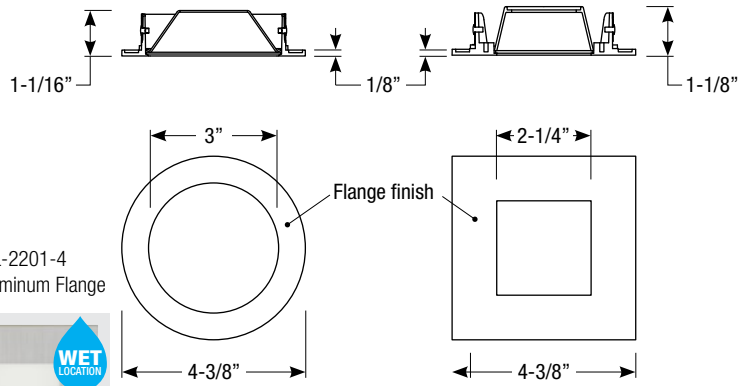

### Dimensions

### Shower Trim Order Matrix (Example: EDL-1201-4)

Series	Aperture / Finish	Rev
EDL	-1200 (Round Shower Trim / White Flange)	-4
	-1201 (Round Shower Trim / Satin Aluminum Flange)	
	-2200 (Square Shower Trim / White Flange)	
	-2201 (Square Shower Trim / Satin Aluminum Flange)	