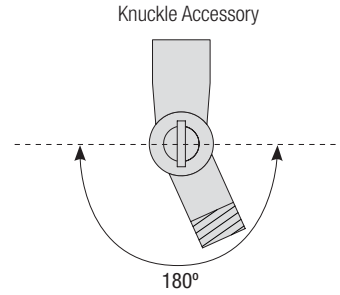

DOME

Aluminum Shade with Solite Lens,
Two-Toned Shade and Lens Ring Option

Catalog #:

Project:

Type:

Date:

Notes:

Knuckle Accessory Order Matrix (Example: 2KNLTTL)

Pipe	Finish	Finish	Coastal Coating Option
2 (1/2" IP)	KNL (Adjustable 180° Knuckle for Arm Mounts)	ABL (Aegean Blue)	(blank) (No coating)
3 (3/4" IP)		BB (Burnished Bronze)	-C (Coating)
		BK (Gloss Black)	
		BLU (Blue)	
		DVG (Dove Gray)	
		FLG (Flannel Gray)	
		GA (Galvanized)	
		LG (Lime Green)	
		MB (Matte Black)	
		MBL (Midnight Blue)	
		PNA (Painted Natural Aluminum)	
		PNC (Painted Natural Copper)	
		RD (Red)	
		SGR (Sage Green)	
		SGW (Semi Gloss White)	
		SND (Sand)	
		SS (Satin Silver)	
		TBZ (Textured Bronze)	
		TGP (Textured Graphite)	
		TNG (Tangerine)	
		TTL (Tahitian Teal)	
		WT (Gloss White)	
		YEL (Yellow)	

Description

Adjustable knuckle for arm mounts that allow luminaire to be rotated up to 180°.

KEY: Standard Finishes

ABL (Aegean Blue)	LG (Lime Green)	SGR (Sage Green)
BB (Burnished Bronze)	MB (Matte Black)	SGW (Semi Gloss White)
BK (Gloss Black)	MBL (Midnight Blue)	SND (Sand)
BLU (Blue)	PNA (Painted Natural Aluminum)	SS (Satin Silver)
DVG (Dove Gray)	PNC (Painted Natural Copper)	TBZ (Textured Bronze)
FLG (Flannel Gray)	RD (Red)	TGP (Textured Graphite)

Specialty Finishes

TNG (Tangerine)	GA (Galvanized)
TTL (Tahitian Teal)	
WT (Gloss White)	
YEL (Yellow)