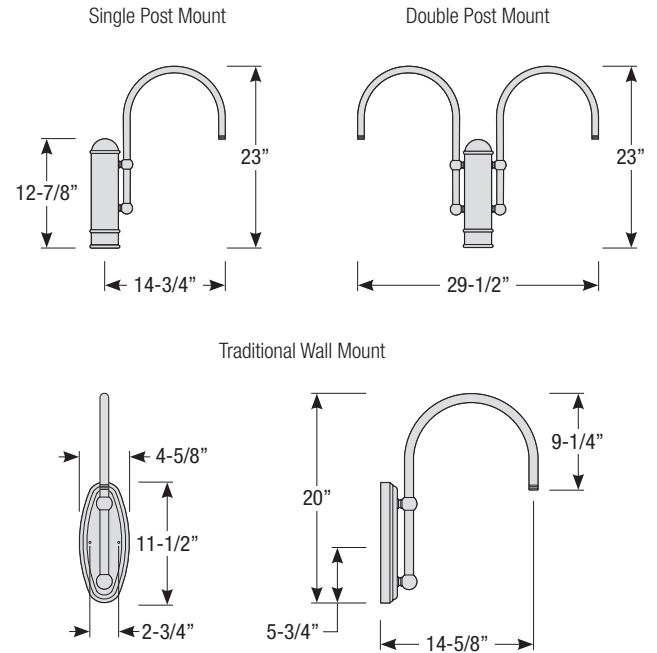

3. Post mount only

Post Type Order Matrix (Example: P8683-96TTL)

Post Type	Finish
PM4946 (Cast Aluminum Post)	ABL (Aegean Blue)
P8683-96 (Cast Aluminum Base w/ 96" Aluminum Post)	BB (Burnished Bronze)
P8683-120 (Cast Aluminum Base w/ 120" Aluminum Post)	BK (Gloss Black)
P8684-96 (96" Straight Aluminum Post)	BLU (Blue)
P8684-120 (120" Straight Aluminum Post)	DVG (Dove Gray)
PM8685 (Cast Aluminum Pier Mount - must be used with straight aluminum post, P8684)	FLG (Flannel Gray)
	GA (Galvanized)
	LG (Lime Green)
	MB (Matte Black)
	MBL (Midnight Blue)
	PNA (Painted Natural Aluminum)
	PNC (Painted Natural Copper)
	RD (Red)
	SGR (Sage Green)
	SGW (Semi Gloss White)
	SND (Sand)
	SS (Satin Silver)
	TBZ (Textured Bronze)
	TGP (Textured Graphite)
	TNG (Tangerine)
	TTL (Tahitian Teal)
	WT (Gloss White)
	YEL (Yellow)

Standard Finishes

ABL (Aegean Blue)	RD (Red)
BB (Burnished Bronze)	SGR (Sage Green)
BK (Gloss Black)	SGW (Semi Gloss White)
BLU (Blue)	SND (Sand)
DVG (Dove Gray)	SS (Satin Silver)
FLG (Flannel Gray)	TBZ (Textured Bronze)
LG (Lime Green)	TGP (Textured Graphite)
MB (Matte Black)	TNG (Tangerine)
MBL (Midnight Blue)	TTL (Tahitian Teal)
PNA (Painted Natural Aluminum)	WT (Gloss White)
PNC (Painted Natural Copper)	YEL (Yellow)

Specialty Finishes

GA (Galvanized)

Spec-00027 Revised 05/07/2020

14508 Nelson Ave. City of Industry, CA 91744 • tel: 626.336.4511 • fax: 626.330.4266 • www.TroyRLM.com
©2020 Troy-RLM Lighting, A Division of Troy-CSL Lighting, Inc. All rights reserved. Subject to change without notice.