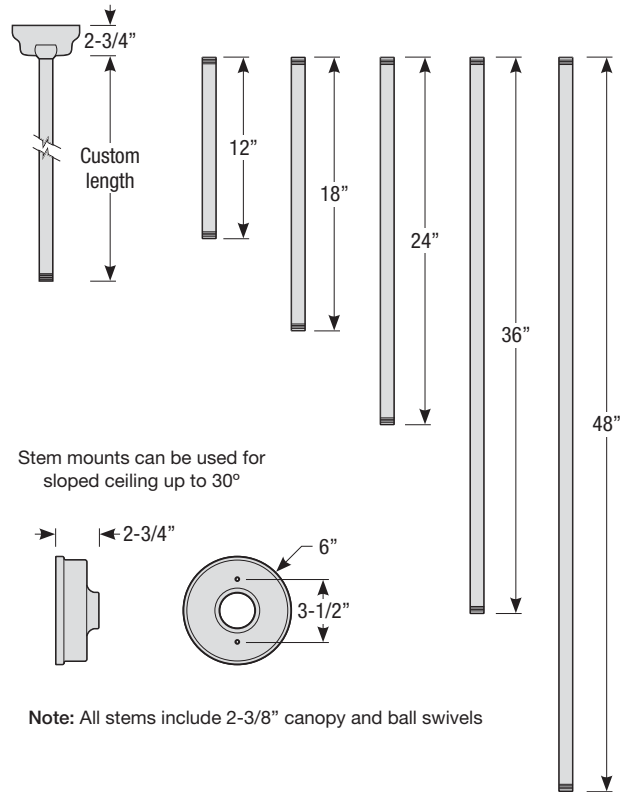

DOME

Aluminum Shade with Solite Lens,
Two-Toned Shade and Lens Ring Option

Catalog #:

Project:

Date:

Type:

Notes:

Stem Mount Order Matrix (Example: 2HS36TTL)

Pipe	Stem Length	Finish	Coastal Coating Option
2 (1/2" IP)	HS12 (12")	ABL (Aegean Blue)	(blank) (No coating)
	HS18 (18")	BB (Burnished Bronze)	-C (Coating)
	HS24 (24")	BK (Gloss Black)	
	HS36 (36")	BLU (Blue)	
	HS48 (48")	DVG (Dove Gray)	
	HS__ (Custom length from 2" up to 60")	FLG (Flannel Gray)	
		GA (Galvanized)	
		LG (Lime Green)	
		MB (Matte Black)	
		MBL (Midnight Blue)	
		PNA (Painted Natural Aluminum)	
		PNC (Painted Natural Copper)	
		RD (Red)	
		SGR (Sage Green)	
	SGW (Semi Gloss White)		
	SND (Sand)		
	SS (Satin Silver)		
	TBZ (Textured Bronze)		
	TGP (Textured Graphite)		
	TNG (Tangerine)		
	TTL (Tahitian Teal)		
	WT (Gloss White)		
	YEL (Yellow)		

KEY: Standard Finishes

ABL (Aegean Blue)	LG (Lime Green)	SGR (Sage Green)
BB (Burnished Bronze)	MB (Matte Black)	SGW (Semi Gloss White)
BK (Gloss Black)	MBL (Midnight Blue)	SND (Sand)
BLU (Blue)	PNA (Painted Natural Aluminum)	SS (Satin Silver)
DVG (Dove Gray)	PNC (Painted Natural Copper)	TBZ (Textured Bronze)
FLG (Flannel Gray)	RD (Red)	TGP (Textured Graphite)

Specialty Finishes

TNG (Tangerine)	GA (Galvanized)
TTL (Tahitian Teal)	
WT (Gloss White)	
YEL (Yellow)