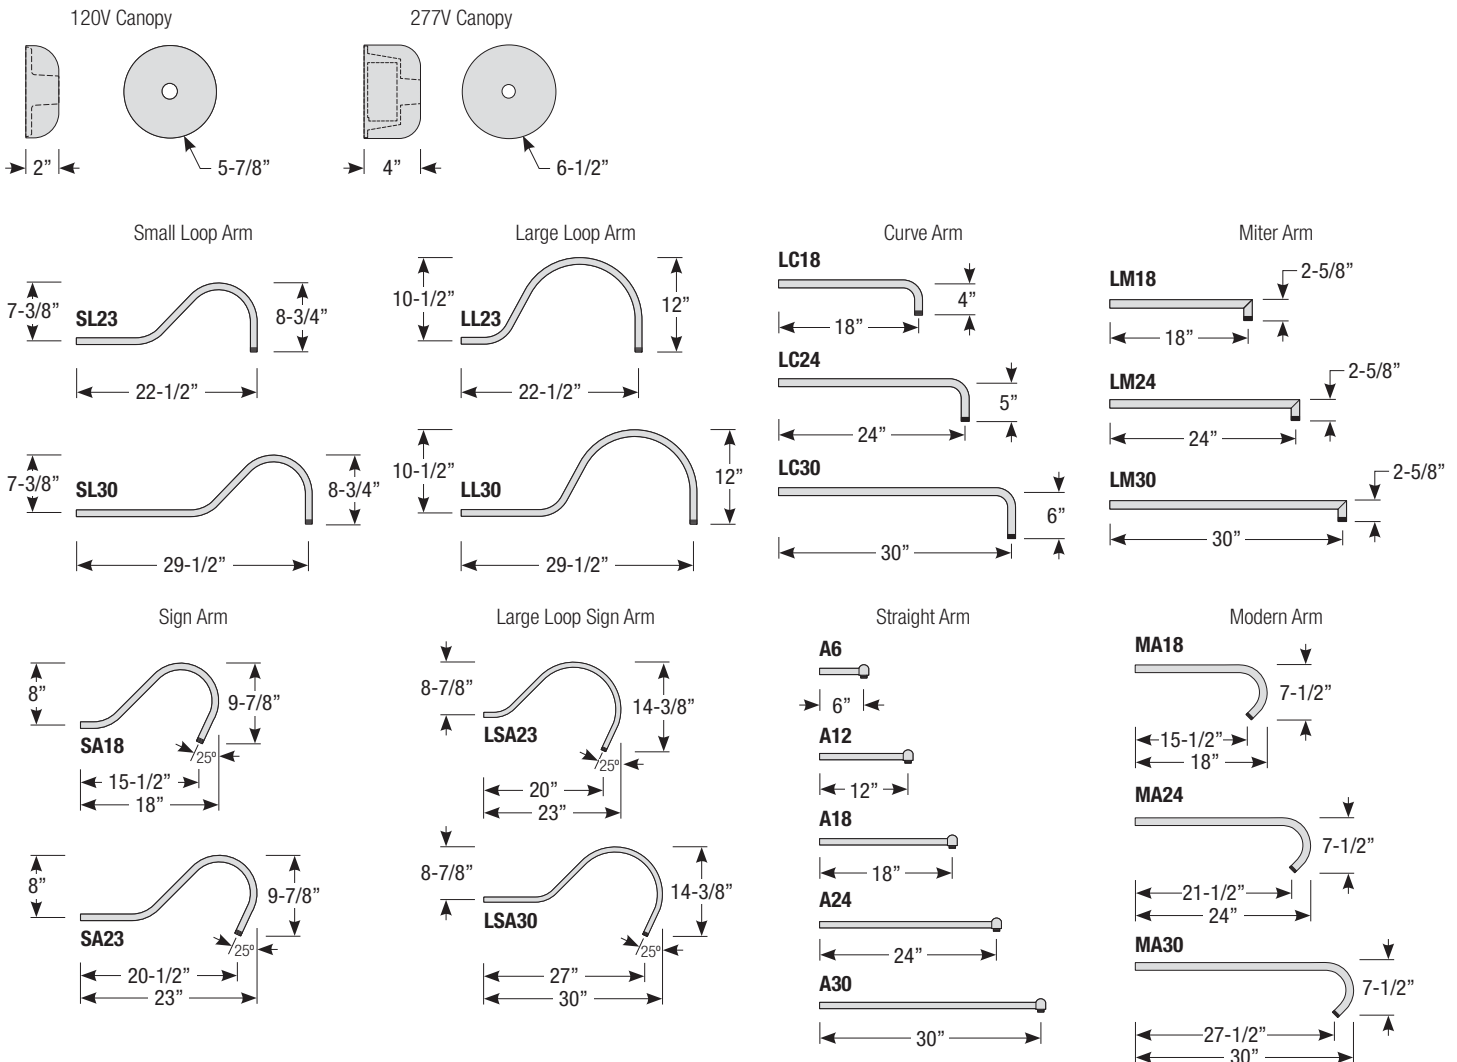

Standard Finishes

- **ABL** (Aegean Blue)
- **BB** (Burnished Bronze)
- **BK** (Gloss Black)
- **BLU** (Blue)
- **DVG** (Dove Gray)
- **FLG** (Flannel Gray)
- **LG** (Lime Green)
- **MB** (Matte Black)
- **MBL** (Midnight Blue)
- **PNA** (Painted Natural Aluminum)
- **PNC** (Painted Natural Copper)
- **RD** (Red)
- **SGR** (Sage Green)
- **SGW** (Semi Gloss White)
- **SND** (Sand)
- **SS** (Satin Silver)
- **TBZ** (Textured Bronze)
- **TGP** (Textured Graphite)
- **TNG** (Tangerine)
- **TTL** (Tahitian Teal)
- **WT** (Gloss White)
- **YEL** (Yellow)

Specialty Finishes

- **GA** (Galvanized)

Note: All arm mounts include canopy

Spec-00027 Revised 05/07/2020