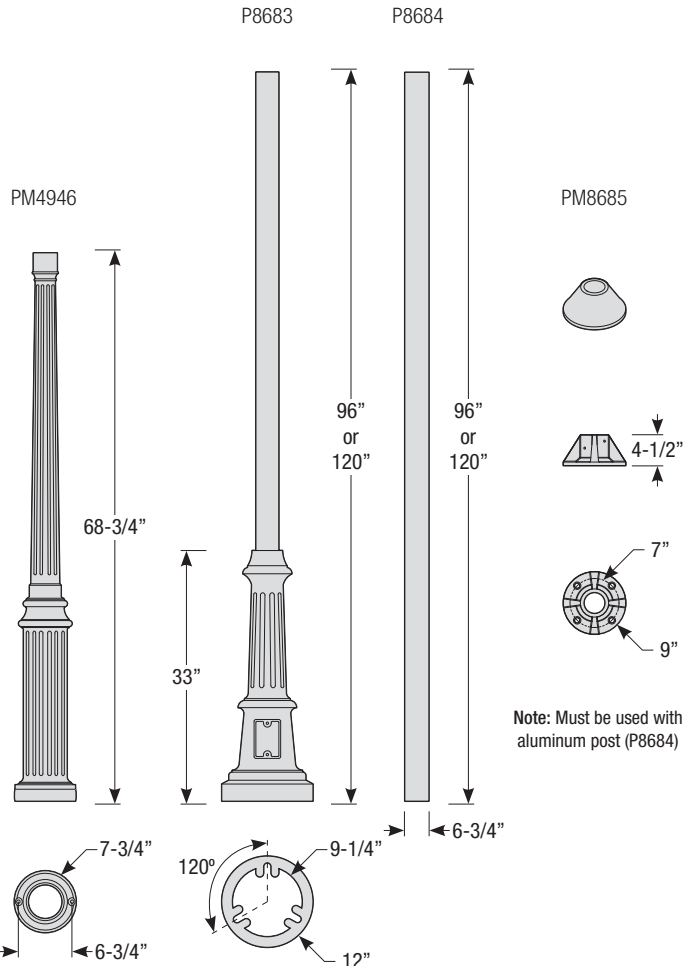

3. Post mount only

Post Type Order Matrix (Example: P8683-96TTL)

Post Type	Finish
PM4946 (Cast Aluminum Post)	ABL (Aegean Blue)
P8683-96 (Cast Aluminum Base w/ 96" Aluminum Post)	BB (Burnished Bronze)
P8683-120 (Cast Aluminum Base w/ 120" Aluminum Post)	BK (Gloss Black)
P8684-96 (96" Straight Aluminum Post)	BLU (Blue)
P8684-120 (120" Straight Aluminum Post)	DVG (Dove Gray)
PM8685 (Cast Aluminum Pier Mount - must be used with straight aluminum post, P8684)	FLG (Flannel Gray)
	GA (Galvanized)
	LG (Lime Green)
	MB (Matte Black)
	MBL (Midnight Blue)
	PNA (Painted Natural Aluminum)
	PNC (Painted Natural Copper)
	RD (Red)
	SGR (Sage Green)
	SGW (Semi Gloss White)
	SND (Sand)
	SS (Satin Silver)
	TBZ (Textured Bronze)
	TGP (Textured Graphite)
	TNG (Tangerine)
	TTL (Tahitian Teal)
	WT (Gloss White)
	YEL (Yellow)

Standard Finishes

ABL (Aegean Blue)	RD (Red)
BB (Burnished Bronze)	SGR (Sage Green)
BK (Gloss Black)	SGW (Semi Gloss White)
BLU (Blue)	SND (Sand)
DVG (Dove Gray)	SS (Satin Silver)
FLG (Flannel Gray)	TBZ (Textured Bronze)
LG (Lime Green)	TGP (Textured Graphite)
MB (Matte Black)	TNG (Tangerine)
MBL (Midnight Blue)	TTL (Tahitian Teal)
PNA (Painted Natural Aluminum)	WT (Gloss White)
PNC (Painted Natural Copper)	YEL (Yellow)

Specialty Finishes

GA (Galvanized)

Spec-00027 Revised 05/07/2020

14508 Nelson Ave. City of Industry, CA 91744 • tel: 626.336.4511 • fax: 626.330.4266 • www.TroyRLM.com
©2020 Troy-RLM Lighting, A Division of Troy-CSL Lighting, Inc. All rights reserved. Subject to change without notice.