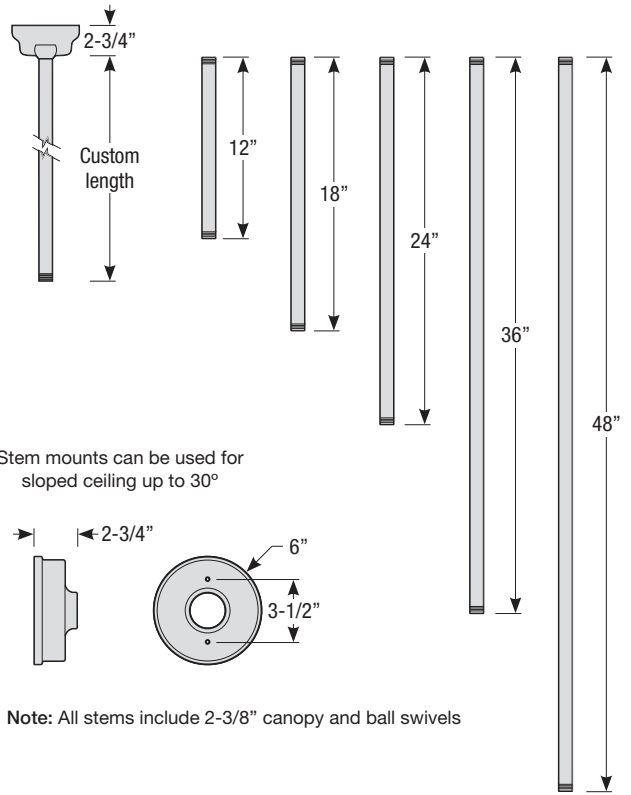

## Mounting

- 1/2" or 3/4" IP for arms. Flush mount, stems and post available only in 1/2"
- 9' Pendant cord available in black or white cord (includes 5" canopy with the same finish as the shade)

Note: All stems include 2-3/8" canopy and ball swivels