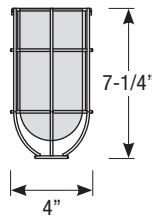

Wire Cage with Glass Enclosure

- Wire cage can be specified in all standard and specialized finishes, and will match shade finish unless otherwise specified (Note: For galvanized shade finishes, wire cage is finished in Painted Natural Aluminum)
- Glass is available in clear (-CGWC) and frosted (-FGWC)