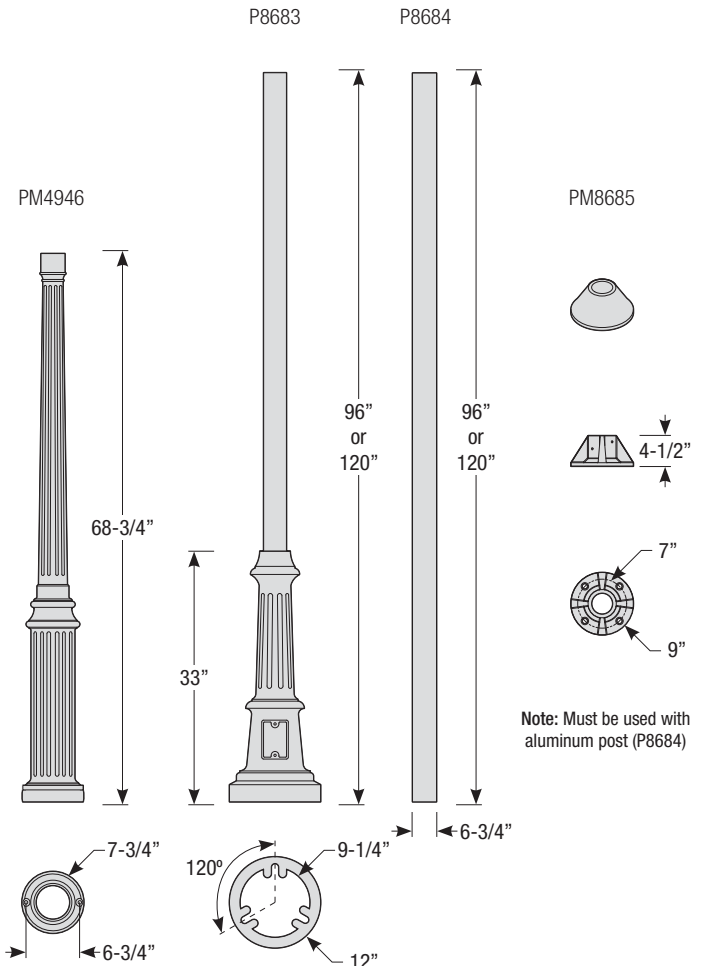

Specialty Finishes

 GA (Galvanized)

Note: Must be used with aluminum post (P8684)

Spec-00026 Revised 05/07/2020

14508 Nelson Ave. City of Industry, CA 91744 • tel: 626.336.4511 • fax: 626.330.4266 • www.TroyRLM.com
©2020 Troy-RLM Lighting, A Division of Troy-CSL Lighting, Inc. All rights reserved. Subject to change without notice.