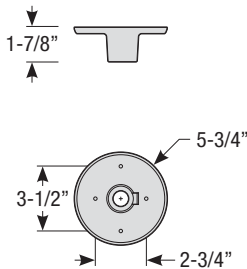

Ceiling Flush Mount Canopy

Note: Ceiling flush mount canopy includes 2" stem

Pendant Canopy