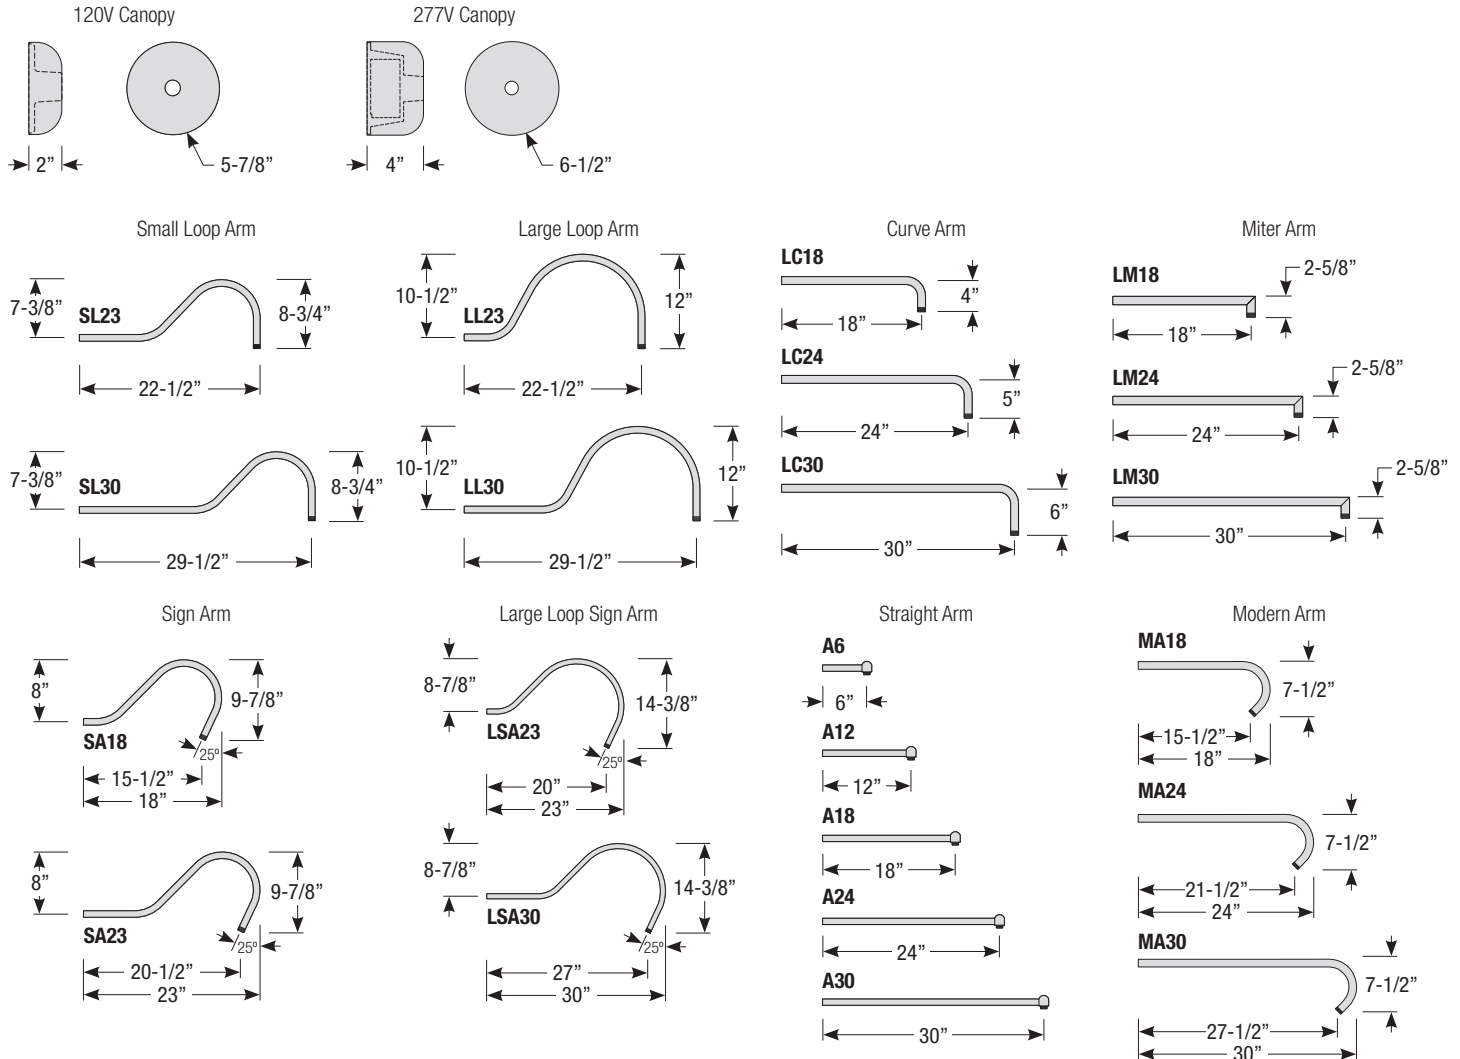

Standard Finishes

ABL (Aegean Blue)	RD (Red)
BB (Burnished Bronze)	SGR (Sage Green)
BK (Gloss Black)	SGW (Semi Gloss White)
BLU (Blue)	SND (Sand)
DVG (Dove Gray)	SS (Satin Silver)
FLG (Flannel Gray)	TBZ (Textured Bronze)
LG (Lime Green)	TGP (Textured Graphite)
MB (Matte Black)	TNG (Tangerine)
MBL (Midnight Blue)	TTL (Tahitian Teal)
PNA (Painted Natural Aluminum)	WT (Gloss White)
PNC (Painted Natural Copper)	YEL (Yellow)

Specialty Finishes

GA (Galvanized)

Note: All arm mounts include canopy

Spec-00026 Revised 05/07/2020