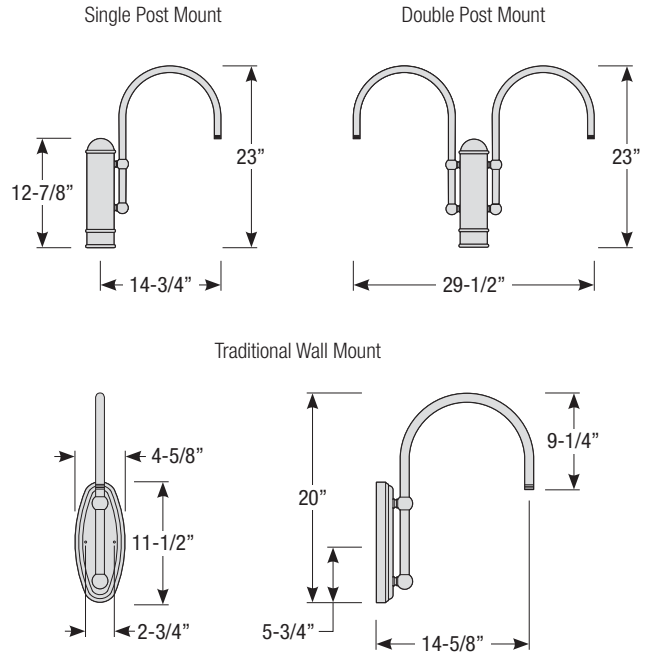

DEEP REFLECTOR

Aluminum Shade
with Glass and Guard Options

Catalog #:

Project:

Date:

Type:

Notes:

Post / Wall Mount Order Matrix (Example: 2W1MBL)

Pipe	Mount Type	Finish	Input Voltage
2 (1/2" IP)	P1 (Single Post Mount) P2 (Double Post Mount) W1 (Traditional Wall Mount)	ABL (Aegean Blue)	(blank) (120V)
		BB (Burnished Bronze)	-27* (277V)
		BK (Gloss Black)	
		BLU (Blue)	
		DVG (Dove Gray)	
		FLG (Flannel Gray)	
		GA (Galvanized)	
		LG (Lime Green)	
		MB (Matte Black)	
		MBL (Midnight Blue)	
		PNA (Painted Natural Aluminum)	
		PNC (Painted Natural Copper)	
		RD (Red)	
SGR (Sage Green)			
SGW (Semi Gloss White)			
SND (Sand)			
SS (Satin Silver)			
TBZ (Textured Bronze)			
TGP (Textured Graphite)			
TNG (Tangerine)			
TTL (Tahitian Teal)			
WT (Gloss White)			
YEL (Yellow)			

5. Wall mount only

6. Post mount only

Post Type Order Matrix (Example: P8683-96MBL)

Post Type	Finish
PM4946 (Cast Aluminum Post)	ABL (Aegean Blue)
P8683-96 (Cast Aluminum Base w/ 96" Aluminum Post)	BB (Burnished Bronze)
P8683-120 (Cast Aluminum Base w/ 120" Aluminum Post)	BK (Gloss Black)
P8684-96 (96" Straight Aluminum Post)	BLU (Blue)
P8684-120 (120" Straight Aluminum Post)	DVG (Dove Gray)
PM8685 (Cast Aluminum Pier Mount - must be used with straight aluminum post, P8684)	FLG (Flannel Gray)
	GA (Galvanized)
	LG (Lime Green)
	MB (Matte Black)
	MBL (Midnight Blue)
	PNA (Painted Natural Aluminum)
	PNC (Painted Natural Copper)
	RD (Red)
	SGR (Sage Green)
	SGW (Semi Gloss White)
	SND (Sand)
	SS (Satin Silver)
	TBZ (Textured Bronze)
	TGP (Textured Graphite)
	TNG (Tangerine)
	TTL (Tahitian Teal)
	WT (Gloss White)
	YEL (Yellow)

Standard Finishes

 ABL (Aegean Blue)	 RD (Red)
 BB (Burnished Bronze)	 SGR (Sage Green)
 BK (Gloss Black)	 SGW (Semi Gloss White)
 BLU (Blue)	 SND (Sand)
 DVG (Dove Gray)	 SS (Satin Silver)
 FLG (Flannel Gray)	 TBZ (Textured Bronze)
 LG (Lime Green)	 TGP (Textured Graphite)
 MB (Matte Black)	 TNG (Tangerine)
 MBL (Midnight Blue)	 TTL (Tahitian Teal)
 PNA (Painted Natural Aluminum)	 WT (Gloss White)
 PNC (Painted Natural Copper)	 YEL (Yellow)