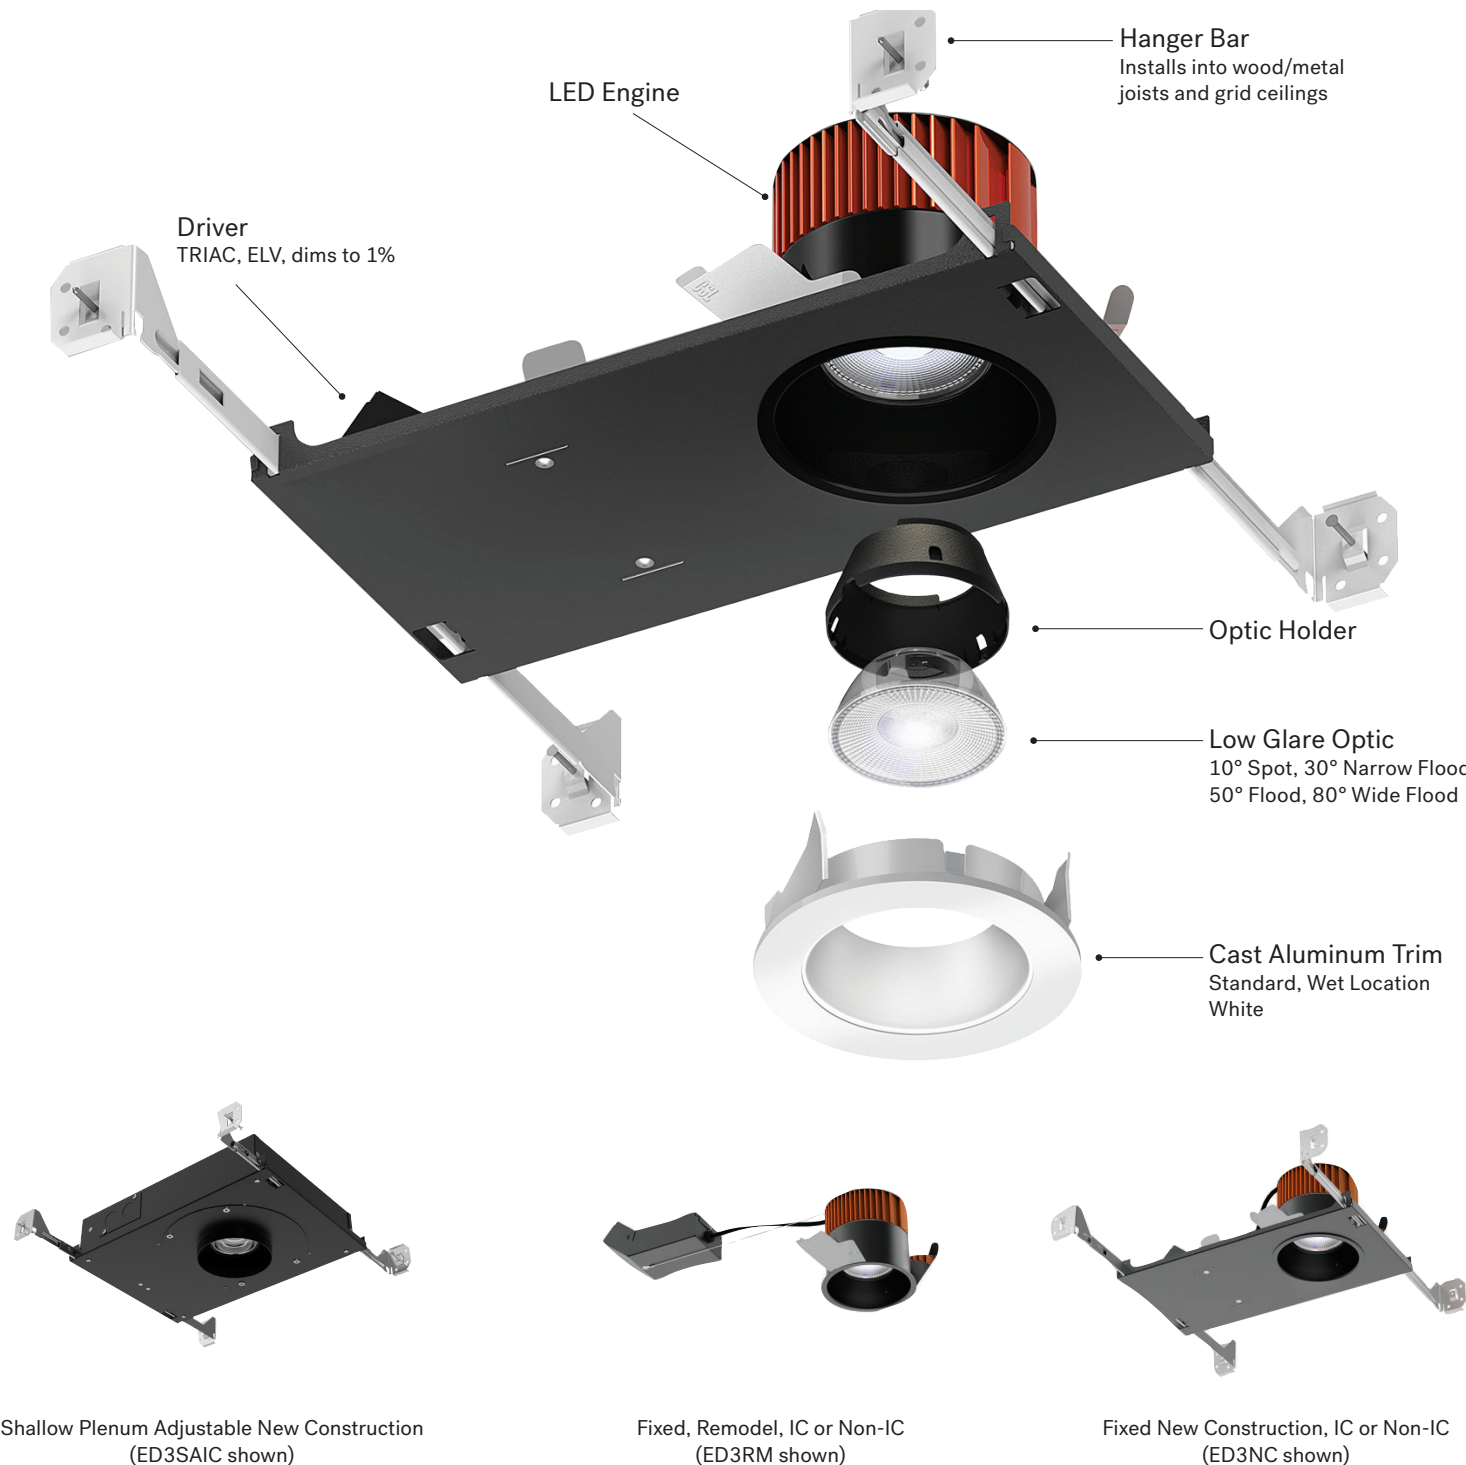

CSL | ECO DOWNLIGHTS

HIGH-PERFORMANCE ILLUMINATION FOR EVERY SPACE
1", 3", 5" LED RECESSED DOWNLIGHT

CSL | ECO DOWNLIGHTS

Meet the high-performance, cost-effective LED Downlight designed to over-deliver on light quality, efficiency, and versatility. The ECO downlight from CSL offers an LED solution that fits any application, including general, task, or accent lighting for residential, commercial, hospitality and retail spaces. The ECO Downlight is available in adjustable and fixed models and can be installed into shallow plenums as low as 2¾" for the 1" light and 2½" for the 3" and 5".

1", 3", 5" apertures deliver 700 to 2700 lumens with minimal glare. CSL uses the highest quality 90+ CRI, 2-Step SDCM LED chips powered by high-performance dimming drivers. ECO housings pair perfectly with your choice of trim style and colors to bring the light where you need it and provide a clean ceiling aesthetic.

TRIM OPTIONS (3" trims shown)

ECO Downlights are compatible with a wide variety of trims, creating the perfect finishing touch for commercial and residential spaces.

ECO DOWNLIGHTS

	1"	3"	5"
RATED WATTAGES	12W & 10W 14W (SAIC Warm Dim)	21W & 12W 15W (NIC & RIC Warm Dim)	30W, 25W (SAIC), 16W (NIC & RIC Warm Dim)
DELIVERED LUMENS	UP TO 1005 LM	UP TO 2158 LM	UP TO 3132 LM
EFFICACY	UP TO 127 LPW	UP TO 108 LPW	UP TO 136 LPW
ADJUSTABILITY	0° TO 30° TILT (ADJUSTABLE HOUSINGS ONLY)	0° TO 45° TILT (ADJUSTABLE HOUSINGS ONLY)	
OPTICS	50° INSTALLED, 10°, 30°, 80° AVAILABLE		
MEDIA	CLEAR, SOLITE, FROSTED, LINEAR SPREAD, HEX LOUVER		
CCT @ 90 CRI	2700K, 3000K, 3500K, 4000K, WARM DIM		
LED LIFETIME	>55,000 HRS @ L80		
INPUT VOLTAGE	120/277V 50/60Hz		
DIMMING TYPES	TRIAC, ELV AND 0-10V, DIMS TO 1%		
MINIMUM PLENUM	SHALLOW PLENUM DOWN TO 2½"		
SERVICABILITY	BELOW CEILING ACCESS		