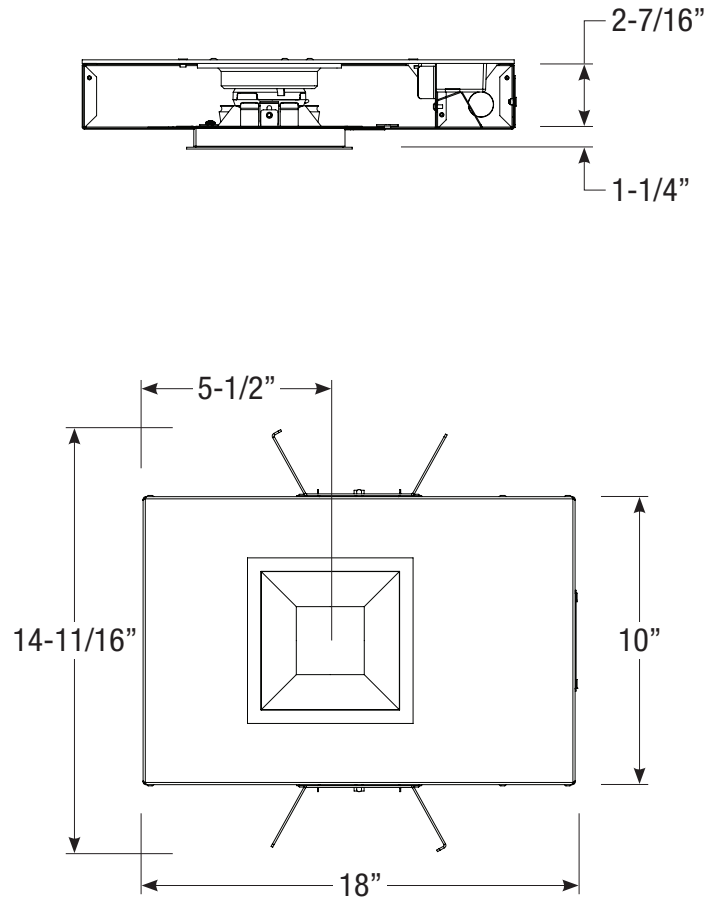

**4" acrobat LED Downlight**  
Non-IC Shallow New Construction Housing  
Round or Square / Trimmed or Trimless

**A4-NCSP**

**ROUND**

Ceiling Cut-out: 5-3/8" Ø

Revised 07/01/2018

**4" acrobat LED Downlight**  
Non-IC Shallow New Construction Housing  
Round or Square / Trimmed or Trimless

**A4-NCSP**

**SQUARE**

Ceiling Cut-out: 5-3/8" x 5-3/8"

Revised 07/01/2018