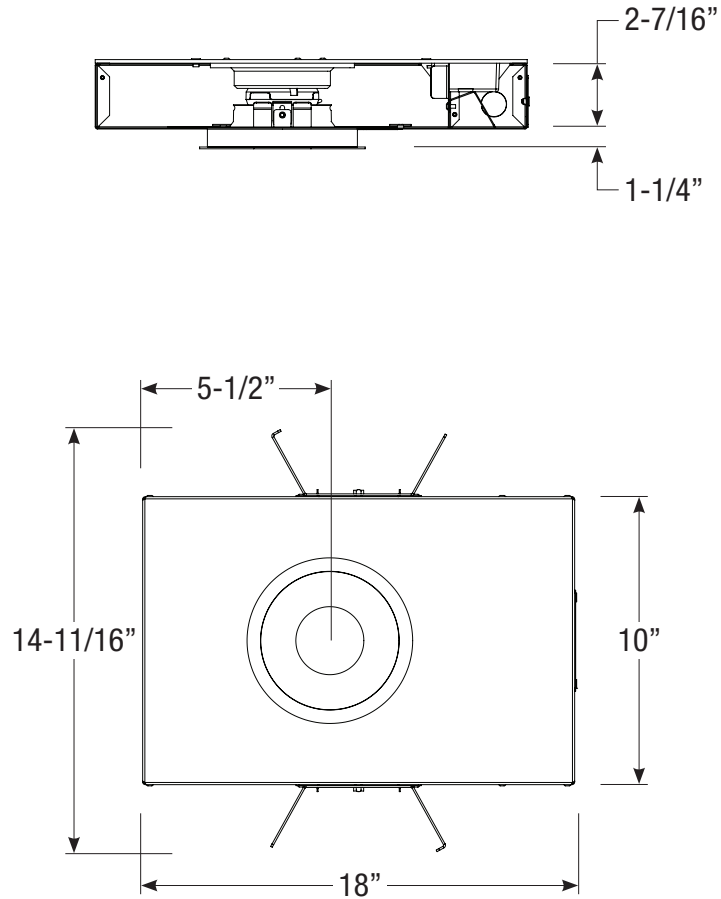

**4" acrobat LED Downlight**  
Non-IC Shallow New Construction Housing  
Round or Square / Trimmed or Trimless

**A4-NCSP**

**ROUND**

Ceiling Cut-out: 5-3/8" Ø

Revised 07/01/2018

**4" acrobat LED Downlight**  
Non-IC Shallow New Construction Housing  
Round or Square / Trimmed or Trimless

**A4-NCSP**

**SQUARE**

Ceiling Cut-out: 5-3/8" x 5-3/8"

Revised 07/01/2018