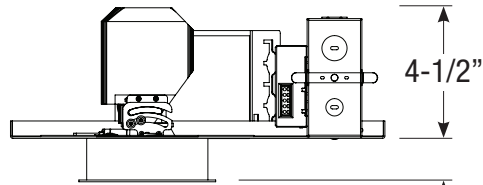

3" acrobat LED Downlight
Non-IC New Construction Housing
Round or Square / Trimmed or Trimless

A3-NC

ROUND

1-3/4"
(2" extended collar available,
must specify)

Ceiling Cut-out: 4-1/4" Ø

Revised 07/01/2018

3" acrobat LED Downlight
Non-IC New Construction Housing
Round or Square / Trimmed or Trimless

A3-NC

SQUARE

Ceiling Cut-out: 4-1/4" x 4-1/4"

Revised 07/01/2018