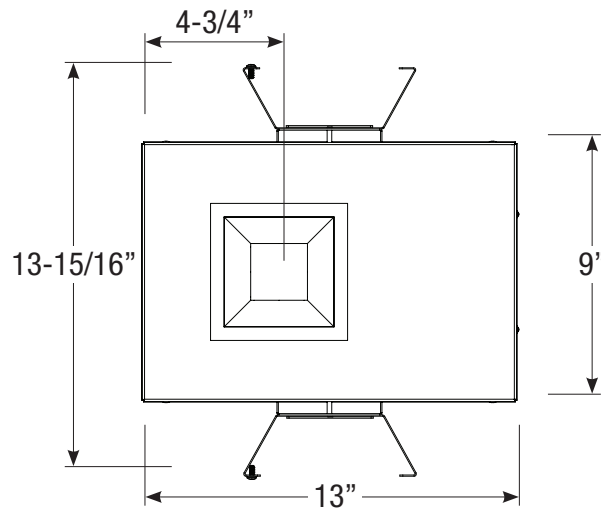

3" acrobat LED Downlight
Non-IC New Construction Housing
Round or Square / Trimmed or Trimless

A3-NC

ROUND

1-3/4"
(2" extended collar available,
must specify)

Ceiling Cut-out: 4-1/4" Ø

Revised 07/01/2018

3" acrobat LED Downlight
Non-IC New Construction Housing
Round or Square / Trimmed or Trimless

A3-NC

SQUARE

Ceiling Cut-out: 4-1/4" x 4-1/4"

Revised 07/01/2018