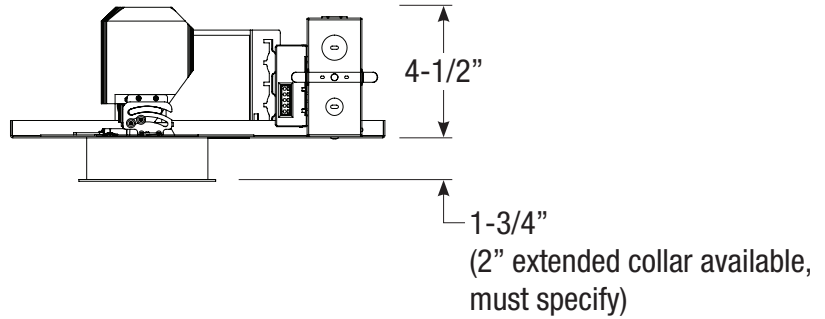

3" acrobat LED Downlight
Non-IC New Construction Housing
Round or Square / Trimmed or Trimless

A3-NC

ROUND

1-3/4"
(2" extended collar available,
must specify)

Ceiling Cut-out: 4-1/4" Ø

Revised 07/01/2018

3" acrobat LED Downlight
Non-IC New Construction Housing
Round or Square / Trimmed or Trimless

A3-NC

SQUARE

Ceiling Cut-out: 4-1/4" x 4-1/4"

Revised 07/01/2018