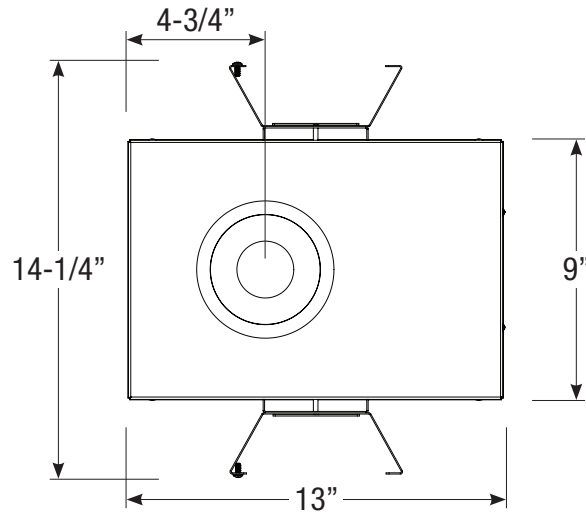

3" acrobat LED Downlight
Non-IC New Construction Housing
Round or Square / Trimmed or Trimless

A3-NC

ROUND

1-3/4"
(2" extended collar available,
must specify)

Ceiling Cut-out: 4-1/4" Ø

Revised 07/01/2018

3" acrobat LED Downlight
Non-IC New Construction Housing
Round or Square / Trimmed or Trimless

A3-NC

SQUARE

Ceiling Cut-out: 4-1/4" x 4-1/4"

Revised 07/01/2018