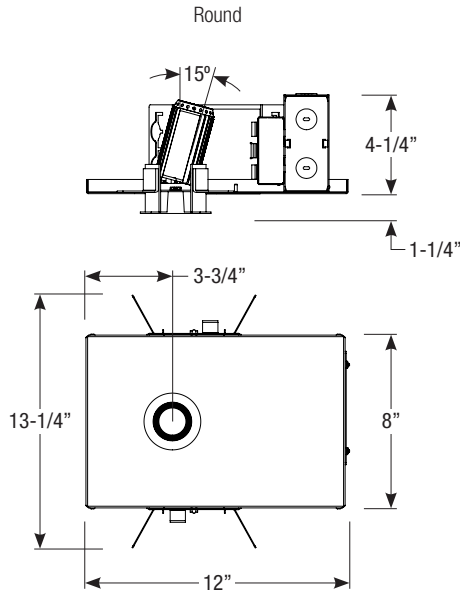

Round or Square / Trimmed or Trimless

Catalog #:

Type:

Project:

Date:

Notes:

Housing Dimensions

Ceiling Cut-out: 2-5/8" Ø

Ceiling Cut-out: 2-5/8" x 2-5/8"

Trim Dimensions

Spec-00049 Revised 04/27/2020