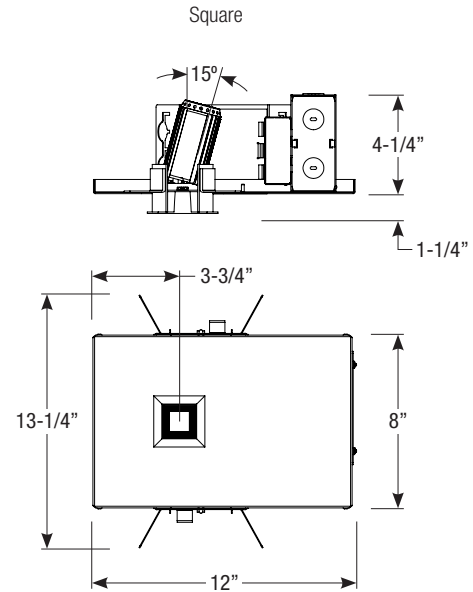

Round or Square / Trimmed or Trimless

Catalog #:

Type:

Project:

Date:

Notes:

Housing Dimensions

Ceiling Cut-out: 2-5/8" Ø

Ceiling Cut-out: 2-5/8" x 2-5/8"

Trim Dimensions

Spec-00049 Revised 04/27/2020