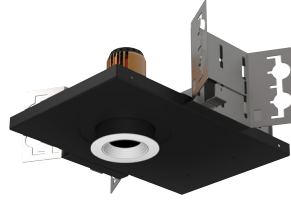

1" acrobat LED Baffle Downlight

Non-IC New Construction Housing

Round or Square / Trimmed or Trimless

Wattage	CCT	Delivered Lumens	Efficacy
10W	3000K	781lm	78lpw
15W	3000K	1163lm	78lpw

Lumens will vary depending on CCT & optic

Description

- Acrobat downlight delivers over 1150lm through a 1" aperture with four optical distributions. Delivered lumens are maintained in different ceiling thicknesses.
- No above ceiling access required except for certain specified driver configurations

Field Replaceable LED Light Engine

- 10W or 15W LED with 2 SDCM binning
- 2700K, 3000K, 3500K or 4000K at 90 CRI
- Field replaceable optics available in spot, narrow flood, flood or wide flood
- 50,000 hours at 70% lumen maintenance (L70)