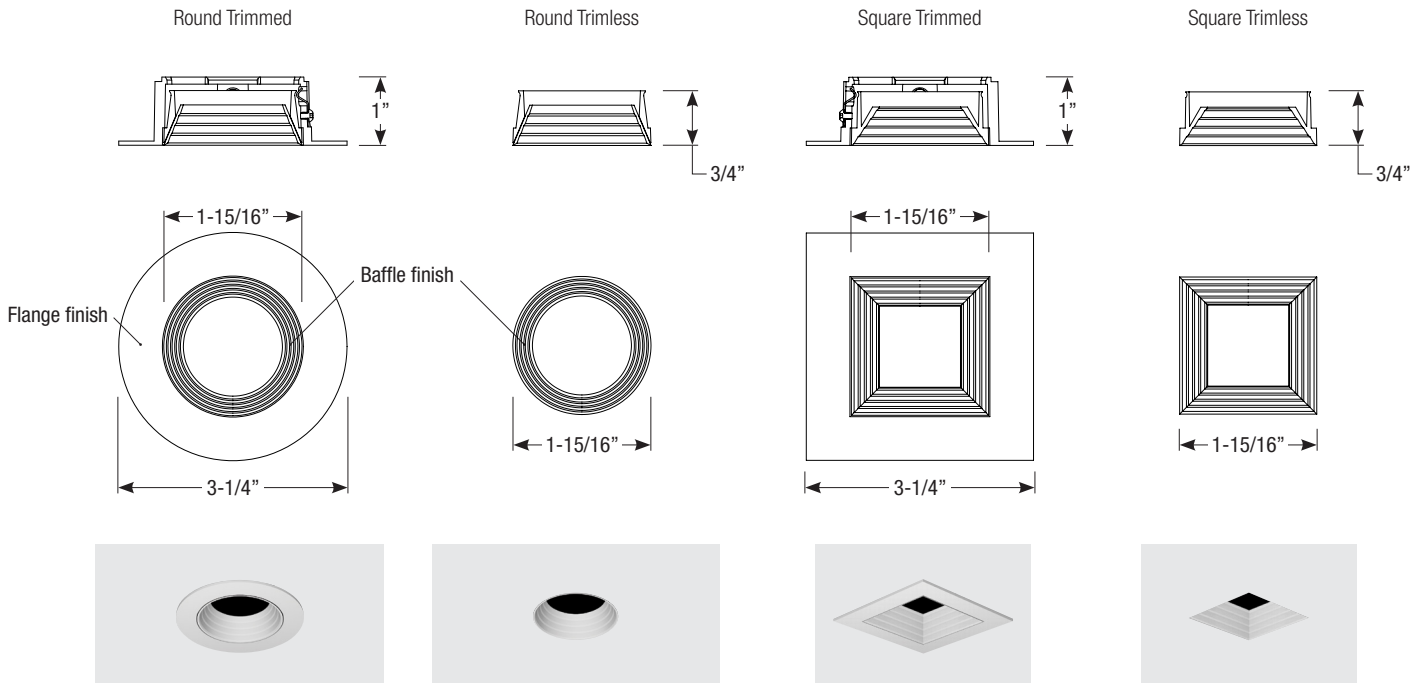

Round or Square / Trimmed or Trimless

Catalog #:

Type:

Project:

Date:

Notes:

Housing Dimensions

Ceiling Cut-out: 2-5/8" Ø

Ceiling Cut-out: 2-5/8" x 2-5/8"

Trim Dimensions

Spec-00049 Revised 04/27/2020