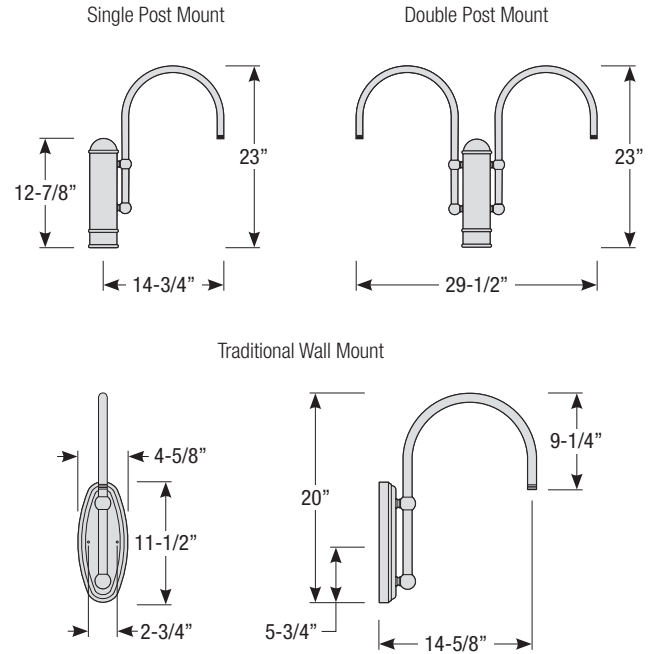

3. Post mount only

Post Type Order Matrix (Example: P8683-96SS)

Post Type	Finish
PM4946 (Cast Aluminum Post)	ABL (Aegean Blue)
P8683-96 (Cast Aluminum Base w/ 96" Aluminum Post)	BB (Burnished Bronze)
P8683-120 (Cast Aluminum Base w/ 120" Aluminum Post)	BK (Gloss Black)
P8684-96 (96" Straight Aluminum Post)	BLU (Blue)
P8684-120 (120" Straight Aluminum Post)	DVG (Dove Gray)
PM8685 (Cast Aluminum Pier Mount - must be used with straight aluminum post, P8684)	FLG (Flannel Gray)
	GA (Galvanized)
	LG (Lime Green)
	MB (Matte Black)
	MBL (Midnight Blue)
	PNA (Painted Natural Aluminum)
	PNC (Painted Natural Copper)
	RD (Red)
	SGR (Sage Green)
	SGW (Semi Gloss White)
	SND (Sand)
	SS (Satin Silver)
	TBZ (Textured Bronze)
	TGP (Textured Graphite)
	TNG (Tangerine)
	TTL (Tahitian Teal)
	WT (Gloss White)
	YEL (Yellow)

Standard Finishes

	ABL (Aegean Blue)		RD (Red)
	BB (Burnished Bronze)		SGR (Sage Green)
	BK (Gloss Black)		SGW (Semi Gloss White)
	BLU (Blue)		SND (Sand)
	DVG (Dove Gray)		SS (Satin Silver)
	FLG (Flannel Gray)		TBZ (Textured Bronze)
	LG (Lime Green)		TGP (Textured Graphite)
	MB (Matte Black)		TNG (Tangerine)
	MBL (Midnight Blue)		TTL (Tahitian Teal)
	PNA (Painted Natural Aluminum)		WT (Gloss White)
	PNC (Painted Natural Copper)		YEL (Yellow)

Specialty Finishes

	GA (Galvanized)

Spec-00041 Revised 05/07/2020

14508 Nelson Ave. City of Industry, CA 91744 • tel: 626.336.4511 • fax: 626.330.4266 • www.TroyRLM.com
©2020 Troy-RLM Lighting, A Division of Troy-CSL Lighting, Inc. All rights reserved. Subject to change without notice.