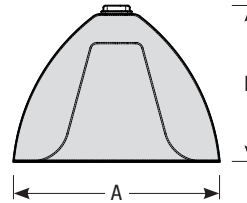

TEAR

Aluminum Shade
with White Inner Diffuser

Catalog #:

Project:

Type:

Date:

Notes:

Electrical

- 120V input (277V available in arm and post option only)
- Integrated power supply allows the fixture to be connected directly into line voltage
- Pre-wired and ready for install
- LED is dimmable with Incandescent/Triac dimmers

Mounting

- 1/2" or 3/4" IP for arms. Flush mount, stems and post available only in 1/2"
- 9' Pendant cord available in black or white cord (includes 5" canopy with the same finish as the shade)

Finishes

- Shade and mounting finish options
- Available in 21 standard and 2 specialty finishes with optional coastal coating to protect finish in coastal environments (add "-C" to the finish)
- Inner shade is painted semi gloss white
- Consult factory for custom finish options

Listing

UL listed to US and Canadian standards for wet locations

	A	B
TR12	12"	10"
TR14	14"	10"
TR16	16"	11"
TR18	18"	12"

Tear Order Matrix (Example: TR18LED1835ABL-2)

Diameter	Lamp / LED	Shade Finish	Coastal Coating Option	Mounting Type
TR12 (12")	M (Medium Base, 100W max.)	ABL Aegean Blue	(blank) (No coating)	-2 (1/2" IP)
TR14 (14")	GU2413¹ (13W GU24 / 2700K)	BB (Burnished Bronze)	-C (Coating)	-3 (3/4" IP)
TR16 (16")	GU2418¹ (18W GU24 / 2700K)	BK (Gloss Black)		-B (Black Cord Pendant)
TR18 (18")	GU2426¹ (26W GU24 / 2700K)	BLU (Blue)		-W (White Cord Pendant)
	GU2426¹ (26W GU24 / 2700K)	DVG (Dove Gray)		-F (Flush Mount)
	GU2432¹ (32W GU24 / 2700K)	FLG (Flannel Gray)		
	GU2442¹ (42W GU24 / 2700K)	GA (Galvanized)		
	LED1227^{1,2} (12W LED / 2700K / 90 CRI / 844lm)	LG (Lime Green)		
	LED1230^{1,2} (12W LED / 3000K / 90 CRI / 861lm)	MB (Matte Black)		
	LED1235^{1,2} (12W LED / 3500K / 90 CRI / 872lm)	MBL (Midnight Blue)		
	LED1240^{1,2} (12W LED / 4000K / 90 CRI / 889lm)	PNA (Painted Natural Aluminum)		
	LED1827^{1,2} (18W LED / 2700K / 90 CRI / 1265lm)	PNC (Painted Natural Copper)		
	LED1830^{1,2} (18W LED / 3000K / 90 CRI / 1288lm)	RD (Red)		
	LED1835^{1,2} (18W LED / 3500K / 90 CRI / 1311lm)	SGR (Sage Green)		
	LED1840^{1,2} (18W LED / 4000K / 90 CRI / 1334lm)	SGW (Semi Gloss White)		
		SND (Sand)		
		SS (Satin Silver)		
		TBZ (Textured Bronze)		
		TGP (Textured Graphite)		
		TNG (Tangerine)		
		TTL (Tahitian Teal)		
		WT (Gloss White)		
		YEL (Yellow)		

1. Lamps must be specified, and are not included in shade cost
2. Lumen are raw LED value

KEY: Standard Finishes

ABL (Aegean Blue)	LG (Lime Green)	SGR (Sage Green)
BB (Burnished Bronze)	MB (Matte Black)	SGW (Semi Gloss White)
BK (Gloss Black)	MBL (Midnight Blue)	SND (Sand)
BLU (Blue)	PNA (Painted Natural Aluminum)	SS (Satin Silver)
DVG (Dove Gray)	PNC (Painted Natural Copper)	TBZ (Textured Bronze)
FLG (Flannel Gray)	RD (Red)	TGP (Textured Graphite)

Specialty Finishes

GA (Galvanized)	TNG (Tangerine)
TTL (Tahitian Teal)	WT (Gloss White)
YEL (Yellow)	

Spec-00041 Revised 05/07/2020

14508 Nelson Ave. City of Industry, CA 91744 • tel: 626.336.4511 • fax: 626.330.4266 • www.TroyRLM.com
©2020 Troy-RLM Lighting, A Division of Troy-CSL Lighting, Inc. All rights reserved. Subject to change without notice.