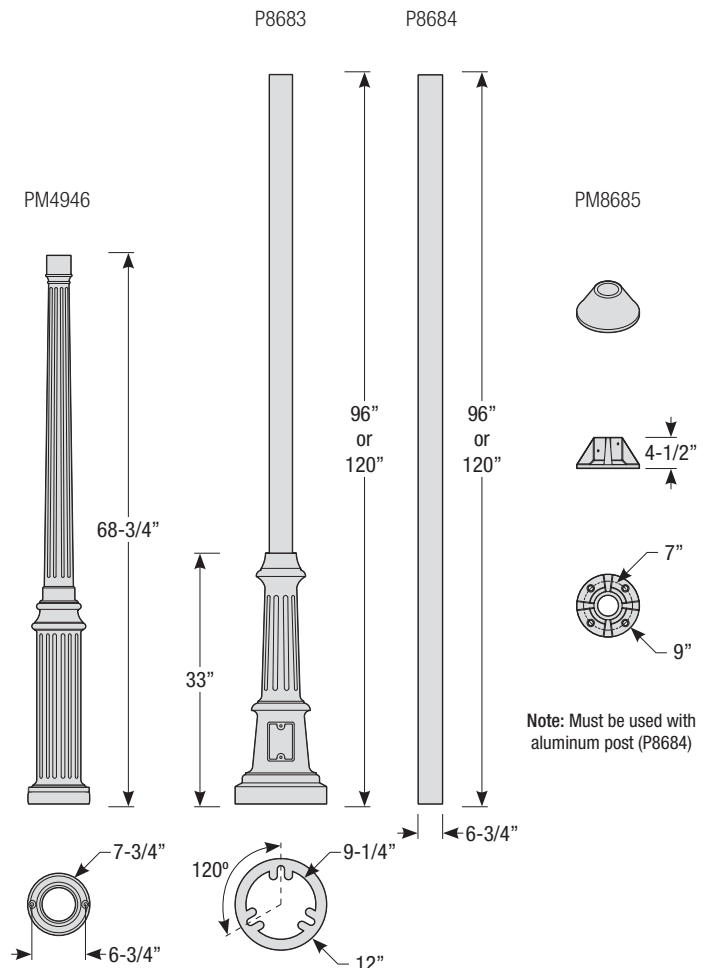

3. Post mount only

Post Type Order Matrix (Example: P8683-96SS)

Post Type	Finish
PM4946 (Cast Aluminum Post)	ABL (Aegean Blue)
P8683-96 (Cast Aluminum Base w/ 96" Aluminum Post)	BB (Burnished Bronze)
P8683-120 (Cast Aluminum Base w/ 120" Aluminum Post)	BK (Gloss Black)
P8684-96 (96" Straight Aluminum Post)	BLU (Blue)
P8684-120 (120" Straight Aluminum Post)	DVG (Dove Gray)
PM8685 (Cast Aluminum Pier Mount - must be used with straight aluminum post, P8684)	FLG (Flannel Gray)
	GA (Galvanized)
	LG (Lime Green)
	MB (Matte Black)
	MBL (Midnight Blue)
	PNA (Painted Natural Aluminum)
	PNC (Painted Natural Copper)
	RD (Red)
	SGR (Sage Green)
	SGW (Semi Gloss White)
	SND (Sand)
	SS (Satin Silver)
	TBZ (Textured Bronze)
	TGP (Textured Graphite)
	TNG (Tangerine)
	TTL (Tahitian Teal)
	WT (Gloss White)
	YEL (Yellow)

Standard Finishes

	ABL (Aegean Blue)		RD (Red)
	BB (Burnished Bronze)		SGR (Sage Green)
	BK (Gloss Black)		SGW (Semi Gloss White)
	BLU (Blue)		SND (Sand)
	DVG (Dove Gray)		SS (Satin Silver)
	FLG (Flannel Gray)		TBZ (Textured Bronze)
	LG (Lime Green)		TGP (Textured Graphite)
	MB (Matte Black)		TNG (Tangerine)
	MBL (Midnight Blue)		TTL (Tahitian Teal)
	PNA (Painted Natural Aluminum)		WT (Gloss White)
	PNC (Painted Natural Copper)		YEL (Yellow)

Specialty Finishes

	GA (Galvanized)

Spec-00041 Revised 05/07/2020

14508 Nelson Ave. City of Industry, CA 91744 • tel: 626.336.4511 • fax: 626.330.4266 • www.TroyRLM.com
©2020 Troy-RLM Lighting, A Division of Troy-CSL Lighting, Inc. All rights reserved. Subject to change without notice.