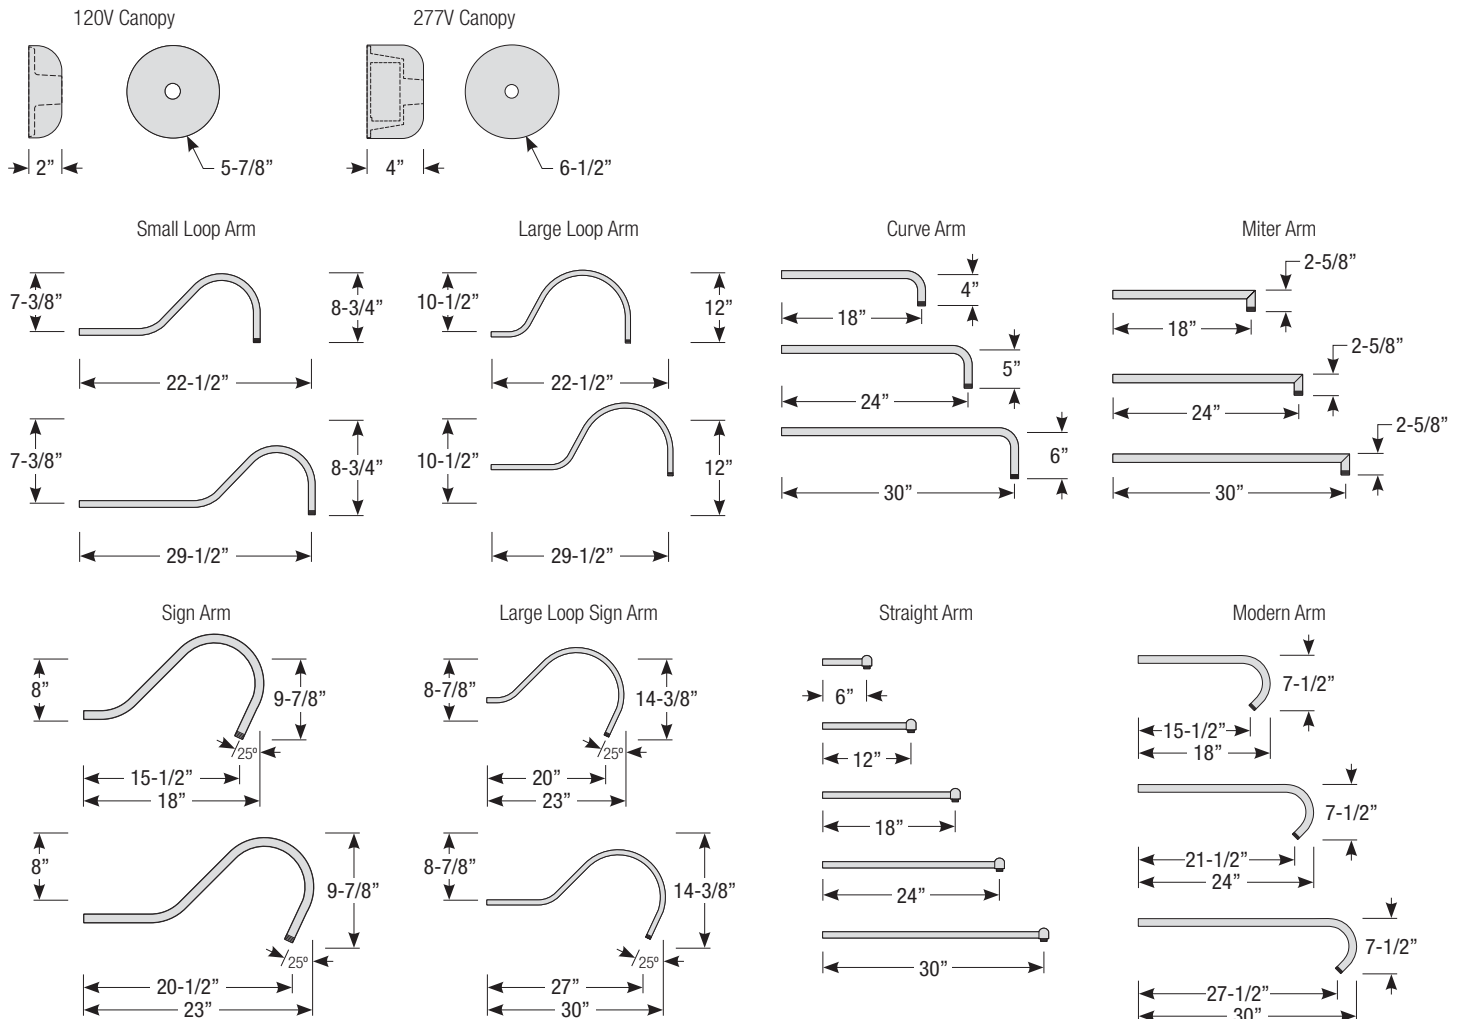

Standard Finishes

	ABL (Aegean Blue)		RD (Red)
	BB (Burnished Bronze)		SGR (Sage Green)
	BK (Gloss Black)		SGW (Semi Gloss White)
	BLU (Blue)		SND (Sand)
	DVG (Dove Gray)		SS (Satin Silver)
	FLG (Flannel Gray)		TBZ (Textured Bronze)
	LG (Lime Green)		TGP (Textured Graphite)
	MB (Matte Black)		TNG (Tangerine)
	MBL (Midnight Blue)		TTL (Tahitian Teal)
	PNA (Painted Natural Aluminum)		WT (Gloss White)
	PNC (Painted Natural Copper)		YEL (Yellow)

Specialty Finishes

	GA (Galvanized)

Note: All arm mounts include canopy

Spec-00041 Revised 05/07/2020

14508 Nelson Ave. City of Industry, CA 91744 • tel: 626.336.4511 • fax: 626.330.4266 • www.TroyRLM.com
©2020 Troy-RLM Lighting, A Division of Troy-CSL Lighting, Inc. All rights reserved. Subject to change without notice.