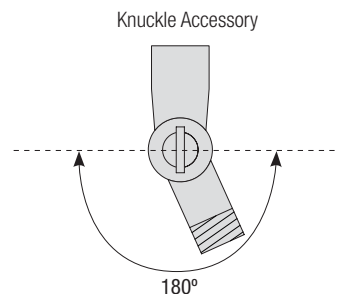

TEAR

Aluminum Shade
with White Inner Diffuser

Catalog #:

Project:

Type:

Date:

Notes:

Knuckle Accessory Order Matrix (Example: 2KNLSS)

Pipe	Finish	Finish	Coastal Coating Option
2 (1/2" IP)	KNL (Adjustable 180° Knuckle for Arm Mounts)	ABL (Aegean Blue)	(blank) (No coating)
3 (3/4" IP)		BB (Burnished Bronze) BK (Gloss Black) BLU (Blue) DVG (Dove Gray) FLG (Flannel Gray) GA (Galvanized) LG (Lime Green) MB (Matte Black) MBL (Midnight Blue) PNA (Painted Natural Aluminum) PNC (Painted Natural Copper) RD (Red) SGR (Sage Green) SGW (Semi Gloss White) SND (Sand) SS (Satin Silver) TBZ (Textured Bronze) TGP (Textured Graphite) TNG (Tangerine) TTL (Tahitian Teal) WT (Gloss White) YEL (Yellow)	-C (Coating)

Description

Adjustable knuckle for arm mounts that allow luminaire to be rotated up to 180°.

KEY: Standard Finishes

ABL (Aegean Blue)	LG (Lime Green)	SGR (Sage Green)
BB (Burnished Bronze)	MB (Matte Black)	SGW (Semi Gloss White)
BK (Gloss Black)	MBL (Midnight Blue)	SND (Sand)
BLU (Blue)	PNA (Painted Natural Aluminum)	SS (Satin Silver)
DVG (Dove Gray)	PNC (Painted Natural Copper)	TBZ (Textured Bronze)
FLG (Flannel Gray)	RD (Red)	TGP (Textured Graphite)

Specialty Finishes

TNG (Tangerine)	GA (Galvanized)
TTL (Tahitian Teal)	
WT (Gloss White)	
YEL (Yellow)