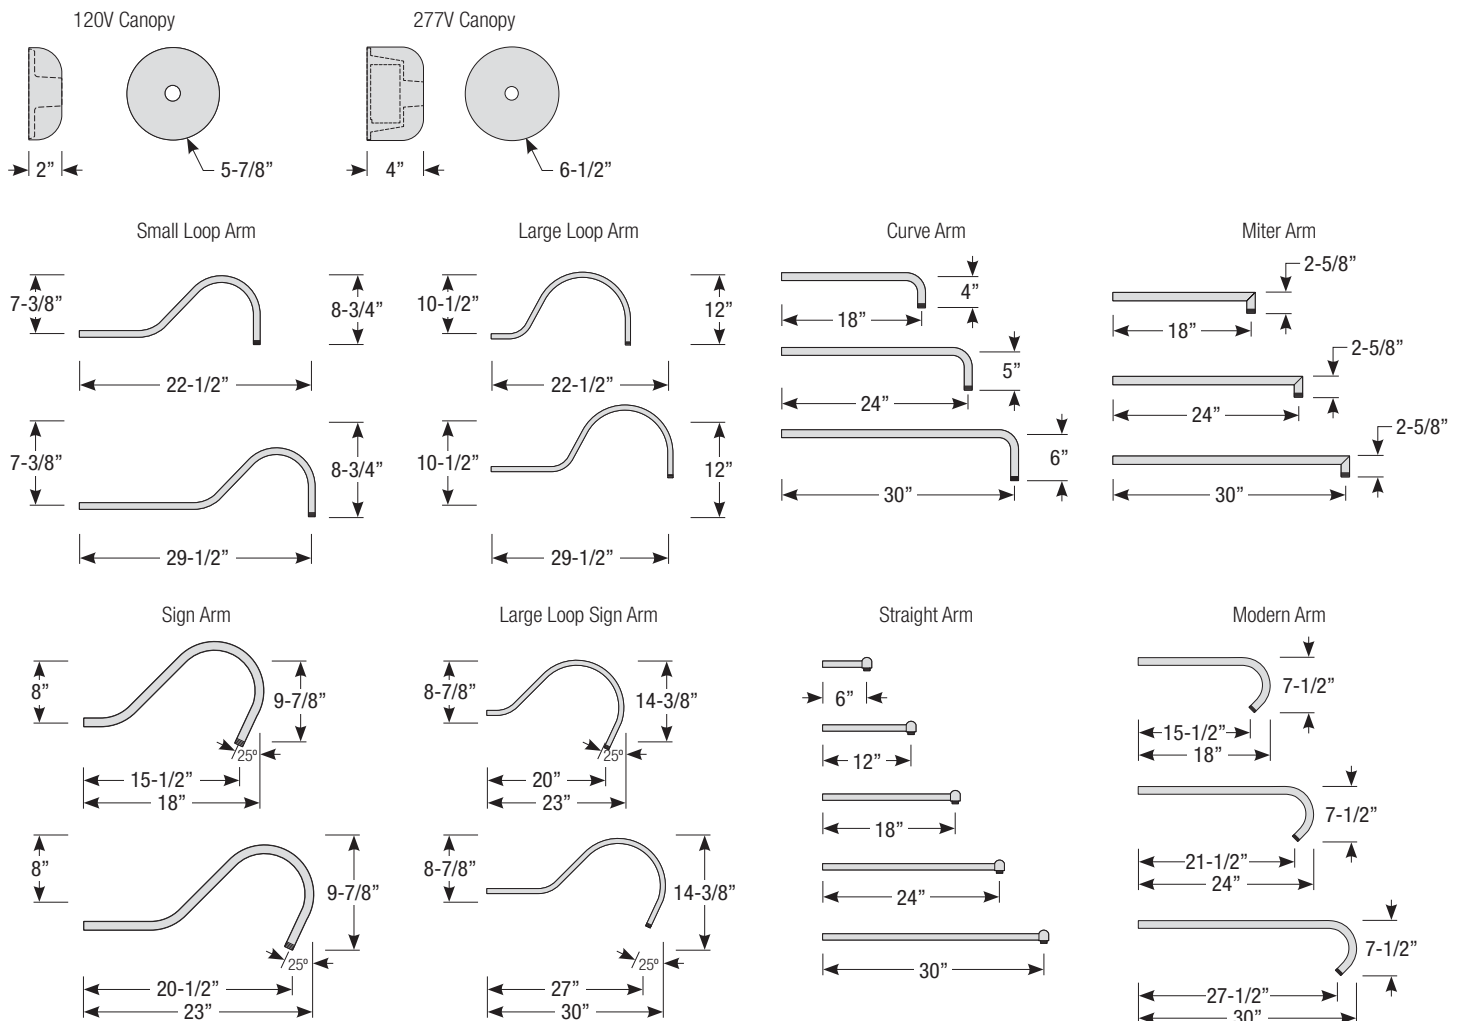

Standard Finishes

	ABL (Aegean Blue)		RD (Red)
	BB (Burnished Bronze)		SGR (Sage Green)
	BK (Gloss Black)		SGW (Semi Gloss White)
	BLU (Blue)		SND (Sand)
	DVG (Dove Gray)		SS (Satin Silver)
	FLG (Flannel Gray)		TBZ (Textured Bronze)
	LG (Lime Green)		TGP (Textured Graphite)
	MB (Matte Black)		TNG (Tangerine)
	MBL (Midnight Blue)		TTL (Tahitian Teal)
	PNA (Painted Natural Aluminum)		WT (Gloss White)
	PNC (Painted Natural Copper)		YEL (Yellow)

Specialty Finishes

	GA (Galvanized)

Note: All arm mounts include canopy

Spec-00039 Revised 05/07/2020

14508 Nelson Ave. City of Industry, CA 91744 • tel: 626.336.4511 • fax: 626.330.4266 • www.TroyRLM.com
©2020 Troy-RLM Lighting, A Division of Troy-CSL Lighting, Inc. All rights reserved. Subject to change without notice.