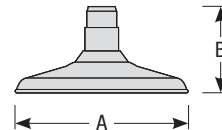

SHALLOW HEAVY DUTY

Aluminum Shade
with Glass and Guard Options

Catalog #:

Project:

Type:

Date:

Notes:

Electrical

- 120V input (277V available in arm and post option only)
- Integrated power supply allows the fixture to be connected directly into line voltage
- Pre-wired and ready for install
- LED is dimmable with Incandescent/Triac dimmers

Mounting

- 1/2" or 3/4" IP for arms. Flush mount, stems and post available only in 1/2"
- 9' Pendant cord available in black or white cord (includes 5" canopy with the same finish as the shade)

Finishes

- Shade and mounting finish options
- Available in 21 standard and 2 specialty finishes with optional coastal coating to protect finish in coastal environments (add "-C" to the finish)
- Inner shade is painted gloss white
- Consult factory for custom finish options

Optional Accessories

- Glass, Cast Guard, Wire Cage or Wire Guard options available

Listing

UL listed to US and Canadian standards for wet locations

	A	B
RHS14	14"	8-1/2"
RHS16	16"	9"

Shallow Heavy Duty Order Matrix (Example: RHS16GU2426RD-OGG-3)

Diameter	Lamp / LED	Finish	Coastal Coating Option	Accessories	Mounting Type
RHS14 (14") RHS16 (16")	M (Medium Base, 100W max.) GU2413¹ (13W GU24 / 2700K) GU2418¹ (18W GU24 / 2700K) GU2426¹ (26W GU24 / 2700K) GU2432^{1,2} (32W GU24 / 2700K) GU2442^{1,2} (42W GU24 / 2700K) LED1227^{1,3,4} (12W LED / 2700K / 90 CRI / 844lm) LED1230^{1,3,4} (12W LED / 3000K / 90 CRI / 861lm) LED1235^{1,3,4} (12W LED / 3500K / 90 CRI / 872lm) LED1240^{1,3,4} (12W LED / 4000K / 90 CRI / 889lm) LED1827^{1,3,4} (18W LED / 2700K / 90 CRI / 1265lm) LED1830^{1,3,4} (18W LED / 3000K / 90 CRI / 1288lm) LED1835^{1,3,4} (18W LED / 3500K / 90 CRI / 1311lm) LED1840^{1,3,4} (18W LED / 4000K / 90 CRI / 1334lm)	ABL Aegean Blue BB (Burnished Bronze) BK (Gloss Black) BLU (Blue) DVG (Dove Gray) FLG (Flannel Gray) GA (Galvanized) LG (Lime Green) MB (Matte Black) MBL (Midnight Blue) PNA (Painted Natural Aluminum) PNC (Painted Natural Copper) RD (Red) SGR (Sage Green) SGW (Semi Gloss White) SND (Sand) SS (Satin Silver) TBZ (Textured Bronze) TGP (Textured Graphite) TNG (Tangerine) TTL (Tahitian Teal) WT (Gloss White) YEL (Yellow)	(blank) (No coating) -C (Coating)	(blank) (No accessories) -CG (Clear Glass) -FG (Frosted Glass) -CGG (Clear Glass w/ Cast Guard) -FGG (Frosted Glass w/ Cast Guard) -CGWC (Clear Glass w/ Wire Cage) -FGWC (Frosted Glass w/ Wire Cage) -WG (Wire Guard)	-2 (1/2" IP) -3 (3/4" IP) -B (Black Cord Pendant) -W (White Cord Pendant) -F (Flush Mount)

1. Lamps must be specified, and are not included in shade cost
2. Not for use in glass/cast guard/wire cage
3. Glass enclosure must be specified
4. Lumen are raw LED value

KEY: Standard Finishes

ABL (Aegean Blue)	LG (Lime Green)	SGR (Sage Green)
BB (Burnished Bronze)	MB (Matte Black)	SGW (Semi Gloss White)
BK (Gloss Black)	MBL (Midnight Blue)	SND (Sand)
BLU (Blue)	PNA (Painted Natural Aluminum)	SS (Satin Silver)
DVG (Dove Gray)	PNC (Painted Natural Copper)	TBZ (Textured Bronze)
FLG (Flannel Gray)	RD (Red)	TGP (Textured Graphite)

Specialty Finishes

TNG (Tangerine)	GA (Galvanized)
TTL (Tahitian Teal)	WT (Gloss White)
YEL (Yellow)	

Spec-00039 Revised 05/07/2020

14508 Nelson Ave. City of Industry, CA 91744 • tel: 626.336.4511 • fax: 626.330.4266 • www.TroyRLM.com
©2020 Troy-RLM Lighting, A Division of Troy-CSL Lighting, Inc. All rights reserved. Subject to change without notice.