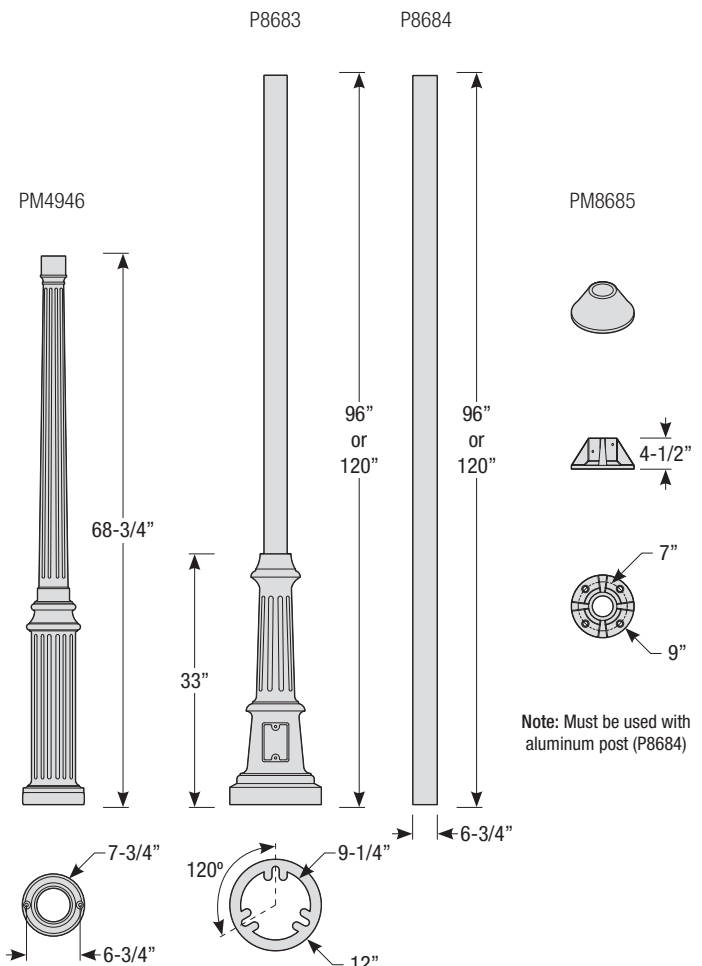

Specialty Finishes

 GA (Galvanized)

Spec-00039 Revised 05/07/2020

14508 Nelson Ave. City of Industry, CA 91744 • tel: 626.336.4511 • fax: 626.330.4266 • www.TroyRLM.com
©2020 Troy-RLM Lighting, A Division of Troy-CSL Lighting, Inc. All rights reserved. Subject to change without notice.