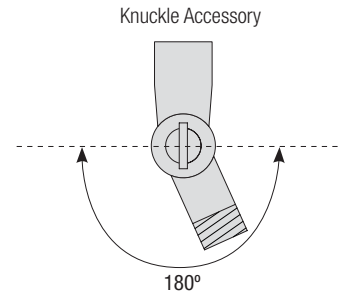

SHALLOW HEAVY DUTY

Aluminum Shade
with Glass and Guard Options

Catalog #:

Project:

Type:

Date:

Notes:

Knuckle Accessory Order Matrix (Example: 2KNLRD)

Pipe	Finish	Finish	Coastal Coating Option
2 (1/2" IP)	KNL (Adjustable 180° Knuckle for Arm Mounts)	ABL (Aegean Blue)	(blank) (No coating)
3 (3/4" IP)		BB (Burnished Bronze)	-C (Coating)
		BK (Gloss Black)	
		BLU (Blue)	
		DVG (Dove Gray)	
		FLG (Flannel Gray)	
		GA (Galvanized)	
		LG (Lime Green)	
		MB (Matte Black)	
		MBL (Midnight Blue)	
		PNA (Painted Natural Aluminum)	
		PNC (Painted Natural Copper)	
		RD (Red)	
		SGR (Sage Green)	
		SGW (Semi Gloss White)	
		SND (Sand)	
		SS (Satin Silver)	
		TBZ (Textured Bronze)	
		TGP (Textured Graphite)	
		TNG (Tangerine)	
		TTL (Tahitian Teal)	
		WT (Gloss White)	
		YEL (Yellow)	

Description

Adjustable knuckle for arm mounts that allow luminaire to be rotated up to 180°.

KEY: Standard Finishes

ABL (Aegean Blue)	LG (Lime Green)	SGR (Sage Green)
BB (Burnished Bronze)	MB (Matte Black)	SGW (Semi Gloss White)
BK (Gloss Black)	MBL (Midnight Blue)	SND (Sand)
BLU (Blue)	PNA (Painted Natural Aluminum)	SS (Satin Silver)
DVG (Dove Gray)	PNC (Painted Natural Copper)	TBZ (Textured Bronze)
FLG (Flannel Gray)	RD (Red)	TGP (Textured Graphite)

Specialty Finishes

TNG (Tangerine)	GA (Galvanized)
TTL (Tahitian Teal)	
WT (Gloss White)	
YEL (Yellow)