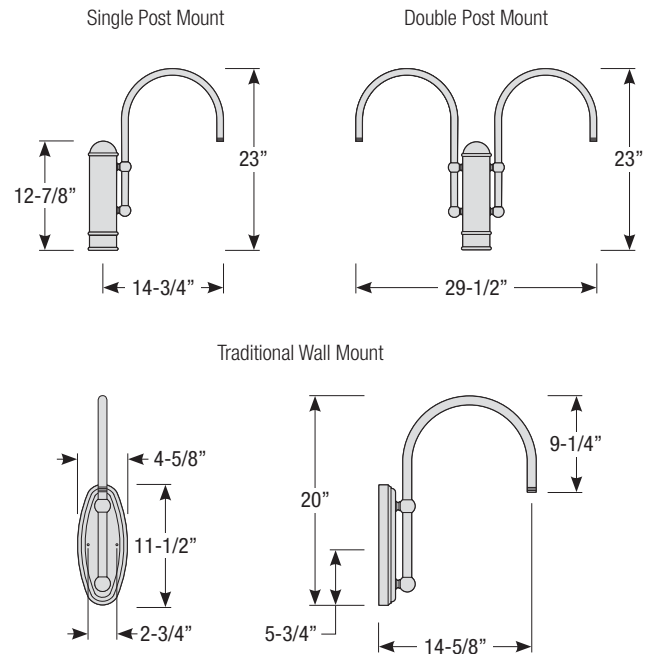

SHALLOW HEAVY DUTY

Aluminum Shade
with Glass and Guard Options

Catalog #:

Project:

Date:

Type:

Notes:

Post / Wall Mount Order Matrix (Example: 2W1RD)

Pipe	Mount Type	Finish	Input Voltage
2 (1/2" IP)	P1 (Single Post Mount) P2 (Double Post Mount) W1 (Traditional Wall Mount)	ABL (Aegean Blue)	(blank) (120V)
		BB (Burnished Bronze)	-27⁵ (277V)
		BK (Gloss Black)	
		BLU (Blue)	
		DVG (Dove Gray)	
		FLG (Flannel Gray)	
		GA (Galvanized)	
		LG (Lime Green)	
		MB (Matte Black)	
		MBL (Midnight Blue)	
		PNA (Painted Natural Aluminum)	
		PNC (Painted Natural Copper)	
		RD (Red)	
SGR (Sage Green)			
SGW (Semi Gloss White)			
SND (Sand)			
SS (Satin Silver)			
TBZ (Textured Bronze)			
TGP (Textured Graphite)			
TNG (Tangerine)			
TTL (Tahitian Teal)			
WT (Gloss White)			
YEL (Yellow)			

5. Post mount only

Post Type Order Matrix (Example: P8683-96RD)

Post Type	Finish
PM4946 (Cast Aluminum Post)	ABL (Aegean Blue)
P8683-96 (Cast Aluminum Base w/ 96" Aluminum Post)	BB (Burnished Bronze)
P8683-120 (Cast Aluminum Base w/ 120" Aluminum Post)	BK (Gloss Black)
P8684-96 (96" Straight Aluminum Post)	BLU (Blue)
P8684-120 (120" Straight Aluminum Post)	DVG (Dove Gray)
PM8685 (Cast Aluminum Pier Mount - must be used with straight aluminum post, P8684)	FLG (Flannel Gray)
	GA (Galvanized)
	LG (Lime Green)
	MB (Matte Black)
	MBL (Midnight Blue)
	PNA (Painted Natural Aluminum)
	PNC (Painted Natural Copper)
	RD (Red)
	SGR (Sage Green)
	SGW (Semi Gloss White)
	SND (Sand)
	SS (Satin Silver)
	TBZ (Textured Bronze)
	TGP (Textured Graphite)
	TNG (Tangerine)
	TTL (Tahitian Teal)
	WT (Gloss White)
	YEL (Yellow)

Standard Finishes

 ABL (Aegean Blue)	 RD (Red)
 BB (Burnished Bronze)	 SGR (Sage Green)
 BK (Gloss Black)	 SGW (Semi Gloss White)
 BLU (Blue)	 SND (Sand)
 DVG (Dove Gray)	 SS (Satin Silver)
 FLG (Flannel Gray)	 TBZ (Textured Bronze)
 LG (Lime Green)	 TGP (Textured Graphite)
 MB (Matte Black)	 TNG (Tangerine)
 MBL (Midnight Blue)	 TTL (Tahitian Teal)
 PNA (Painted Natural Aluminum)	 WT (Gloss White)
 PNC (Painted Natural Copper)	 YEL (Yellow)