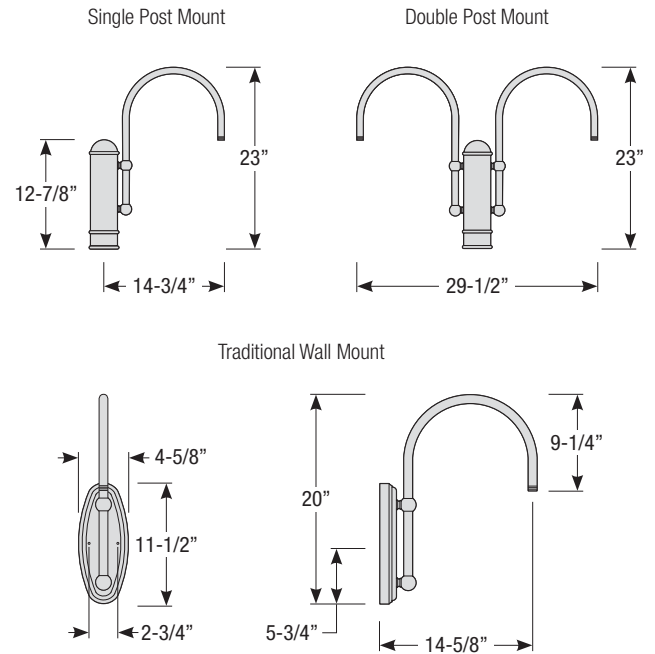

5. Post mount only

Post Type Order Matrix (Example: P8683-96SGW)

Post Type	Finish
PM4946 (Cast Aluminum Post)	ABL (Aegean Blue)
P8683-96 (Cast Aluminum Base w/ 96" Aluminum Post)	BB (Burnished Bronze)
P8683-120 (Cast Aluminum Base w/ 120" Aluminum Post)	BK (Gloss Black)
P8684-96 (96" Straight Aluminum Post)	BLU (Blue)
P8684-120 (120" Straight Aluminum Post)	DVG (Dove Gray)
PM8685 (Cast Aluminum Pier Mount - must be used with straight aluminum post, P8684)	FLG (Flannel Gray)
	GA (Galvanized)
	LG (Lime Green)
	MB (Matte Black)
	MBL (Midnight Blue)
	PNA (Painted Natural Aluminum)
	PNC (Painted Natural Copper)
	RD (Red)
	SGR (Sage Green)
	SGW (Semi Gloss White)
	SND (Sand)
	SS (Satin Silver)
	TBZ (Textured Bronze)
	TGP (Textured Graphite)
	TNG (Tangerine)
	TTL (Tahitian Teal)
	WT (Gloss White)
	YEL (Yellow)

Standard Finishes

ABL (Aegean Blue)	RD (Red)
BB (Burnished Bronze)	SGR (Sage Green)
BK (Gloss Black)	SGW (Semi Gloss White)
BLU (Blue)	SND (Sand)
DVG (Dove Gray)	SS (Satin Silver)
FLG (Flannel Gray)	TBZ (Textured Bronze)
LG (Lime Green)	TGP (Textured Graphite)
MB (Matte Black)	TNG (Tangerine)
MBL (Midnight Blue)	TTL (Tahitian Teal)
PNA (Painted Natural Aluminum)	WT (Gloss White)
PNC (Painted Natural Copper)	YEL (Yellow)

Specialty Finishes

GA (Galvanized)

Spec-00037 Revised 05/07/2020