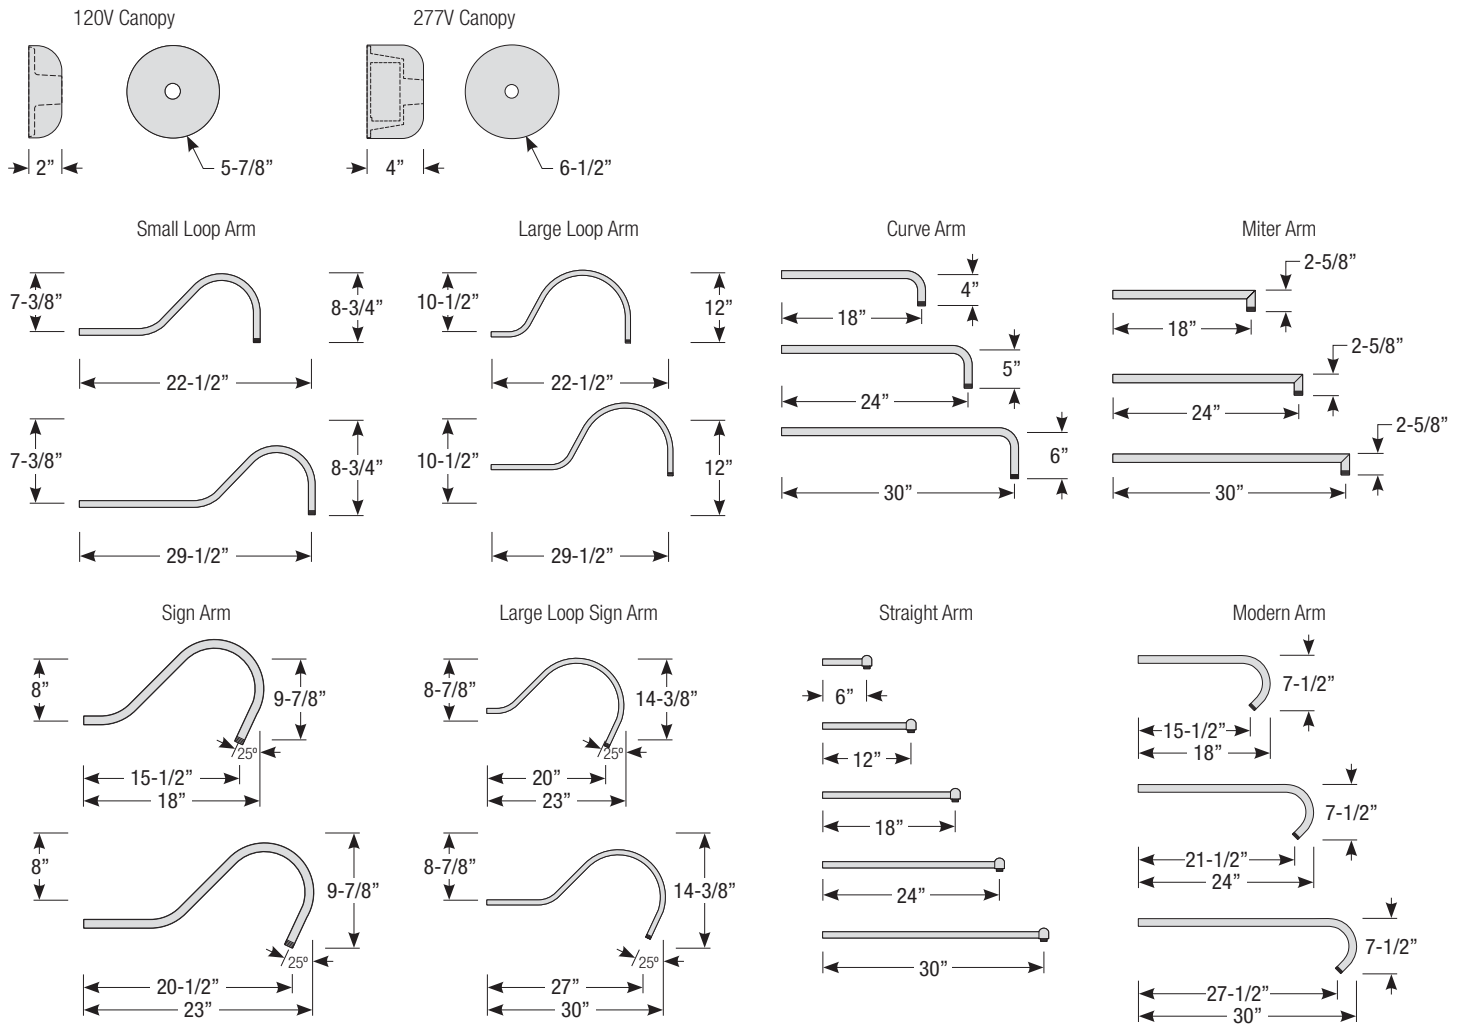

Standard Finishes

- **ABL** (Aegean Blue)
- **BB** (Burnished Bronze)
- **BK** (Gloss Black)
- **BLU** (Blue)
- **DVG** (Dove Gray)
- **FLG** (Flannel Gray)
- **LG** (Lime Green)
- **MB** (Matte Black)
- **MBL** (Midnight Blue)
- **PNA** (Painted Natural Aluminum)
- **PNC** (Painted Natural Copper)
- **RD** (Red)
- **SGR** (Sage Green)
- **SGW** (Semi Gloss White)
- **SND** (Sand)
- **SS** (Satin Silver)
- **TBZ** (Textured Bronze)
- **TGP** (Textured Graphite)
- **TNG** (Tangerine)
- **TTL** (Tahitian Teal)
- **WT** (Gloss White)
- **YEL** (Yellow)

Specialty Finishes

- **GA** (Galvanized)

Note: All arm mounts include canopy

Spec-00037 Revised 05/07/2020