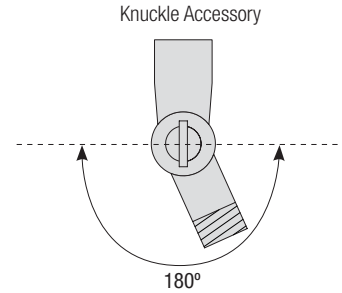

RDX

Aluminum Shade with Casted Aluminum Top w/ Glass and Guard Options

Catalog #:

Project:

Type:

Date:

Notes:

Knuckle Accessory Order Matrix (Example: 2KNLSGW)

Pipe	Finish	Finish	Coastal Coating Option
2 (1/2" IP)	KNL (Adjustable 180° Knuckle for Arm Mounts)	ABL (Aegean Blue)	(blank) (No coating)
3 (3/4" IP)		BB (Burnished Bronze)	-C (Coating)
		BK (Gloss Black)	
		BLU (Blue)	
		DVG (Dove Gray)	
		FLG (Flannel Gray)	
		GA (Galvanized)	
		LG (Lime Green)	
		MB (Matte Black)	
		MBL (Midnight Blue)	
		PNA (Painted Natural Aluminum)	
		PNC (Painted Natural Copper)	
		RD (Red)	
		SGR (Sage Green)	
		SGW (Semi Gloss White)	
		SND (Sand)	
		SS (Satin Silver)	
		TBZ (Textured Bronze)	
		TGP (Textured Graphite)	
		TNG (Tangerine)	
		TTL (Tahitian Teal)	
		WT (Gloss White)	
		YEL (Yellow)	

Description

Adjustable knuckle for arm mounts that allow luminaire to be rotated up to 180°.

KEY: Standard Finishes

ABL (Aegean Blue)	LG (Lime Green)	SGR (Sage Green)
BB (Burnished Bronze)	MB (Matte Black)	SGW (Semi Gloss White)
BK (Gloss Black)	MBL (Midnight Blue)	SND (Sand)
BLU (Blue)	PNA (Painted Natural Aluminum)	SS (Satin Silver)
DVG (Dove Gray)	PNC (Painted Natural Copper)	TBZ (Textured Bronze)
FLG (Flannel Gray)	RD (Red)	TGP (Textured Graphite)

Specialty Finishes

TNG (Tangerine)	GA (Galvanized)
TTL (Tahitian Teal)	
WT (Gloss White)	
YEL (Yellow)