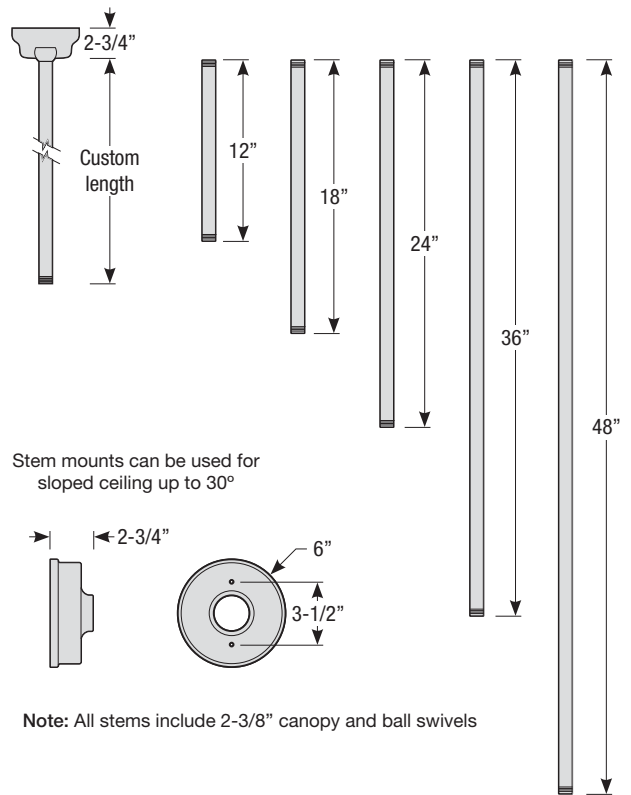

RDX

Aluminum Shade with Casted Aluminum Top
w/ Glass and Guard Options

Catalog #:

Project:

Date:

Type:

Notes:

Stem Mount Order Matrix (Example: 2HS18SGW)

Pipe	Stem Length	Finish	Coastal Coating Option
2 (1/2" IP)	HS12 (12")	ABL (Aegean Blue)	(blank) (No coating)
	HS18 (18")	BB (Burnished Bronze)	-C (Coating)
	HS24 (24")	BK (Gloss Black)	
	HS36 (36")	BLU (Blue)	
	HS48 (48")	DVG (Dove Gray)	
	HS_ (Custom length from 2" up to 60")	FLG (Flannel Gray)	
		GA (Galvanized)	
		LG (Lime Green)	
		MB (Matte Black)	
		MBL (Midnight Blue)	
		PNA (Painted Natural Aluminum)	
		PNC (Painted Natural Copper)	
		RD (Red)	
		SGR (Sage Green)	
	SGW (Semi Gloss White)		
	SND (Sand)		
	SS (Satin Silver)		
	TBZ (Textured Bronze)		
	TGP (Textured Graphite)		
	TNG (Tangerine)		
	TTL (Tahitian Teal)		
	WT (Gloss White)		
	YEL (Yellow)		

KEY: Standard Finishes

ABL (Aegean Blue)	LG (Lime Green)	SGR (Sage Green)
BB (Burnished Bronze)	MB (Matte Black)	SGW (Semi Gloss White)
BK (Gloss Black)	MBL (Midnight Blue)	SND (Sand)
BLU (Blue)	PNA (Painted Natural Aluminum)	SS (Satin Silver)
DVG (Dove Gray)	PNC (Painted Natural Copper)	TBZ (Textured Bronze)
FLG (Flannel Gray)	RD (Red)	TGP (Textured Graphite)

Specialty Finishes

TNG (Tangerine)	GA (Galvanized)
TTL (Tahitian Teal)	
WT (Gloss White)	
YEL (Yellow)