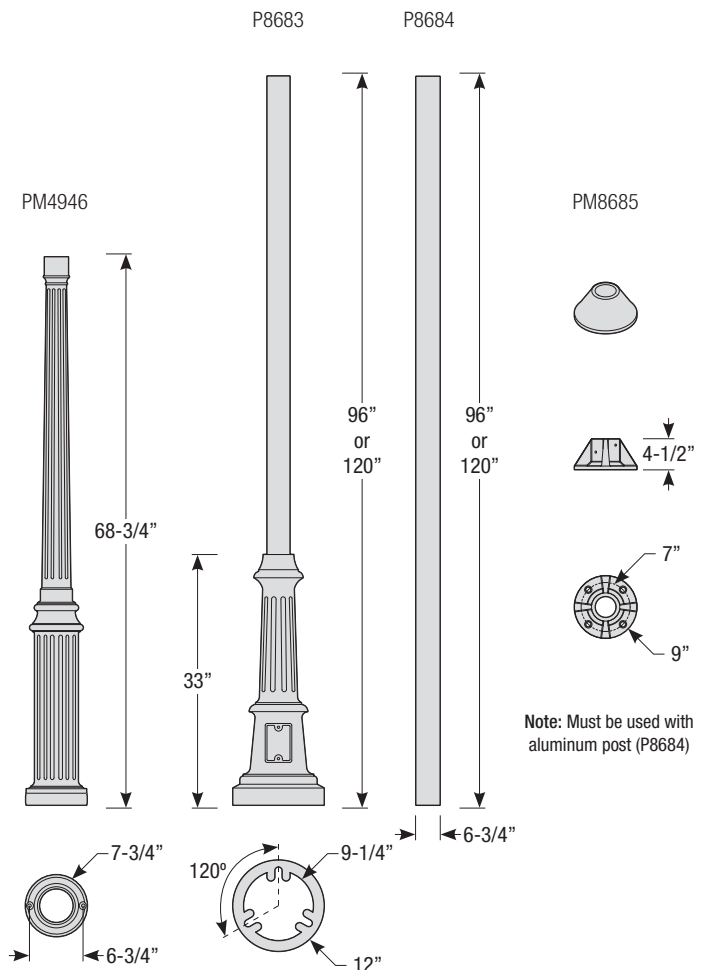

5. Post mount only

Post Type Order Matrix (Example: P8683-96SGW)

Post Type	Finish
PM4946 (Cast Aluminum Post)	ABL (Aegean Blue)
P8683-96 (Cast Aluminum Base w/ 96" Aluminum Post)	BB (Burnished Bronze)
P8683-120 (Cast Aluminum Base w/ 120" Aluminum Post)	BK (Gloss Black)
P8684-96 (96" Straight Aluminum Post)	BLU (Blue)
P8684-120 (120" Straight Aluminum Post)	DVG (Dove Gray)
PM8685 (Cast Aluminum Pier Mount - must be used with straight aluminum post, P8684)	FLG (Flannel Gray)
	GA (Galvanized)
	LG (Lime Green)
	MB (Matte Black)
	MBL (Midnight Blue)
	PNA (Painted Natural Aluminum)
	PNC (Painted Natural Copper)
	RD (Red)
	SGR (Sage Green)
	SGW (Semi Gloss White)
	SND (Sand)
	SS (Satin Silver)
	TBZ (Textured Bronze)
	TGP (Textured Graphite)
	TNG (Tangerine)
	TTL (Tahitian Teal)
	WT (Gloss White)
	YEL (Yellow)

Standard Finishes

ABL (Aegean Blue)	RD (Red)
BB (Burnished Bronze)	SGR (Sage Green)
BK (Gloss Black)	SGW (Semi Gloss White)
BLU (Blue)	SND (Sand)
DVG (Dove Gray)	SS (Satin Silver)
FLG (Flannel Gray)	TBZ (Textured Bronze)
LG (Lime Green)	TGP (Textured Graphite)
MB (Matte Black)	TNG (Tangerine)
MBL (Midnight Blue)	TTL (Tahitian Teal)
PNA (Painted Natural Aluminum)	WT (Gloss White)
PNC (Painted Natural Copper)	YEL (Yellow)

Specialty Finishes

GA (Galvanized)

Spec-00037 Revised 05/07/2020