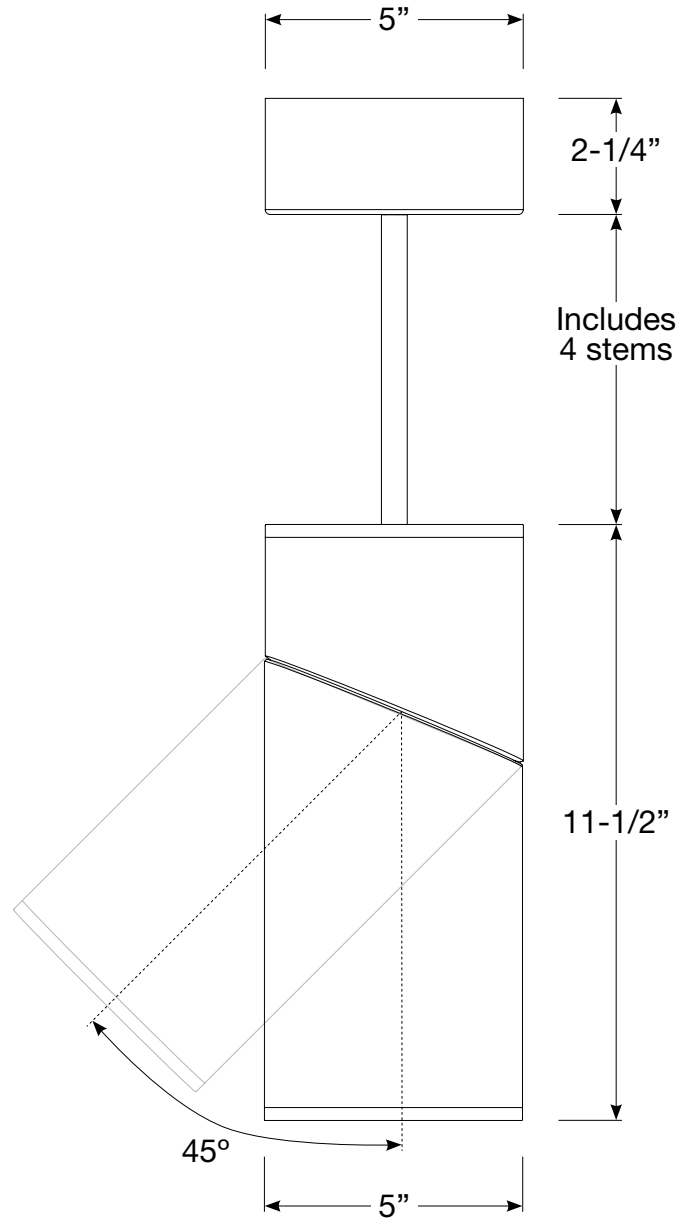

# 5" Adjustable Twist Cylinder Round LED Pendant

LP5-TWIST

Revised 11/08/17