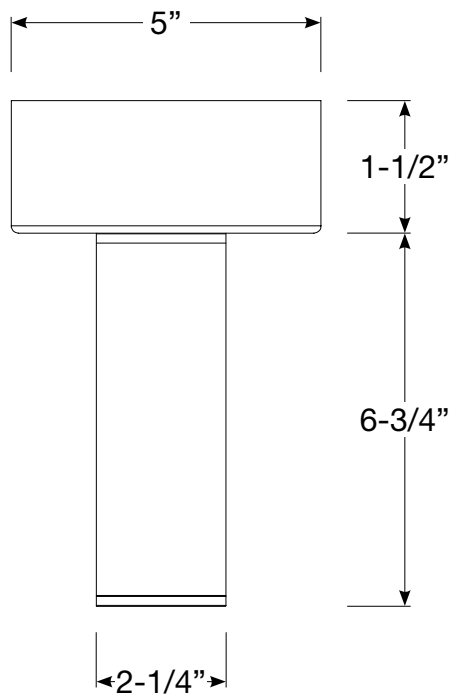

2" Flush Mount Cylinder

Round LED Downlight

LF2

Revised 11/08/17