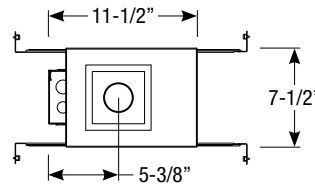

### Dimensions

Field Cuttable  
Ceiling Cut-out: 2-3/8" Ø