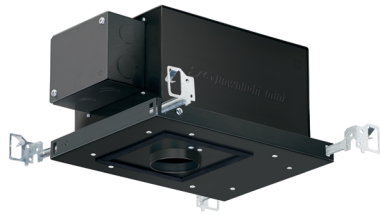

### Dimensions

Field Cuttable  
Ceiling Cut-out: 2-3/8" Ø