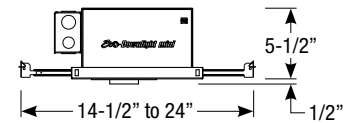

### Dimensions

Field Cuttable  
Ceiling Cut-out: 2-3/8" Ø