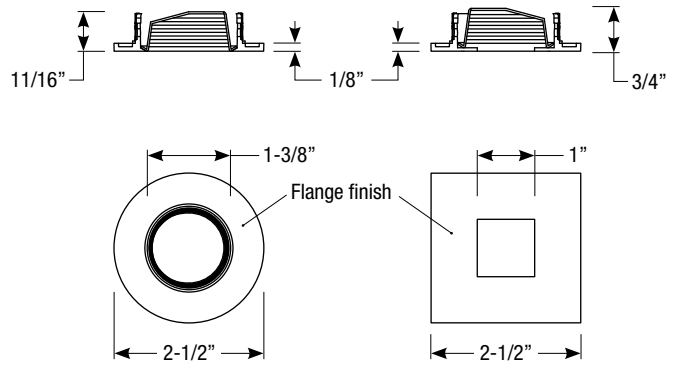

1" Eco-Downlight Adjustable Baffle

IC Air-Tight Adjustable New Construction Housing

Round or Square

Catalog #:

Type:

Project:

Date:

Notes:

Adjustable Baffle Trim Order Matrix (Example: EDLM-1402-3)

Series	Aperture / Finish	Rev
EDLM	-1400 (Round / White Baffle / White Flange)	-3
	-1401 (Round / Black Baffle / White Flange)	
	-1402 (Round / Black Baffle / Satin Aluminum Flange)	
	-1403 (Round / Bronze Baffle / Bronze Flange)	
	-1600 (Square / White Baffle / White Flange)	
	-1601 (Square / Black Baffle / White Flange)	
	-1602 (Square / Black Baffle / Satin Aluminum Flange)	
-1603 (Square / Bronze Baffle / Bronze Flange)		

Flush Mount Adapter

EDLM-RD-FMA (Round Flush Mount Adapter)
EDLM-SQ-FMA (Square Flush Mount Adapter)

Dimensions

Note: Adjustable baffle allows full adjustability

Trim Finishes

EDLM-1400-3
White Baffle
White Flange

EDLM-1401-3
Black Baffle
White Flange

EDLM-1402-3
Black Baffle
Satin Aluminum Flange

EDLM-1403-3
Bronze Baffle
Bronze Flange

EDLM-1600-3
White Baffle
White Flange

EDLM-1601-3
Black Baffle
White Flange

EDLM-1602-3
Black Baffle
Satin Aluminum Flange

EDLM-1603-3
Bronze Baffle
Bronze Flange