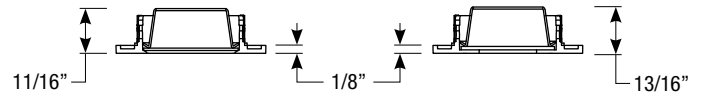

Dimensions

Note: Shower trim does not allow adjustable mechanism to tilt