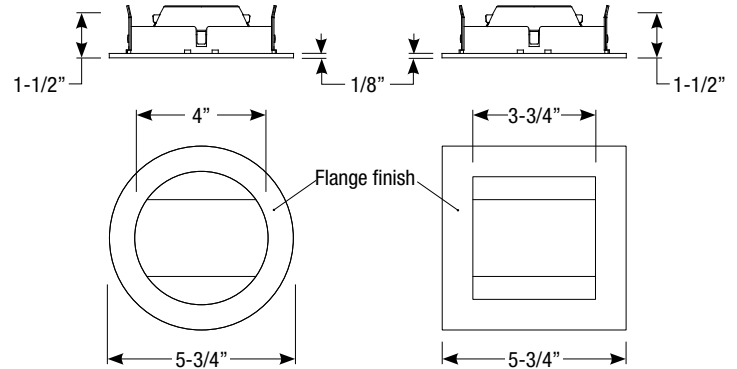

Dimensions

Trim Finishes

EDL5-1700-1
Single Wall Wash
White Flange

EDL5-1701-1
Single Wall Wash
Satin Aluminum Flange

EDL5-1702-1
Single Wall Wash
Bronze Flange

EDL5-1800-1
Double Wall Wash
White Flange

EDL5-1801-1
Double Wall Wash
Satin Aluminum Flange

EDL5-1802-1
Double Wall Wash
Bronze Flange

EDL5-2300-1
Single Wall Wash
White Flange

EDL5-2301-1
Single Wall Wash
Satin Aluminum Flange

EDL5-2400-1
Double Wall Wash
White Flange

EDL5-2401-1
Double Wall Wash
Satin Aluminum Flange

Revised 10/24/2022