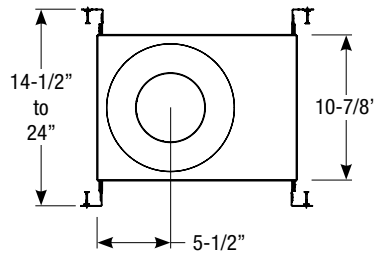

Lumens will vary depending on optic, finish & trim type

Dimensions

Field Cuttable
Ceiling Cut-out: 5-1/8" Ø

LED Light Engine

- 17W LED with 2700K or 3000K @ 90 CRI
- 30W LED with 2700K, 3000K or 3500K @ 90 CRI
- 2 SDCM binning
- 50,000 hours at 70% lumen maintenance (L70)