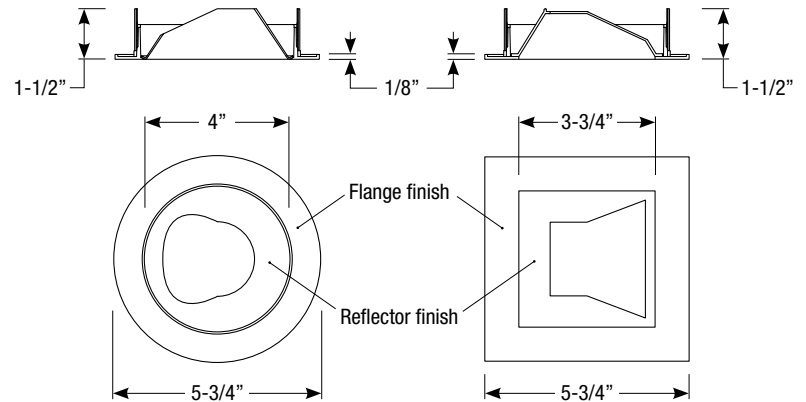

5" Eco-Downlight Adjustable Accent Reflector

Non-IC Adjustable New Construction Housing

Round or Square

Catalog #:

Type:

Project:

Date:

Notes:

Adjustable Accent Reflector Trim Order Matrix (Example: EDL5-1302-1)

Series	Aperture / Finish	Rev
EDL5	-1300 (Round / Clear Alzak Reflector / White Flange)	-1
	-1301 (Round / Black Alzak Reflector / White Flange)	
	-1302 (Round / Clear Alzak Reflector / Satin Aluminum Flange)	
	-1303 (Round / Black Alzak Reflector / Satin Aluminum Flange)	
	-1304 (Round / Haze Reflector / White Flange)	
	-1305 (Round / Haze Reflector / Satin Aluminum Flange)	
	-1306 (Round / White Reflector / White Flange)	
	-1307 (Round / Bronze Reflector / Bronze Flange)	
	-7000¹ (Round / White Reflector / Trimless)	
	-7001¹ (Round / Satin Aluminum Reflector / Trimless)	
	-7002¹ (Round / Bronze Reflector / Trimless)	
	-7003¹ (Round / Black Reflector / Trimless)	
	-1500 (Square / White Reflector / White Flange)	
	-1501 (Square / Black Reflector / White Flange)	
	-1502 (Square / Haze Reflector / White Flange)	
	-1503 (Square / Black Reflector / Satin Aluminum Flange)	
	-1504 (Square / Haze Reflector / Satin Aluminum Flange)	
	-1505 (Square / Bronze Reflector / Bronze Flange)	

1. Requires trimless mud plate, must specify

Dimensions