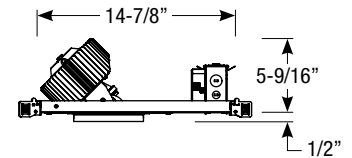

Lumens will vary depending on optic, finish & trim type

Dimensions

Field Cuttable
Ceiling Cut-out: 5-1/8" Ø

LED Light Engine

- 17W LED with 2700K or 3000K @ 90 CRI
- 30W LED with 2700K, 3000K or 3500K @ 90 CRI
- 2 SDCM binning
- 50,000 hours at 70% lumen maintenance (L70)