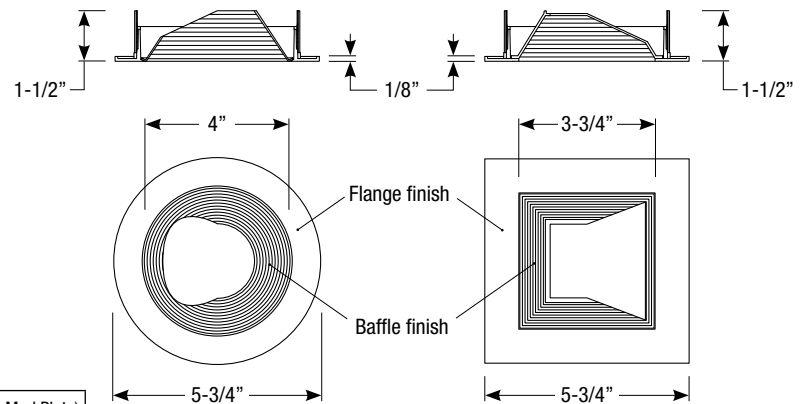

5" Eco-Downlight Adjustable Baffle

Non-IC Adjustable New Construction Housing

Round or Square

Catalog #:

Type:

Project:

Date:

Notes:

Adjustable Baffle Trim Order Matrix (Example: EDL5-1402-1)

Series	Aperture / Finish	Rev
EDL5	-1400 (Round / White Baffle / White Flange)	-1
	-1401 (Round / Black Baffle / White Flange)	
	-1402 (Round / Black Baffle / Satin Aluminum Flange)	
	-1403 (Round / Bronze Baffle / Bronze Flange)	
	-7100¹ (Round / White Baffle / Trimless)	
	-7101¹ (Round / Satin Aluminum Baffle / Trimless)	
	-7102¹ (Round / Bronze Baffle / Trimless)	
	-7103¹ (Round / Black Baffle / Trimless)	
	-1600 (Square / White Baffle / White Flange)	
	-1601 (Square / Black Baffle / White Flange)	
	-1602 (Square / Black Baffle / Satin Aluminum Flange)	
	-1603 (Square / Bronze Baffle / Bronze Flange)	

1. Requires trimless mud plate, must specify

Flush Mount Adapter

EDL5-RD-FMA (Round Flush Mount Adapter)
EDL5-SQ-FMA (Square Flush Mount Adapter)

Trimless Mud Plate

EDL5-RD-TR-1 (Round Trimless Mud Plate)

Dimensions

Trim Finishes

EDL5-1400-1
White Baffle
White Flange

EDL5-1401-1
Black Baffle
White Flange

EDL5-1402-1
Black Baffle
Satin Aluminum Flange

EDL5-1403-1
Bronze Baffle
Bronze Flange

EDL5-7100-1
White Baffle

EDL5-7101-1
Satin Aluminum Baffle

EDL5-7102-1
Bronze Baffle

EDL5-7103-1
Black Baffle

EDL5-1600-1
White Baffle
White Flange

EDL5-1601-1
Black Baffle
White Flange

EDL5-1602-1
Black Baffle
Satin Aluminum Flange

EDL5-1603-1
Bronze Baffle
Bronze Flange

Revised 10/24/2022