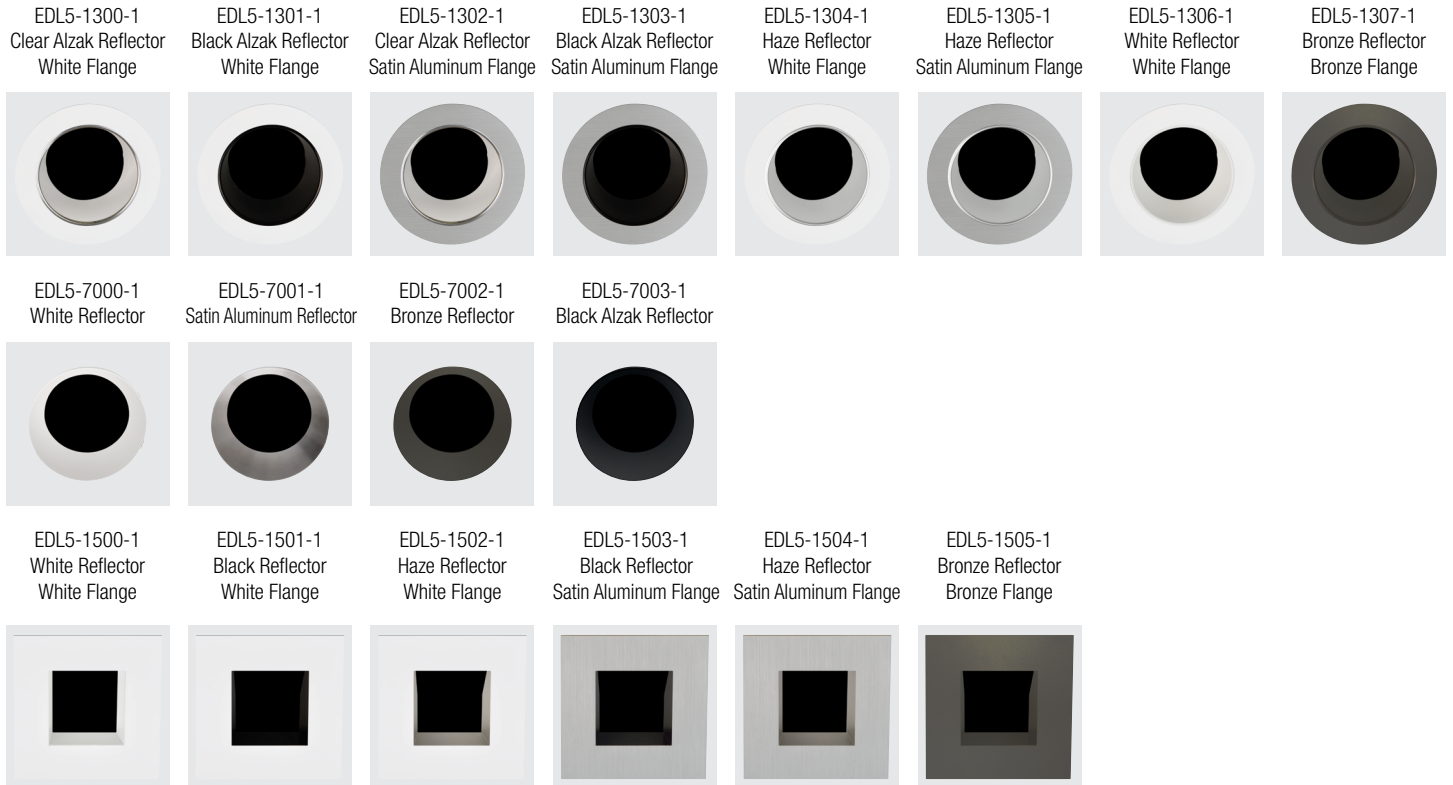

Trim Finishes