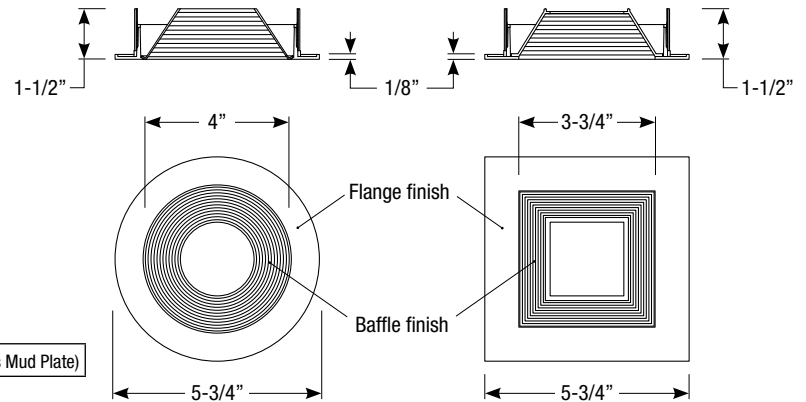

5" Eco-Downlight Baffle Downlight

Non-IC Adjustable New Construction Housing

Round or Square

Catalog #:

Type:

Project:

Date:

Notes:

Baffle Downlight Trim Order Matrix (Example: EDL5-1102-1)

Series	Aperture / Finish	Rev
EDL5	-1100 (Round / White Baffle / White Flange)	-1
	-1101 (Round / Black Baffle / White Flange)	
	-1102 (Round / Black Baffle / Satin Aluminum Flange)	
	-5100¹ (Round / White Baffle / Trimless)	
	-5101¹ (Round / Satin Aluminum Baffle / Trimless)	
	-5102¹ (Round / Bronze Baffle / Trimless)	
	-5103¹ (Round / Black Baffle / Trimless)	
	-2100 (Square / White Baffle / White Flange)	
	-2101 (Square / Black Baffle / White Flange)	
	-2102 (Square / Black Baffle / Satin Aluminum Flange)	

1. Requires trimless mud plate, must specify

Flush Mount Adapter

EDL5-RD-FMA (Round Flush Mount Adapter)
EDL5-SQ-FMA (Square Flush Mount Adapter)

Trimless Mud Plate

EDL5-RD-TR-1 (Round Trimless Mud Plate)

Dimensions

Trim Finishes

EDL5-1100-1
White Baffle
White Flange

EDL5-1101-1
Black Baffle
White Flange

EDL5-1102-1
Black Baffle
Satin Aluminum Flange

EDL5-5100-1
White Baffle

EDL5-5101-1
Satin Aluminum Baffle

EDL5-5102-1
Bronze Baffle

EDL5-5103-1
Black Baffle

EDL5-2100-1
White Baffle
White Flange

EDL5-2101-1
Black Baffle
White Flange

EDL5-2102-1
Black Baffle
Satin Aluminum Flange

Revised 10/24/2022