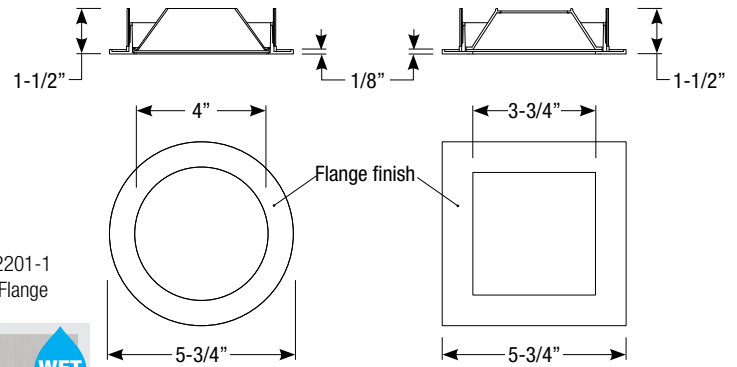

Flush Mount Adapter

EDL5-RD-FMA (Round Flush Mount Adapter)
EDL5-SQ-FMA (Square Flush Mount Adapter)

EDL5-1200-1
White Flange

EDL5-1201-1
White Flange

EDL5-2200-1
White Flange

EDL5-2201-1
White Flange

Dimensions