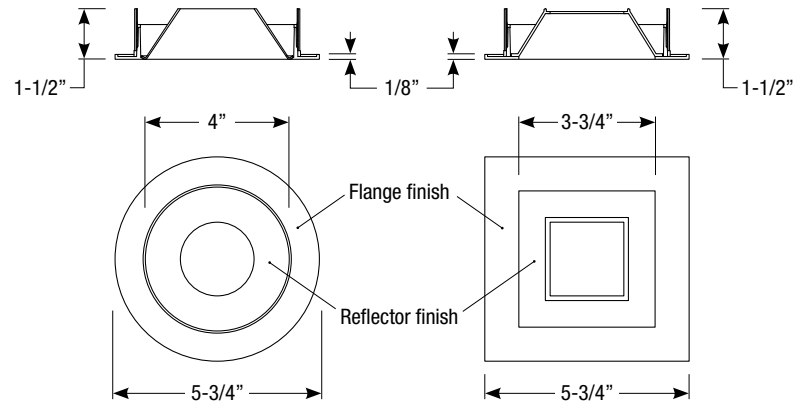

1. Requires trimless mud plate, must specify

Dimensions

Flush Mount Adapter

EDL5-RD-FMA (Round Flush Mount Adapter)
EDL5-SQ-FMA (Square Flush Mount Adapter)

Trimless Mud Plate

EDL5-RD-TR-1 (Round Trimless Mud Plate)