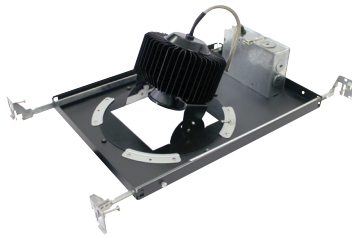

5" Eco-Downlight

Non-IC Adjustable New Construction Housing

Round or Square

Wattage	CCT	Delivered Lumens	Efficacy
17W	2700K	1450lm	85lpw
17W	3000K	1550lm	91lpw
30W	2700K	2200lm	73lpw
30W	3000K	2350lm	78lpw
30W	3500K	2500lm	83lpw

Lumens will vary depending on optic, finish & trim type

Dimensions

Field Cuttable
Ceiling Cut-out: 5-1/8" Ø

LED Light Engine

- 17W LED with 2700K or 3000K @ 90 CRI
- 30W LED with 2700K, 3000K or 3500K @ 90 CRI
- 2 SDCM binning
- 50,000 hours at 70% lumen maintenance (L70)