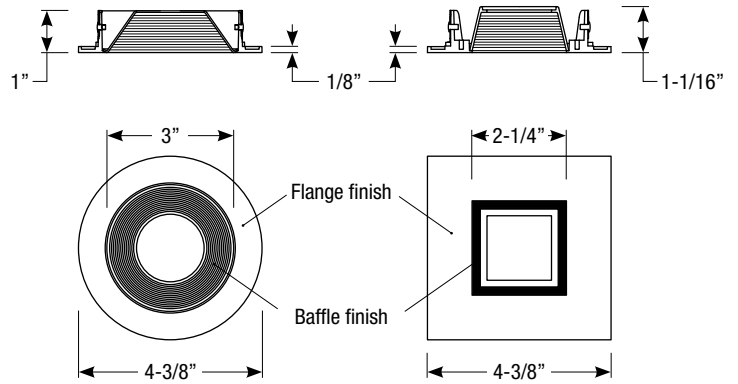

1. Requires trimless mud plate, must specify

Dimensions

Flush Mount Adapter

EDL-RD-FMA (Round Flush Mount Adapter)
EDL-SQ-FMA (Square Flush Mount Adapter)

Trimless Mud Plate

EDL-RD-TR-4 (Round Trimless Mud Plate)