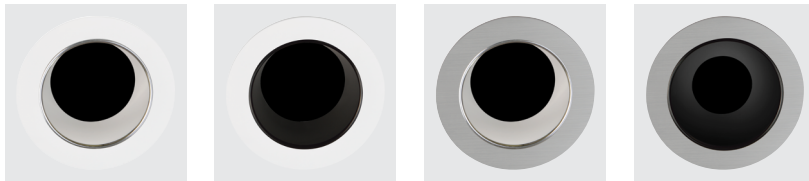

Trimless Mud Plate

EDL-RD-TR-4 (Round Trimless Mud Plate)

EDL-1000-4 Clear Alzak Reflector White Flange
EDL-1001-4 Black Alzak Reflector White Flange
EDL-1002-4 Clear Alzak Reflector Satin Aluminum Flange
EDL-1003-4 Black Alzak Reflector Satin Aluminum Flange