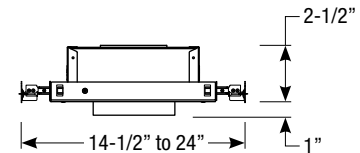

Lumens will vary depending on optic, finish & trim type

Dimensions

Field Cuttable
Ceiling Cut-out: 3-7/8" Ø

LED Light Engine

- 13W LED with 2700K, 3000K or 3500K or Warm Dim @ 90 CRI
- 2 SDCM binning
- 50,000 hours at 70% lumen maintenance (L70)