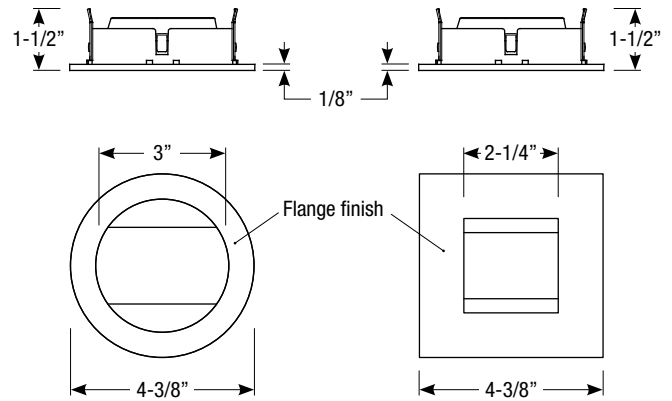

Dimensions

Flush Mount Adapter

EDL-RD-FMA (Round Flush Mount Adapter)
EDL-SQ-FMA (Square Flush Mount Adapter)

Trim Finishes

EDL-1700-4
Single Wall Wash
White Flange

EDL-1701-4
Single Wall Wash
Satin Aluminum Flange

EDL-1702-4
Single Wall Wash
Bronze Flange

EDL-1800-4
Double Wall Wash
White Flange

EDL-1801-4
Double Wall Wash
Satin Aluminum Flange

EDL-1802-4
Double Wall Wash
Bronze Flange

EDL-2300-4
Single Wall Wash
White Flange

EDL-2301-4
Single Wall Wash
Satin Aluminum Flange

EDL-2302-4
Single Wall Wash
Bronze Flange

EDL-2400-4
Double Wall Wash
White Flange

EDL-2401-4
Double Wall Wash
Satin Aluminum Flange

EDL-2402-4
Double Wall Wash
Bronze Flange

Revised 10/24/2022