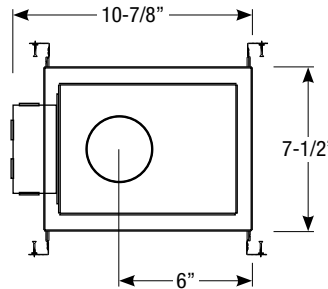

Lumens will vary depending on optic, finish & trim type

Dimensions

Field Cuttable
Ceiling Cut-out: 3-7/8" Ø

LED Light Engine

- 13W LED with 2700K, 3000K or 3500K or Warm Dim @ 90 CRI
- 2 SDCM binning
- 50,000 hours at 70% lumen maintenance (L70)