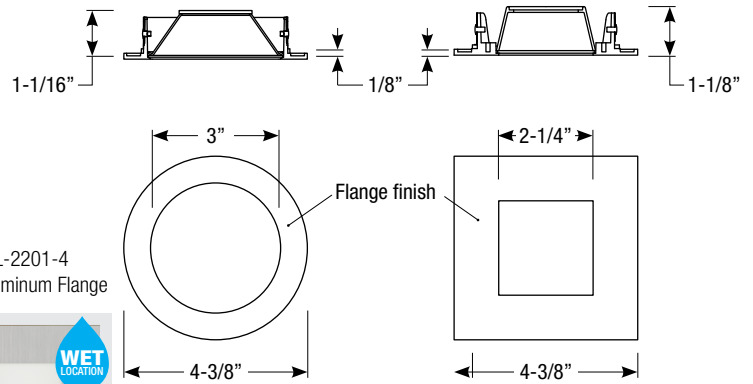

3" Eco-Downlight Shower / Wall Wash

Shallow IC Air-Tight New Construction Housing

Round or Square

Catalog #:

Type:

Project:

Date:

Notes:

Shower Trim Order Matrix (Example: EDL-1201-4)

Series	Aperture / Finish	Rev
EDL	-1200 (Round Shower Trim / White Flange)	-4
	-1201 (Round Shower Trim / Satin Aluminum Flange)	
	-2200 (Square Shower Trim / White Flange)	
	-2201 (Square Shower Trim / Satin Aluminum Flange)	

Dimensions

Flush Mount Adapter

EDL-RD-FMA (Round Flush Mount Adapter)
EDL-SQ-FMA (Square Flush Mount Adapter)

EDL-1200-4
White Flange

EDL-1201-4
Satin Aluminum Flange

EDL-2200-4
White Flange

EDL-2201-4
Satin Aluminum Flange

Wall Wash Order Matrix (Example: EDL-1702-4)

Series	Aperture / Finish	Rev
EDL	-1700 (Round / Single Wall Wash / White Flange)	-4
	-1701 (Round / Single Wall Wash / Satin Aluminum Flange)	
	-1702 (Round / Single Wall Wash / Bronze Flange)	
	-1800 (Round / Double Wall Wash / White Flange)	
	-1801 (Round / Double Wall Wash / Satin Aluminum Flange)	
	-1802 (Round / Double Wall Wash / Bronze Flange)	
	-2300 (Square / Single Wall Wash / White Flange)	
	-2301 (Square / Single Wall Wash / Satin Aluminum Flange)	
	-2302 (Square / Single Wall Wash / Bronze Flange)	
	-2400 (Square / Double Wall Wash / White Flange)	
	-2401 (Square / Double Wall Wash / Satin Aluminum Flange)	
	-2402 (Square / Double Wall Wash / Bronze Flange)