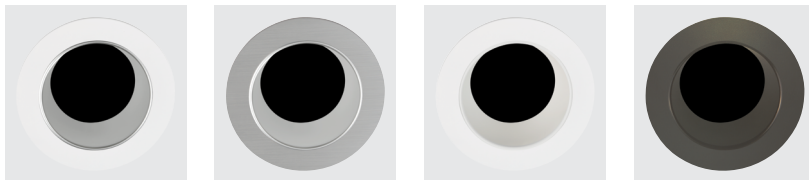

EDL-1004-4 Haze Reflector White Flange
EDL-1005-4 Haze Reflector Satin Aluminum Flange
EDL-1006-4 White Reflector White Flange
EDL-1007-4 Bronze Reflector Bronze Flange