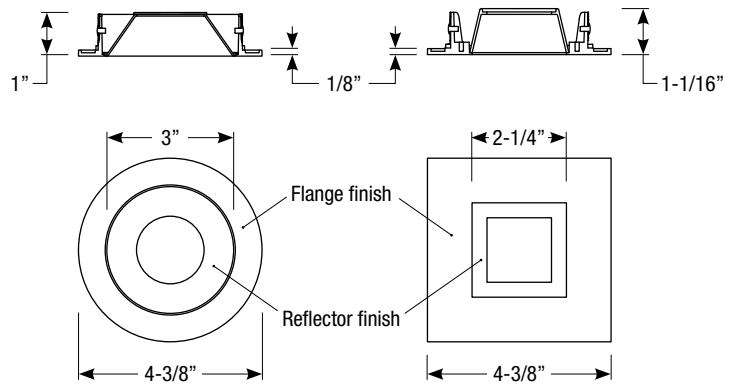

3" Eco-Downlight Open Reflector

Shallow IC Air-Tight New Construction Housing

Round or Square

Catalog #:

Type:

Project:

Date:

Notes:

Open Reflector Trim Order Matrix (Example: EDL-1002-4)

Series	Aperture / Finish	Rev
EDL	-1000 (Round / Clear Alzak Reflector / White Flange)	-4
	-1001 (Round / Black Alzak Reflector / White Flange)	
	-1002 (Round / Clear Alzak Reflector / Satin Aluminum Flange)	
	-1003 (Round / Black Alzak Reflector / Satin Aluminum Flange)	
	-1004 (Round / Haze Reflector / White Flange)	
	-1005 (Round / Haze Reflector / Satin Aluminum Flange)	
	-1006 (Round / White Reflector / White Flange)	
	-1007 (Round / Bronze Reflector / Bronze Flange)	
	-5000¹ (Round / White Reflector / Trimless)	
	-5001¹ (Round / Satin Aluminum Reflector / Trimless)	
	-5002¹ (Round / Bronze Reflector / Trimless)	
	-5003¹ (Round / Black Reflector / Trimless)	
	-2000 (Square / White Reflector / White Flange)	
	-2001 (Square / Black Reflector / White Flange)	
	-2002 (Square / Haze Reflector / White Flange)	
	-2003 (Square / Black Reflector / Satin Aluminum Flange)	
	-2004 (Square / Haze Reflector / Satin Aluminum Flange)	
	-2005 (Square / Bronze Reflector / Bronze Flange)	

1. Requires trimless mud plate, must specify

Dimensions