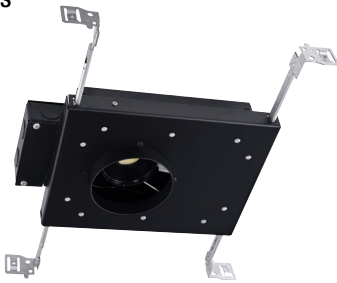

3" Eco-Downlight

Shallow IC Air-Tight New Construction Housing

Round or Square

Wattage	CCT	Delivered Lumens	Efficacy
13W	2700K	1000lm	77lpw
13W	3000K	1200lm	92lpw
13W	3500K	1300lm	100lpw
13W	1850K - 3000K	830lm	64lpw

Lumens will vary depending on optic, finish & trim type

Dimensions

Field Cuttable
Ceiling Cut-out: 3-7/8" Ø

LED Light Engine

- 13W LED with 2700K, 3000K or 3500K or Warm Dim @ 90 CRI
- 2 SDCM binning
- 50,000 hours at 70% lumen maintenance (L70)

Housing

- Aluminum air-tight housing with black power coat finish (Note: polycell spray-in foam insulation must be kept 3" from housing)
- Cold rolled steel junction box with black anodized finish, (4) 1/2" and (4) 3/4" trade size knockouts