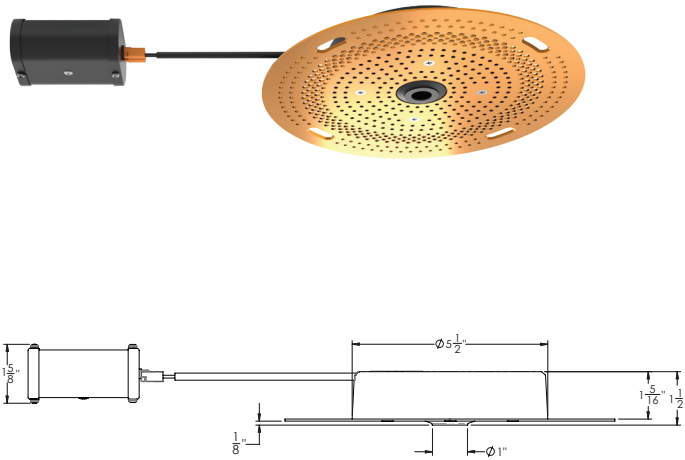

Whisper Standard - WS-IC-1