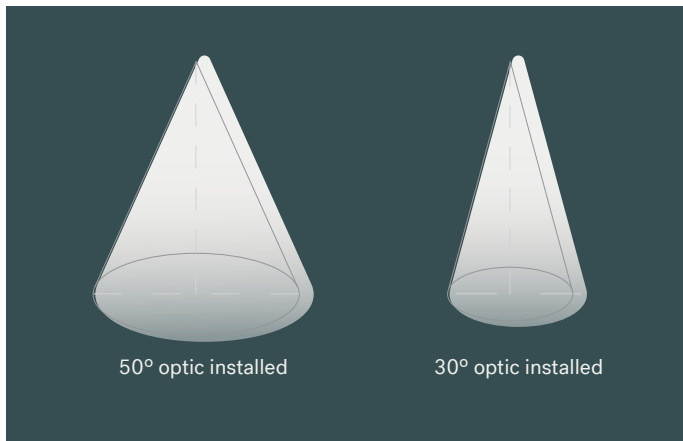

CSL | WHISPER

The Quiet Ceiling Solution That Speaks Volumes

Whisper Standard & The Brand New Whisper Flex

Quiet On the Ceiling

Meet the new CSL Whisper, the 1/2" aperture LED recessed downlight built for today's clean, quiet ceiling designs. This impossibly small downlight offers broad flexibility for new construction and remodel projects and fits the shallowest of plenums, requiring as little as 2" of plenum clearance.

As the first of its kind, this 3/4" aperture LED adjustable downlight provides maximum illumination from a tiny footprint, delivering up to 1271 lumens. Flexible and powerful, it harnesses CSL's proprietary SilentVu™ optic technology to produce high-quality, glare-free general or accent lighting.