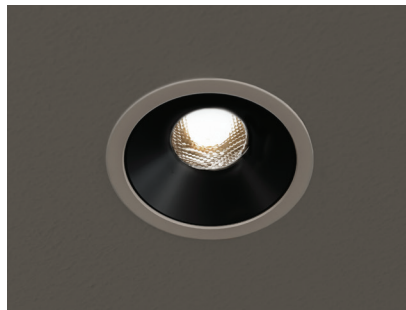

CSL | WHISPER

The Quiet Ceiling Solution That Speaks Volumes

Whisper Standard & The Brand New Whisper Flex

Quiet On the Ceiling

Meet the new CSL Whisper, the 1/2" aperture LED recessed downlight built for today's clean, quiet ceiling designs. This impossibly small downlight offers broad flexibility for new construction and remodel projects and fits the shallowest of plenums, requiring as little as 2" of plenum clearance.

Whisper is powered by CSL's proprietary SilentVu™ optic technology*, which allows it to produce exceptionally high-quality light for general, task, or accent lighting from a footprint smaller than a dime. The goal: to draw your eye to the thoughtfully designed space, not the ceiling. Experience extremely low glare, when approaching or inside the space.

Now available in the enhanced Whisper Standard fixed system or the brand new Whisper Flex adjustable system.

Whisper Flex

Introducing the new Whisper Flex, designed with precision to be highly adaptable and discreet for modern interiors.

As the first of its kind, this 3/4" aperture LED adjustable downlight provides maximum illumination from a tiny footprint, delivering up to 1271 lumens. Flexible and powerful, it harnesses CSL's proprietary SilentVu™ optic technology to produce high-quality, glare-free general or accent lighting.