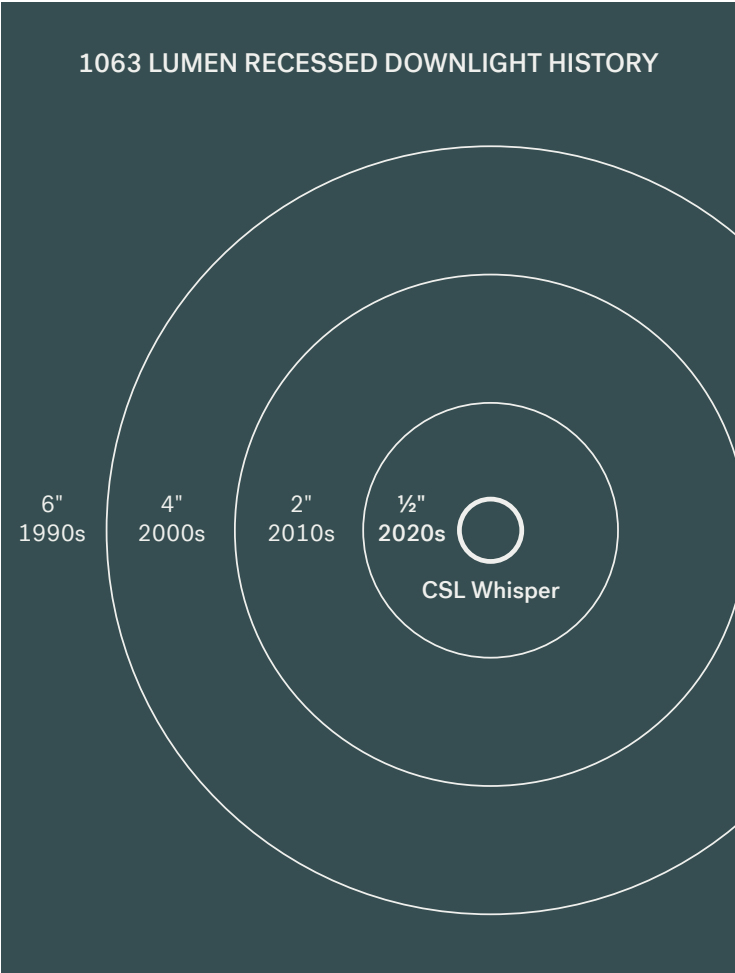

SILENT VU™ OPTICS TECHNOLOGY

OPTICS	50° Installed and 30° included

POWER SUPPLY

INPUT VOLTAGE	120/277V, 50/60Hz
DIMMING	Multiple dimming drivers available
SERVICABILITY	WS-IC: Above ceiling access required for integral driver option. WS-AIC: All option: Below ceiling access

LED LIGHT ENGINE

RATED WATTAGE	Static White = 17.8W, Warm Dim = 16.2W
DELIVERED LUMENS	Up to 1264 lm @ 4000K - 50° Optic
EFFICACY	WS-IC: Up to 66.5 LPW @ 4000K - 50° Optic WS-AIC: Up to 75 LPW @ 4000K - 50° Optic
CCT @ 90CRI	2700K, 3000K, 3500K, 4000K, Warm Dim
COLOR QUALITY	90+ CRI, 2-Step SDCM
LED LIFETIME	55,000 hours @ L90
ADJUSTABLE	WS-AIC only: 0° to 30° tilt, 360° pan

DELIVERED LUMENS MATRIX

Kelvins | CRI	STANDARD WS-IC		FLEX WS-AIC	
	30° Optic	50° Optic	30° Optic	50° Optic
2700K | 90CRI	674 lm	1098 lm	642 lm	977 lm
3000K | 90CRI	714 lm	1163 lm	680 lm	1035 lm
3500K | 90CRI	754 lm	1229 lm	718 lm	1093 lm
4000K | 90CRI	776 lm	1264 lm	739 lm	1124 lm
Warm Dim (98 CRI)	428 lm	660 lm	440 lm	612 lm