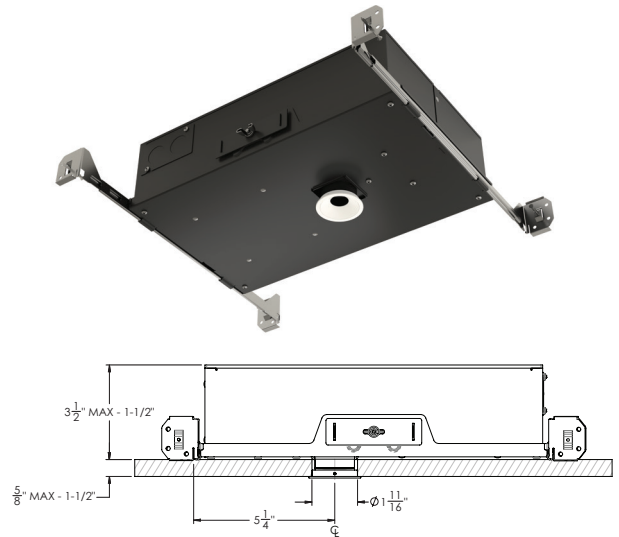

Whisper Flex - WS-AIC-1

FEATURES OF WHISPER STANDARD IC

- 1/2" aperture, trimless downlight minimizes fixture and light noise at the ceiling
- Delivers up to 1264 lumens of general or accent light using SilentVu™ optical control at 50° or 30°

HOUSING INSTALLATION

- Mud-in only
- 3" drywall toggle bolts included
- 1/2" - 2" ceiling thickness
- 5 1/2" Diameter ceiling cutout
- 2 1/2" minimum plenum height above the ceiling required
- Above ceiling access required for integral driver option

LISTING/WARRANTY

- cULus Listed
- UL Listed for Wet Location
- ASTM E283 Certified Airtight
- IC Rated
- CA Title 24-JA8 Compliant with 50° optic, 90+CRI
- Five (5) years limited warranty

FEATURES OF WHISPER FLEX AIC

- 3/4" aperture downlight minimizes fixture and light noise at the ceiling
- Delivers up to 1271 lumens of general or accent light using SilentVu™ optical control at 50° or 30°
- 55,000 hr LED lifetime and available integral or remote driver options

TRIM OPTIONS

- Fixed and Adjustable
- Wet Location (AL, FL & WW)
- Wall Wash
- Round and Square
- Standard, Trimless, and Wood Ceiling

TRIM & REFLECTOR COLORS

- White
- Black
- Champagne
- Satin Aluminum (Reflector Only)
- Custom Color

HOUSING

- Includes (2) galvanized steel adjustable hanger bars and butterfly brackets.
- Ceiling Material: Drywall, T-bar grid, Wood and Millwork
- Steel junction box with up to (4) 1/2" knockouts
- All options are Air Tight and CCEA (Chicago Plenum)
- 3 1/2" minimum plenum height above the ceiling required

LISTING/WARRANTY

- cULus Listed
- UL Listed for Damp Location (All Styles) & Wet Location with AL, WL or WW reflector options.
- ASTM E283 Certified Airtight
- IC Rated
- CA Title 24-JA8 Compliant with 50° optic, 90+CRI
- Five (5) years limited warranty
- CCEA (Chicago Plenum) Approved

Whisper family of products are designed and assembled exclusively by CSL in California.

A Division of Troy-CSL Lighting, Inc.

14508 Nelson Avenue | City of Industry, CA 91744
P: 626.336.4511 | F: 626.330.4266 | www.csllighting.com

Copyright ©2023 Troy-CSL Lighting, Inc. Updated 08/2023

CSL

CREATIVE SYSTEMS LIGHTING