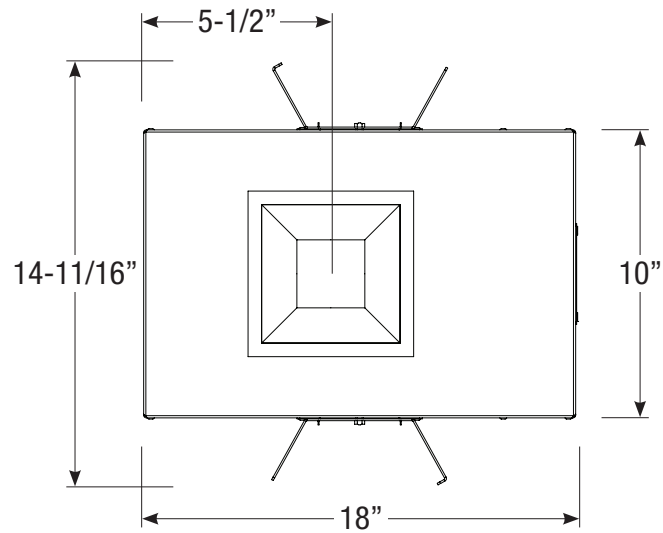

**4" acrobat LED Downlight**  
IC/IP Shallow New Construction Housing  
Round or Square / Trimmed or Trimless

**A4-SP**

**ROUND**

Ceiling Cut-out: 5-3/8" Ø

Revised 07/01/2018

**4" acrobat LED Downlight**  
IC/IP Shallow New Construction Housing  
Round or Square / Trimmed or Trimless

**A4-SP**

**SQUARE**

Ceiling Cut-out: 5-3/8" x 5-3/8"

Revised 07/01/2018