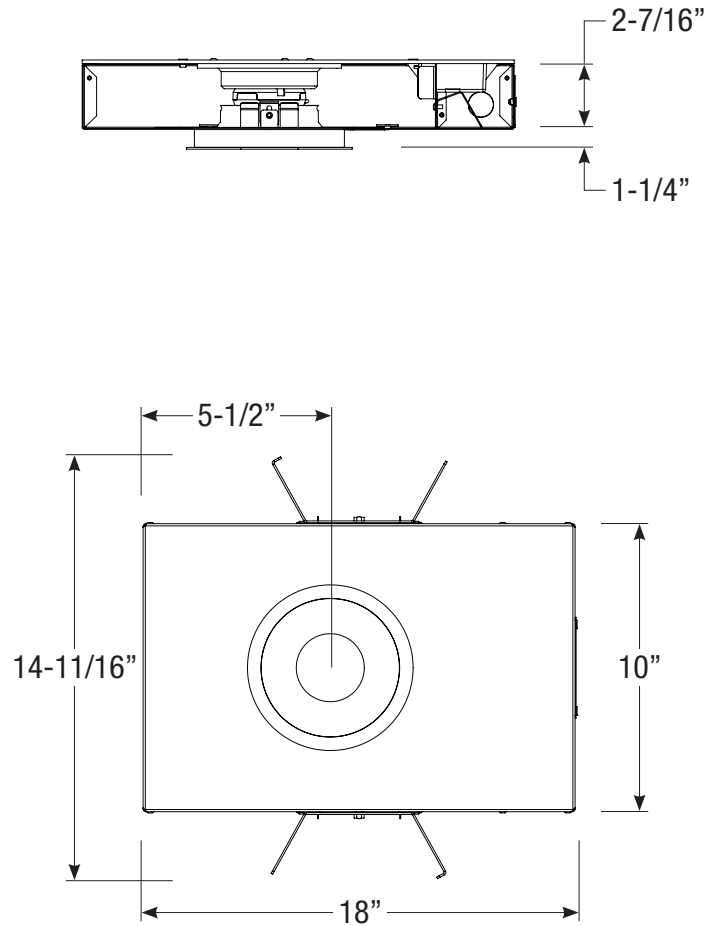

**4" acrobat LED Downlight**  
IC/IP Shallow New Construction Housing  
Round or Square / Trimmed or Trimless

**A4-SP**

**ROUND**

Ceiling Cut-out: 5-3/8" Ø

Revised 07/01/2018

**4" acrobat LED Downlight**  
IC/IP Shallow New Construction Housing  
Round or Square / Trimmed or Trimless

**A4-SP**

**SQUARE**

Ceiling Cut-out: 5-3/8" x 5-3/8"

Revised 07/01/2018