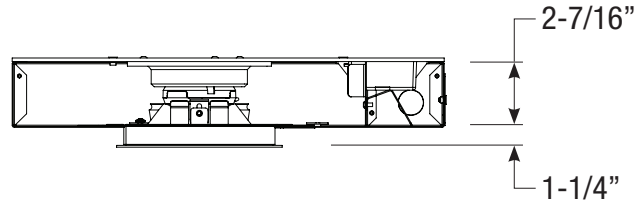

**4" acrobat LED Downlight**  
IC/IP Shallow New Construction Housing  
Round or Square / Trimmed or Trimless

**A4-SP**

**ROUND**

Ceiling Cut-out: 5-3/8" Ø

Revised 07/01/2018

**4" acrobat LED Downlight**  
IC/IP Shallow New Construction Housing  
Round or Square / Trimmed or Trimless

**A4-SP**

**SQUARE**

Ceiling Cut-out: 5-3/8" x 5-3/8"

Revised 07/01/2018